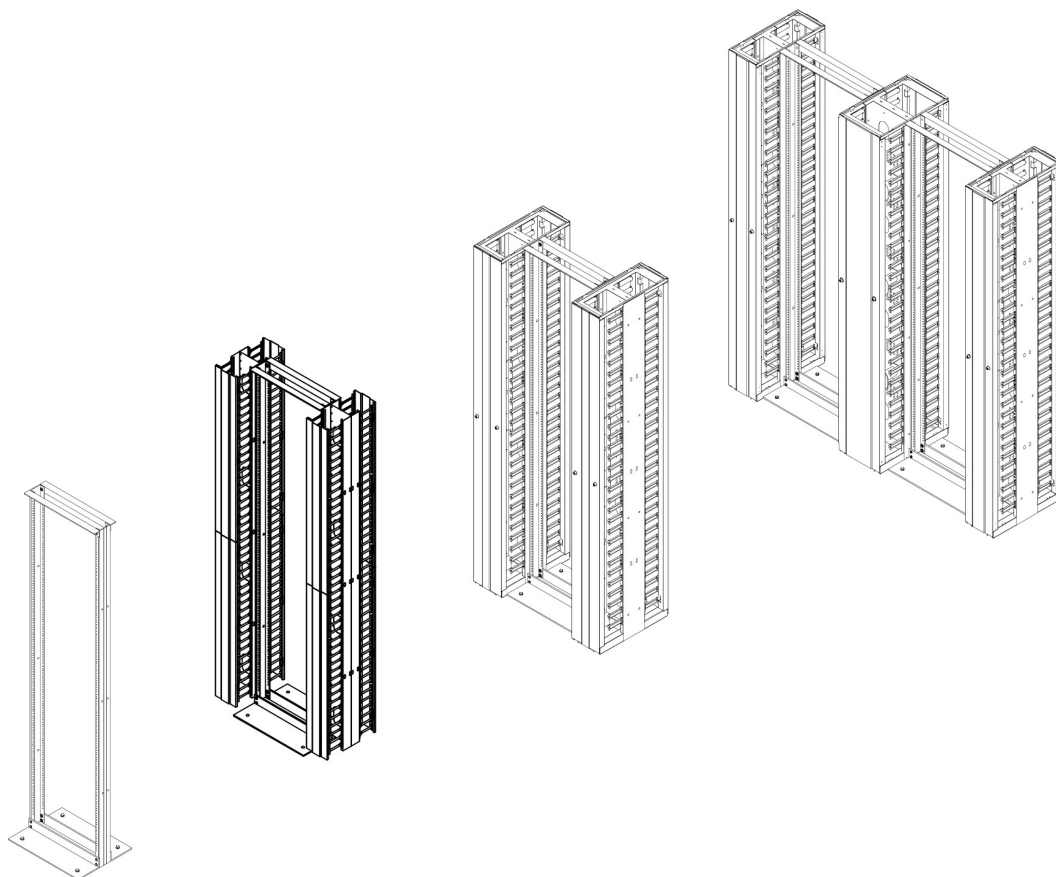

## Product Specifications

Feature	Values
Width	380mm ( 15" )
Height	2278 mm

## Product drawings