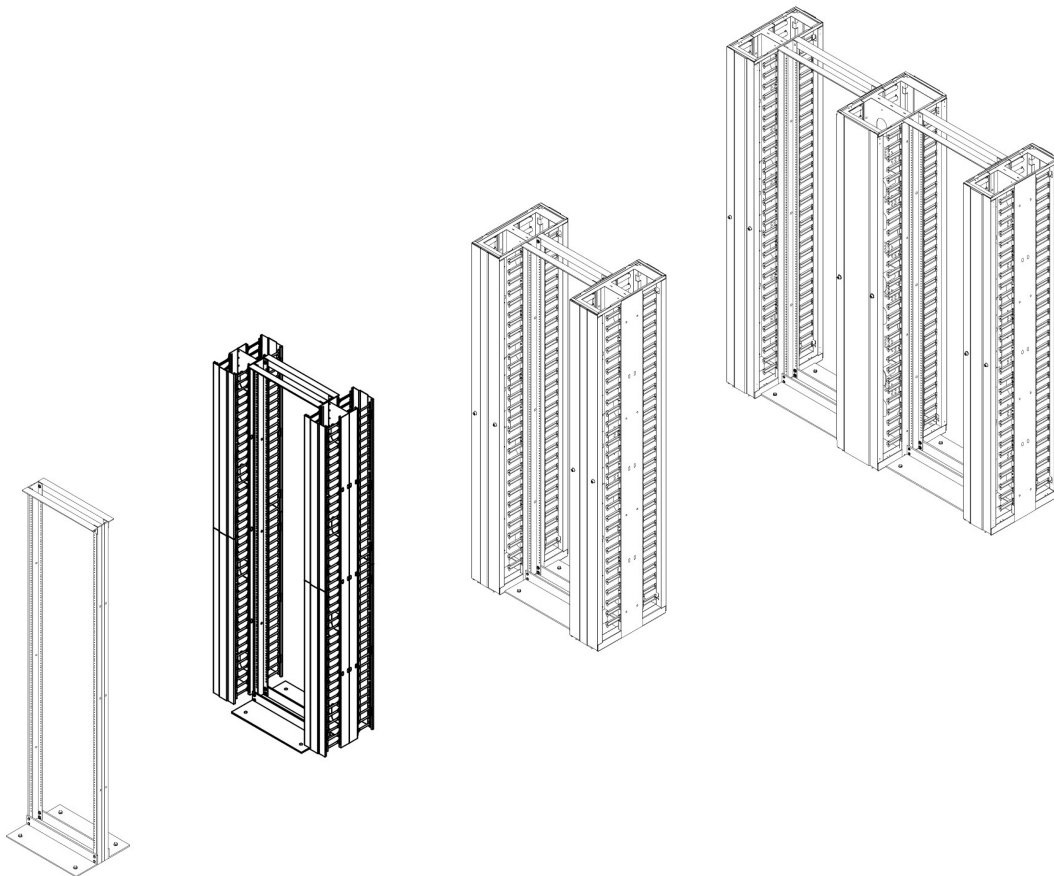

Environ OR HD Vertical Cable Management Front & Rear 48U x 381mm Wide x 508mm Deep

Item Code: 541-021

excel
without compromise.

Depth	500 mm
Number of rack units (RU)	48
Material	Steel
Type of surface	Powder coated
Colour	Black
RAL-number	9005

Product drawings