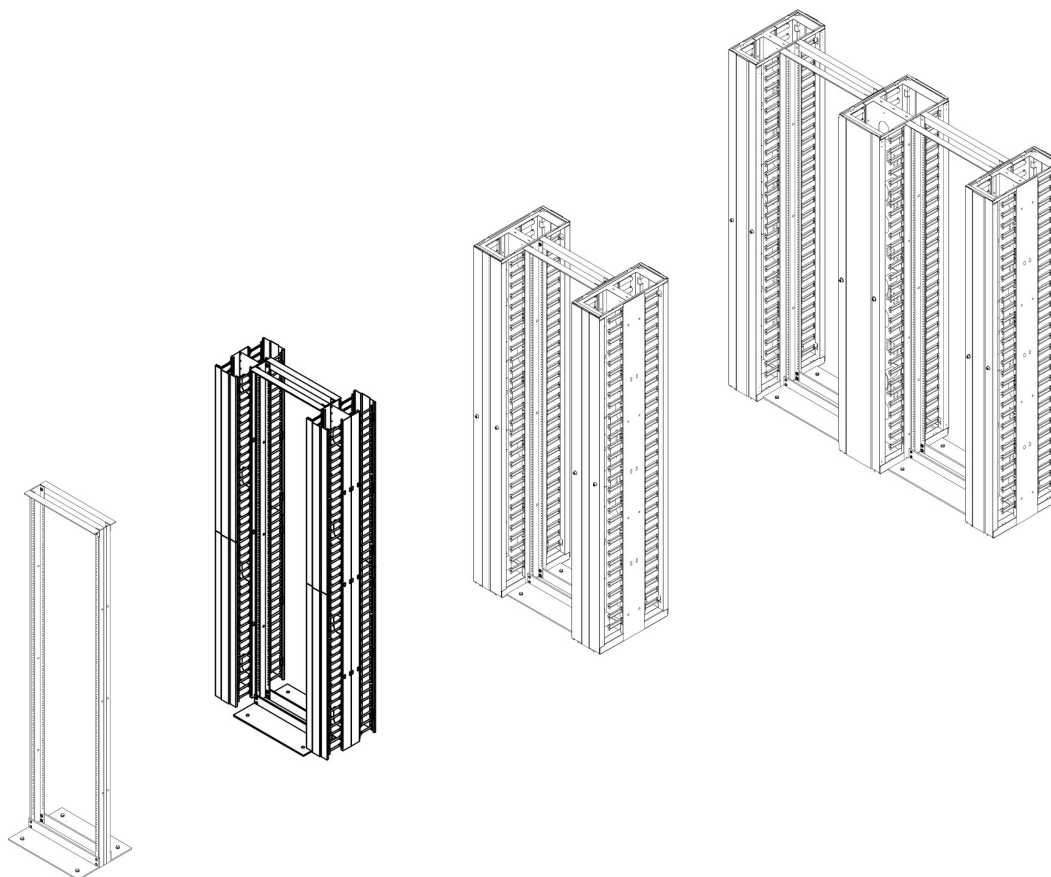

## Product Specifications

Feature	Values
Width	380mm ( 15" )
Height	2278 mm

## Product drawings