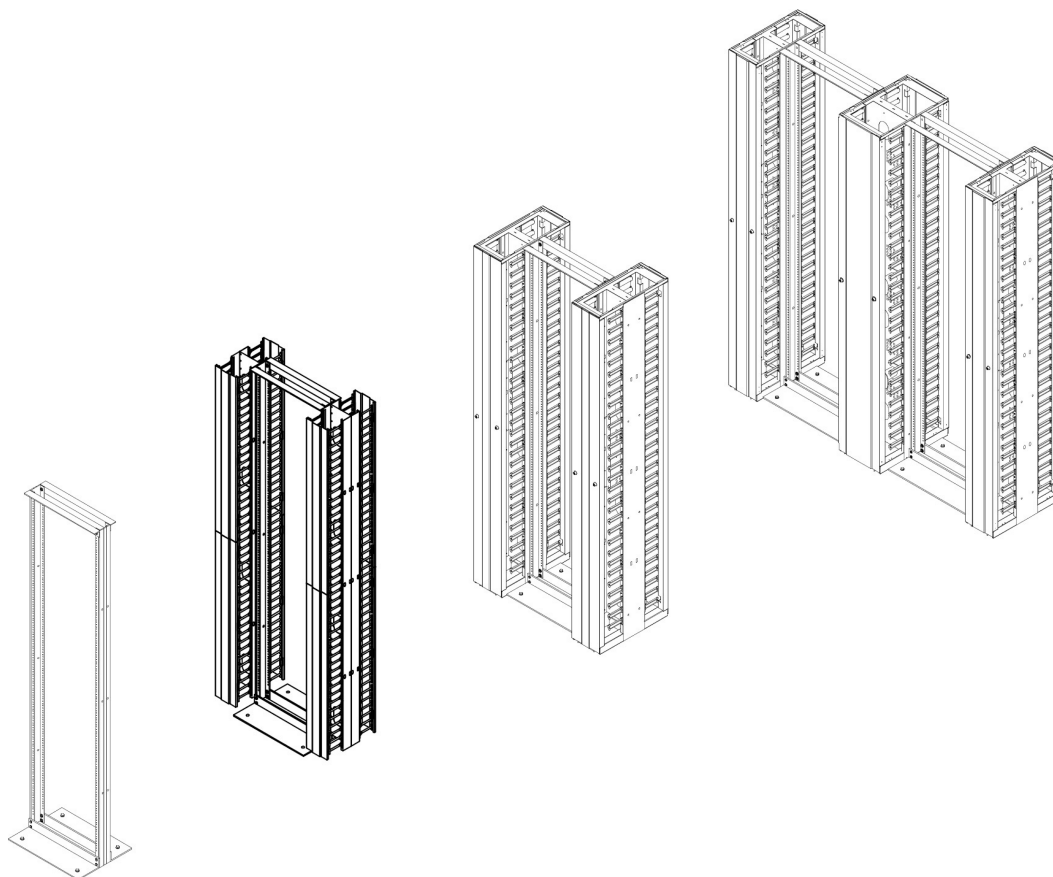

Environ OR HD Vertical Cable Management Front & Rear 52U x 305mm Wide x 508mm Deep

Item Code: 541-027

Material	Metal
Suitable for 19 inch mounting	no
Height	2456 mm
Width	300 (12")
Length	500 mm
Number of rack units (RU)	52

Product drawings