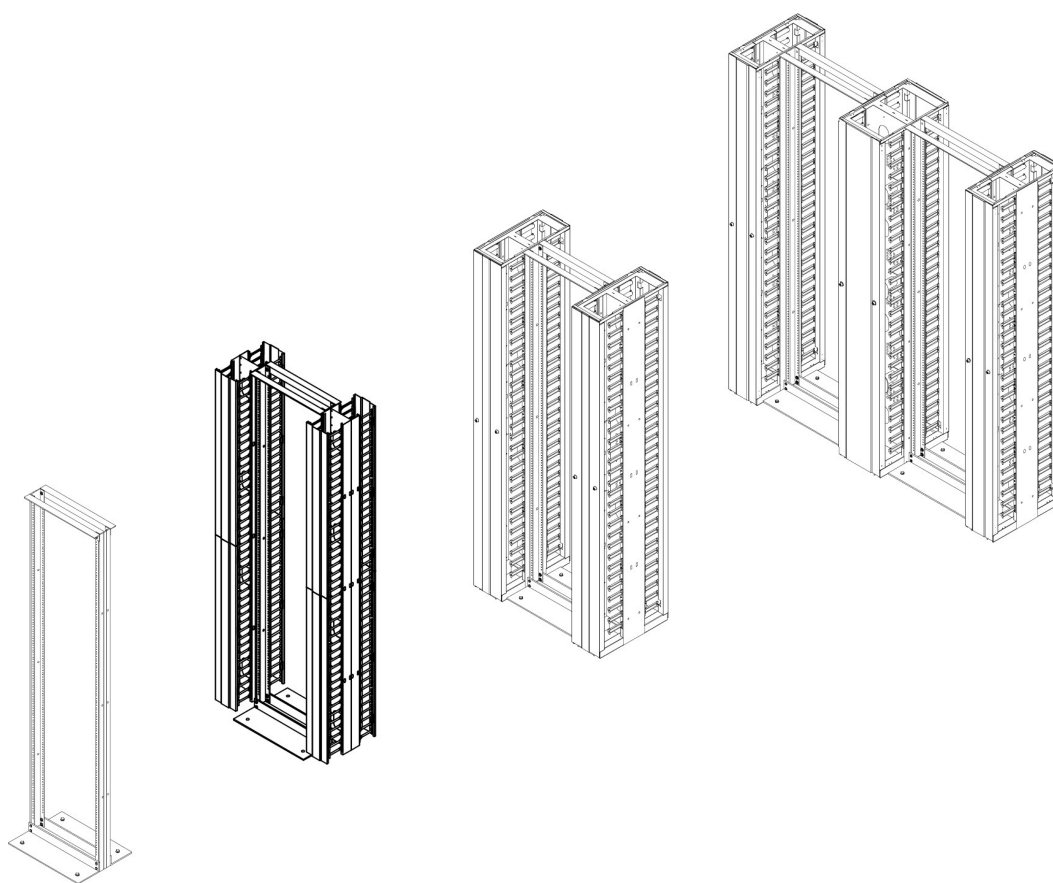

Environ OR HD Vertical Cable Management Front & Rear 52U x 381mm Wide x 508mm Deep

Item Code: 541-029

excel
without compromise.

Suitable for 19 inch mounting	no
Height	2456 mm
Width	380 (15")
Length	500 mm
Number of rack units (RU)	52

Product drawings

Additional specifications

Features	Values
Cable Management	ABS Plastic
Supply	Assembled
Operating Temperature	0-45°C
Vertical management - Doors	Aluminium with key and handle lock, double hinge