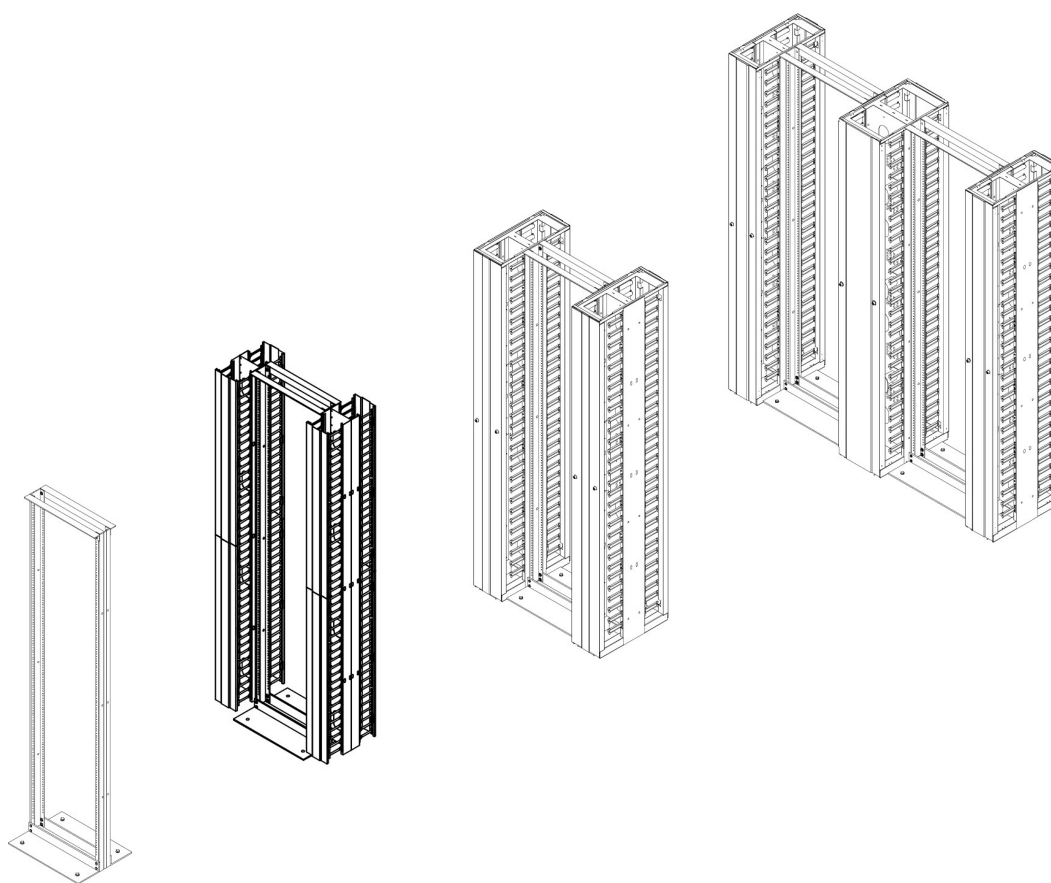

Environ OR HD Horizontal Cable Management Front 2U x 482mm Wide x 152mm Deep

Item Code: 541-030

excel
without compromise.

Suitable for 19 inch mounting	yes
Height	90 mm
Width	483 mm
Length	150 mm
Number of rack units (RU)	2

Product drawings

Additional specifications

Features	Values
Cable Management	ABS Plastic
Supply	Assembled
Operating Temperature	0-45°C
Vertical management - Doors	Aluminium with key and handle lock, double hinge