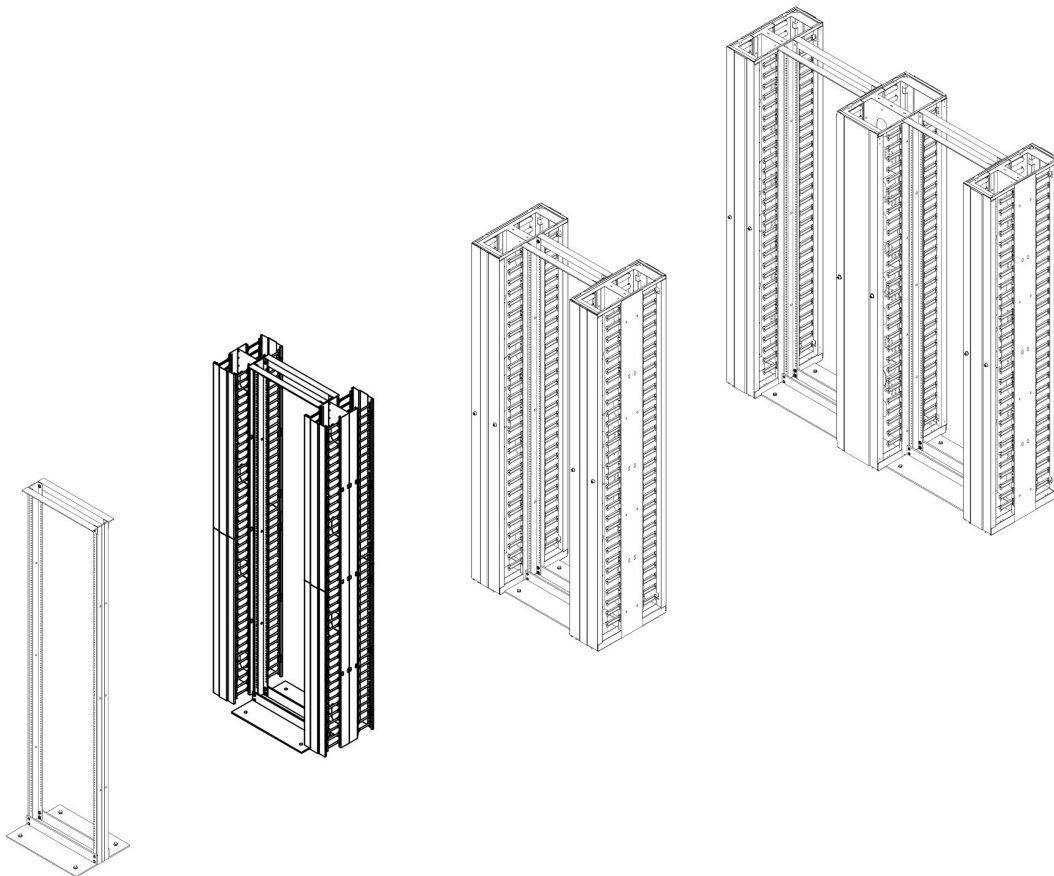

Environ OR HD Horizontal Cable Management Front 3U x 483mm Wide x 150mm Deep

Item Code: 541-032

excel
without compromise.

Material	Plastic
Suitable for 19 inch mounting	yes
Height	135 mm
Width	483 mm
Length	150 mm
Number of rack units (RU)	3

Product drawings