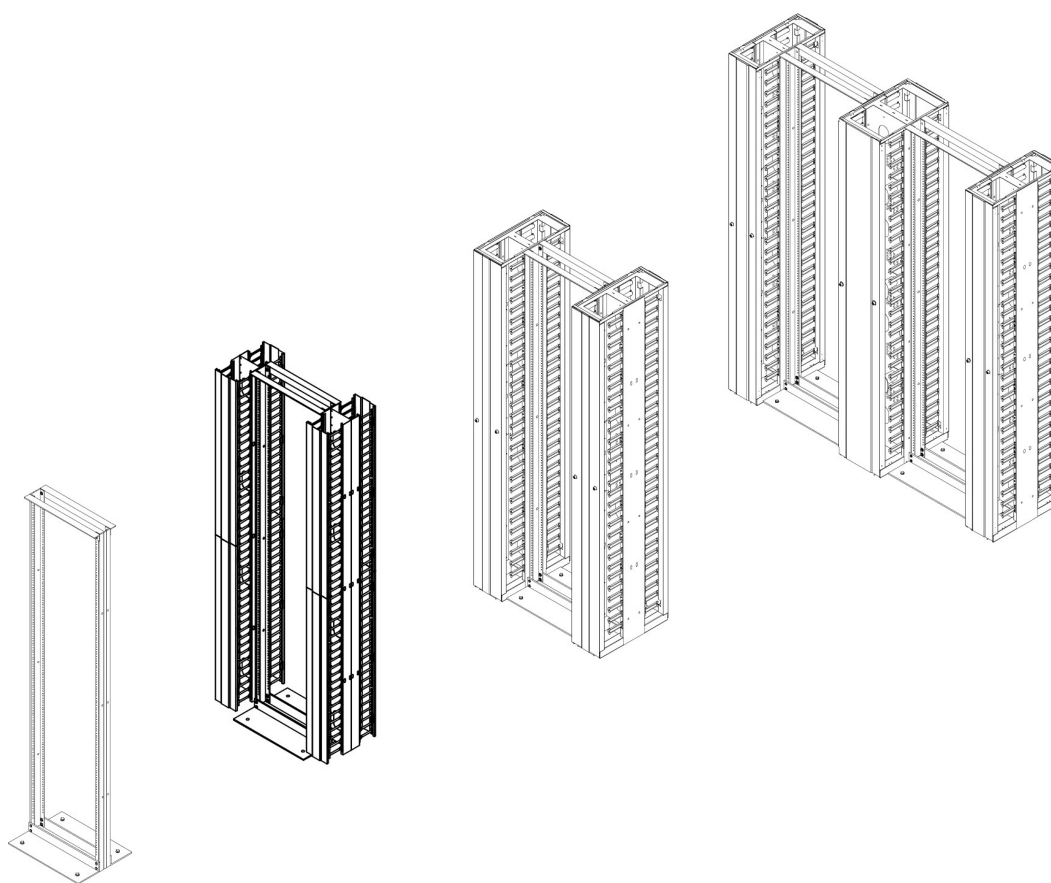

Environ OR HD Horizontal Cable Management Front 3U x 483mm Wide x 150mm Deep

Item Code: 541-032

excel
without compromise.

Suitable for 19 inch mounting	yes
Height	135 mm
Width	483 mm
Length	150 mm
Number of rack units (RU)	3

Product drawings

Additional specifications

Features	Values
Cable Management	ABS Plastic
Supply	Assembled
Operating Temperature	0-45°C
Vertical management - Doors	Aluminium with key and handle lock, double hinge