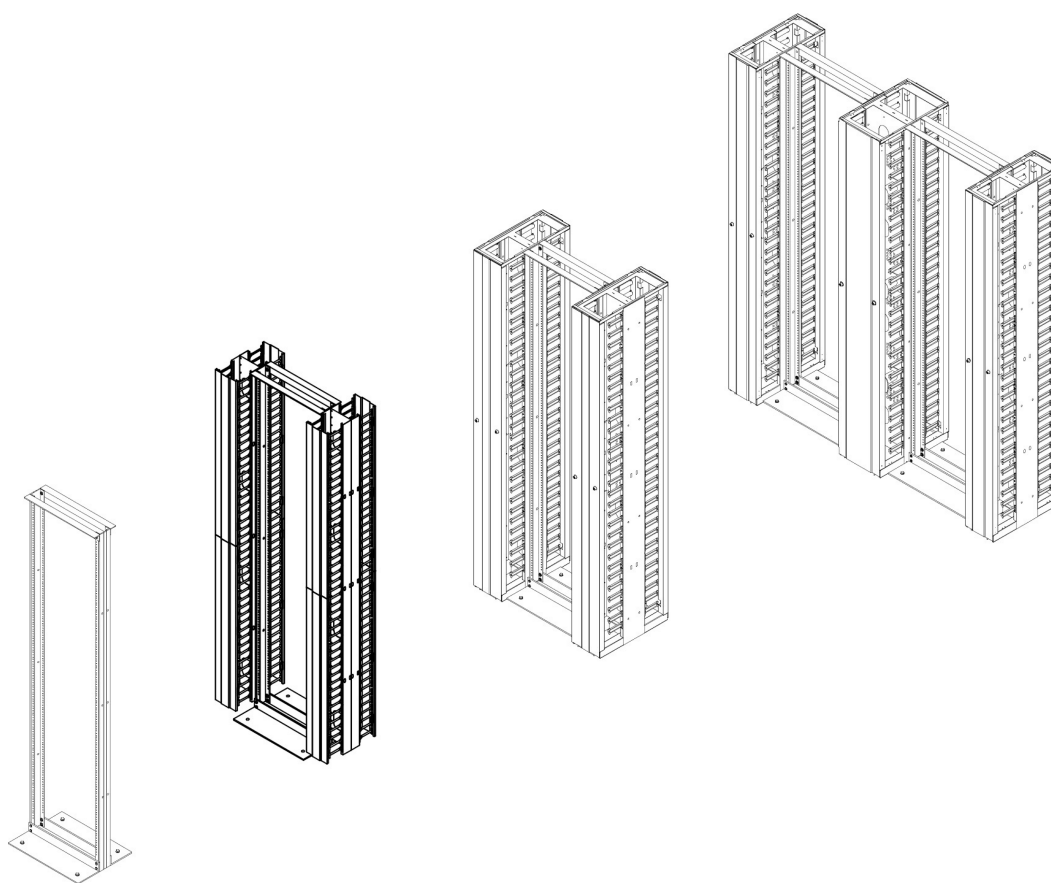

Environ OR HD Vertical Cable Management Front & Rear 42U x 152mm Wide x 500mm Deep

Item Code: 541-040

excel
without compromise.

Suitable for 19 inch mounting	no
Height	1966 mm
Width	150 mm
Length	500 mm
Number of rack units (RU)	42

Product drawings

Additional specifications

Features	Values
Cable Management	ABS Plastic
Supply	Assembled
Operating Temperature	0-45°C
Vertical management - Doors	Aluminium with key and handle lock, double hinge