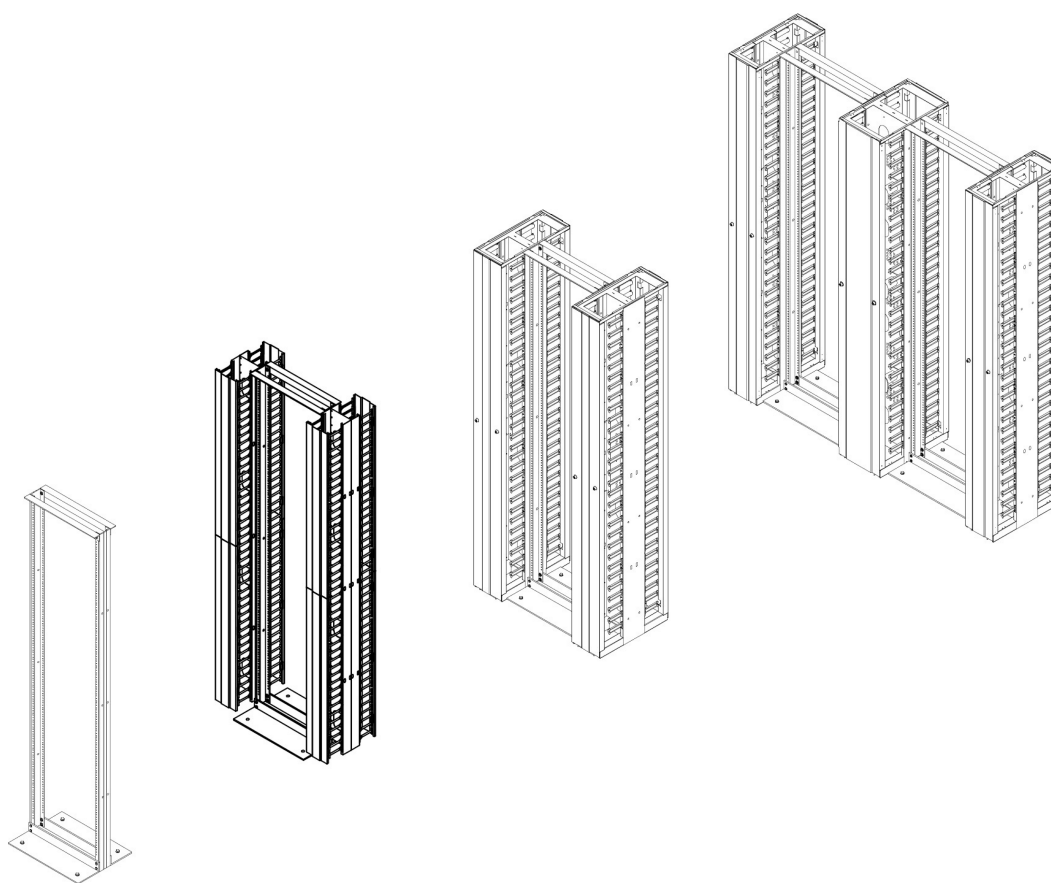

Environ OR HD Vertical Cable Management Front & Rear 48U x 152mm Wide x 500mm Deep

Item Code: 541-041

excel
without compromise.

Suitable for 19 inch mounting	no
Height	2278 mm
Width	150 mm
Length	500 mm
Number of rack units (RU)	48

Product drawings

Additional specifications

Features	Values
Cable Management	ABS Plastic
Supply	Assembled
Operating Temperature	0-45°C
Vertical management - Doors	Aluminium with key and handle lock, double hinge