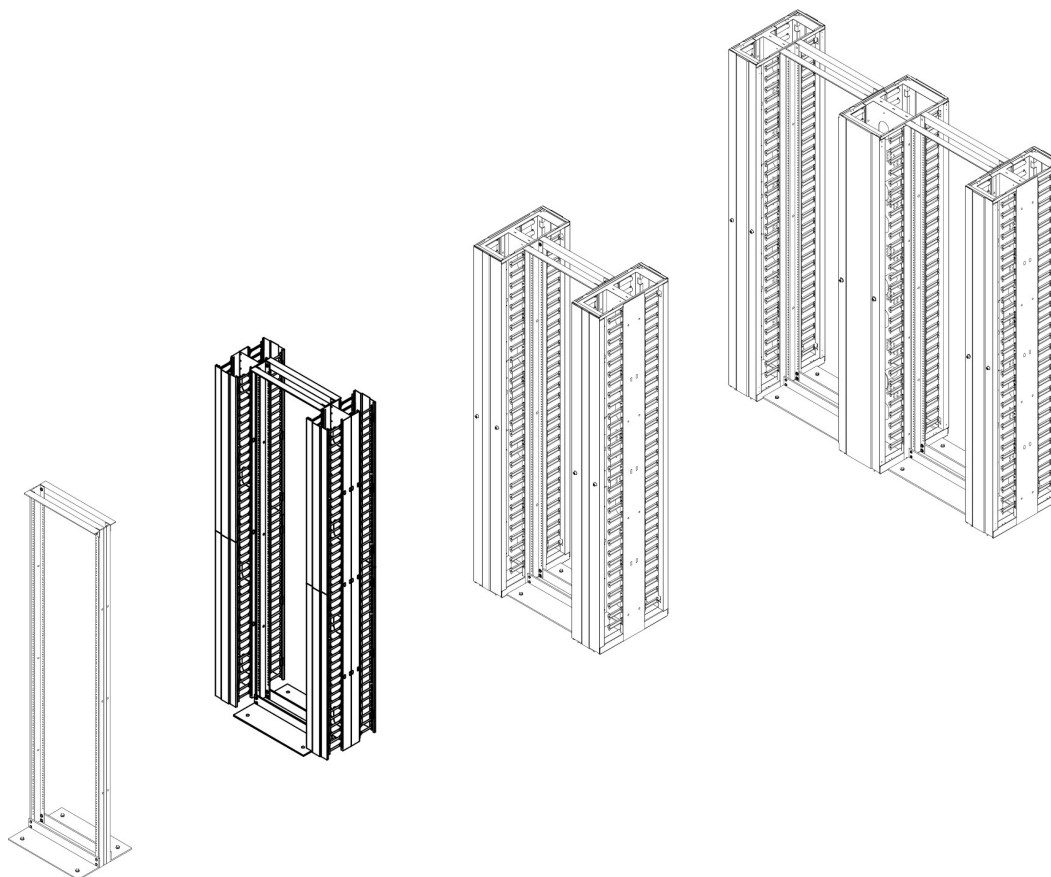

Environ OR HD Vertical Cable Management Front & Rear 52U x 152mm Wide x 305mm Deep

Item Code: 541-042

Material	Metal
Suitable for 19 inch mounting	no
Height	2456 mm
Width	150 mm
Length	500 mm
Number of rack units (RU)	52

Product drawings