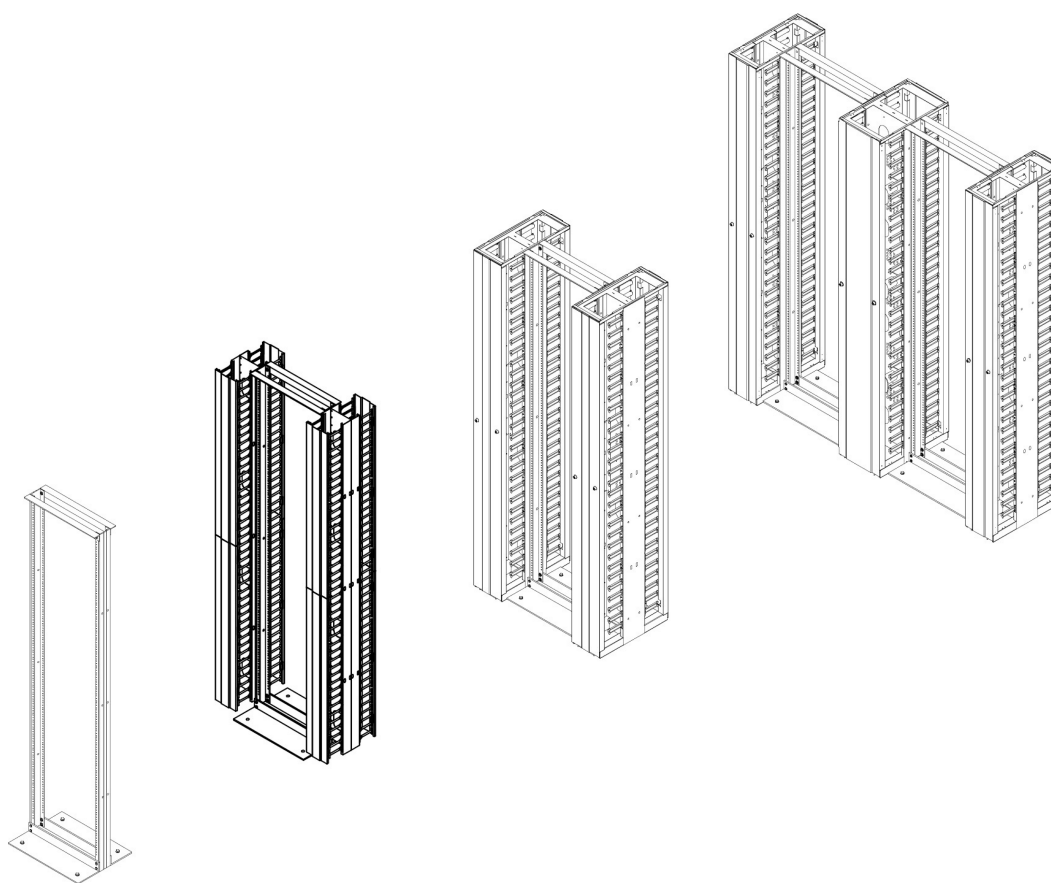

Environ OR HD Vertical Cable Management Front & Rear 52U x 152mm Wide x 305mm Deep

Item Code: 541-042

excel
without compromise.

Suitable for 19 inch mounting	no
Height	2456 mm
Width	150 mm
Length	500 mm
Number of rack units (RU)	52

Product drawings

Additional specifications

Features	Values
Cable Management	ABS Plastic
Supply	Assembled
Operating Temperature	0-45°C
Vertical management - Doors	Aluminium with key and handle lock, double hinge