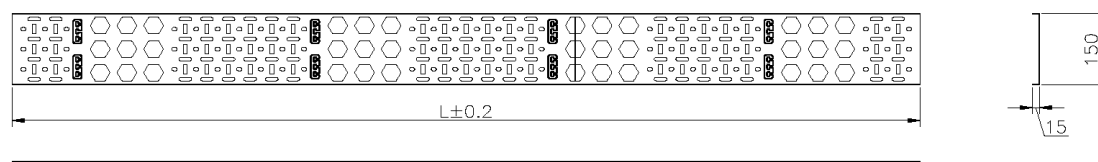

Multiple cable tie fixing methods

Side wall return - 15mm

Product Overview

Environ Cable Tray is commonly used to support and manage cabling within a data rack, the ventilated tray has a stamp profile of various size and shape openings which allows for air flow circulation around the cabling and easy fitting of different size cable straps and cable bundles.

Cables can be secured to the tray using either plastic or velcro cable straps, the profile design of the tray makes it easy to ensure that fixing can be achieved wherever needed.

Product Specifications

Feature	Values
Height	29u
Width	150 mm
Mounting perforation in bottom	yes
Material	Steel
Colour	Black
RAL-number	9004

Excel Enhanced Cable Tray (2pc) 150 mm 29U Black

Item Code: 541-150-29-BK

excel
without compromise.

Product drawing

Part Number Table

Part Number	Description
541-150-20-BK	Environ Enhanced Cable Tray (2pc) 150mm - 20U - Black
541-150-24-BK	Environ Enhanced Cable Tray (2pc) 150mm - 24U - Black
541-150-24-GW	Environ Enhanced Cable Tray (2pc) 150mm - 24U - Grey White
541-150-29-BK	Excel Enhanced Cable Tray (2pc) 150 mm 29U Black
541-150-29-GW	Environ Enhanced Cable Tray (2pc) 150mm - 29U - Grey White
541-150-32-BK	Environ Enhanced Cable Tray (2pc) 150mm - 32U - Black
541-150-32-GW	Environ Enhanced Cable Tray (2pc) 150mm - 32U - Grey White
541-150-38-BK	Environ Enhanced Cable Tray (2pc) 150mm - 38U - Black
541-150-47-BK	Environ Enhanced Cable Tray (2pc) 150mm - 47U - Black
541-150-47-GW	Excel Enhanced Cable Tray (2PC) 150 mm 47U Grey White