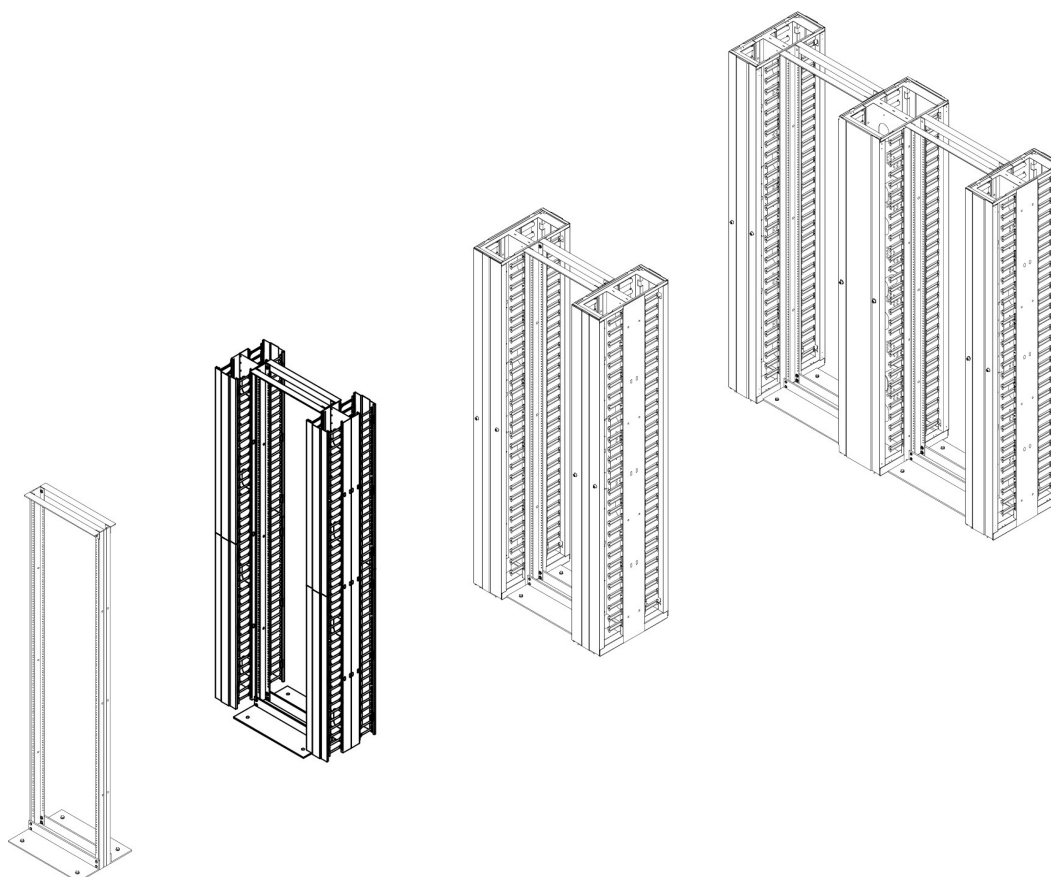

Environ OR 42U 2-Post Open Rack 75mm Deep Profile to Profile

Item Code: 541-742

excel
without compromise.

Additional specifications

Features	Values
Standard specification	DIN 41494 compliant
Supply	Flat Pack
U Frames	2 pieces
Base Plates	2 pieces
Upper cross member	2 pieces
Rack footprint	514 mm Wide x 395 mm Deep

Product drawings