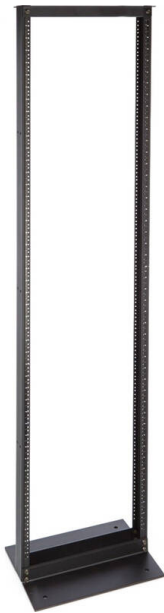

Environ OR 42U 2-Post Open Rack 75mm Deep Profile to Profile

Item Code: 541-742

excel
without compromise.

✕ Choice of heights available

✕ Flat packed DIN41494 compliant

✕ Fixings and installation instructions included

✕ 19" profiles marked with U height position

✕ Pre-threaded conductive M6 tapped holes for quick and easy equipment installation

Product Overview

Environ OR series of open racks are designed for the mounting of patch panels and networking equipment in secure environments or in locations where space does not allow for the use of a standard rack.

Each frame is constructed from rigid aluminium and supported by heavy duty top and base cross members which enable static load bearing of up to 1500kg.

Product Specifications

Feature	Values
Width	514 mm
Height	2013 mm
Depth	395 mm
Number of rack units (RU)	42
Material	Aluminium
Type of surface	Powder coated
Colour	Black
RAL-number	9005
Max. load capacity	1500 kg

Environ OR 42U 2-Post Open Rack 75mm Deep Profile to Profile

Item Code: 541-742

excel
without compromise.

Additional specifications

Features	Values
Standard specification	DIN 41494 compliant
Supply	Flat Pack
U Frames	2 pieces
Base Plates	2 pieces
Upper cross member	2 pieces
Rack footprint	514 mm Wide x 395 mm Deep