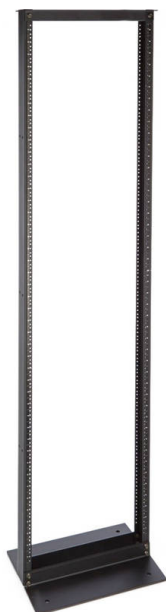

Environ OR 42U 2-Post Open Rack 75mm Deep Profile to Profile

Item Code: 541-742

excel
without compromise.

- ✕ Choice of heights available
- ✕ Flat packed DIN41494 compliant
- ✕ Fixings and installation instructions included
- ✕ 19" profiles marked with U height position
- ✕ Pre-threaded conductive M6 tapped holes for quick and easy equipment installation

Product Overview

Environ OR series of open racks are designed for the mounting of patch panels and networking equipment in secure environments or in locations where space does not allow for the use of a standard rack.

Each frame is constructed from rigid aluminium and supported by heavy duty top and base cross members which enable static load bearing of up to 1500kg.

Product Specifications

Feature	Values
Width	514 mm
Height	2013 mm
Depth	395 mm
Number of rack units (RU)	42
Material	Aluminium
Type of surface	Powder coated
Colour	Black
RAL-number	9005
Max. load capacity	1500 kg

Environ OR 42U 2-Post Open Rack 75mm Deep Profile to Profile

Item Code: 541-742

excel
without compromise.

Additional specifications

Features	Values
Standard specification	DIN 41494 compliant
Supply	Flat Pack
U Frames	2 pieces
Base Plates	2 pieces
Upper cross member	2 pieces
Rack footprint	514 mm Wide x 395 mm Deep