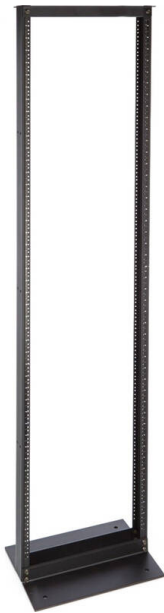

Environ OR 48U 2-Post Open Rack 75mm Deep Profile to Profile

Item Code: 541-745

excel
without compromise.

✕ Choice of heights available

✕ Flat packed DIN41494 compliant

✕ Fixings and installation instructions included

✕ 19" profiles marked with U height position

✕ Pre-threaded conductive M6 tapped holes for quick and easy equipment installation

Product Overview

Environ OR series of open racks are designed for the mounting of patch panels and networking equipment in secure environments or in locations where space does not allow for the use of a standard rack.

Each frame is constructed from rigid aluminium and supported by heavy duty top and base cross members which enable static load bearing of up to 1500kg.

Product Specifications

Feature	Values
Width	514 mm
Height	2280 mm
Depth	395 mm
Number of rack units (RU)	48
Material	Aluminium
Type of surface	Powder coated
Colour	Black
RAL-number	9005
Max. load capacity	1500 kg

Environ OR 48U 2-Post Open Rack 75mm Deep Profile to Profile

Item Code: 541-745

Additional specifications

Features	Values
Standard specification	DIN 41494 compliant
Supply	Flat Pack
U Frames	2 pieces
Base Plates	2 pieces
Upper cross member	2 pieces
Rack footprint	514 mm Wide x 395 mm Deep