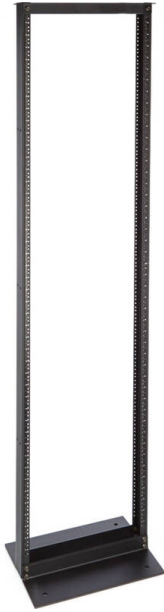

Environ OR 48U 2-Post Open Rack 75mm Deep Profile to Profile

Item Code: 541-745

excel
without compromise.

✕ Choice of heights available

✕ Flat packed DIN41494 compliant

✕ Fixings and installation instructions included

✕ 19" profiles marked with U height position

✕ Pre-threaded conductive M6 tapped holes for quick and easy equipment installation

Product Overview

Environ OR series of open racks are designed for the mounting of patch panels and networking equipment in secure environments or in locations where space does not allow for the use of a standard rack.

Each frame is constructed from rigid aluminium and supported by heavy duty top and base cross members which enable static load bearing of up to 1500kg.

Product Specifications

Feature	Values
Width	514 mm
Height	2280 mm
Depth	395 mm
Number of rack units (RU)	48
Material	Aluminium
Type of surface	Powder coated
Colour	Black
RAL-number	9005
Max. load capacity	1500 kg

Environ OR 48U 2-Post Open Rack 75mm Deep Profile to Profile

Item Code: 541-745

Additional specifications

Features	Values
Standard specification	DIN 41494 compliant
Supply	Flat Pack
U Frames	2 pieces
Base Plates	2 pieces
Upper cross member	2 pieces
Rack footprint	514 mm Wide x 395 mm Deep