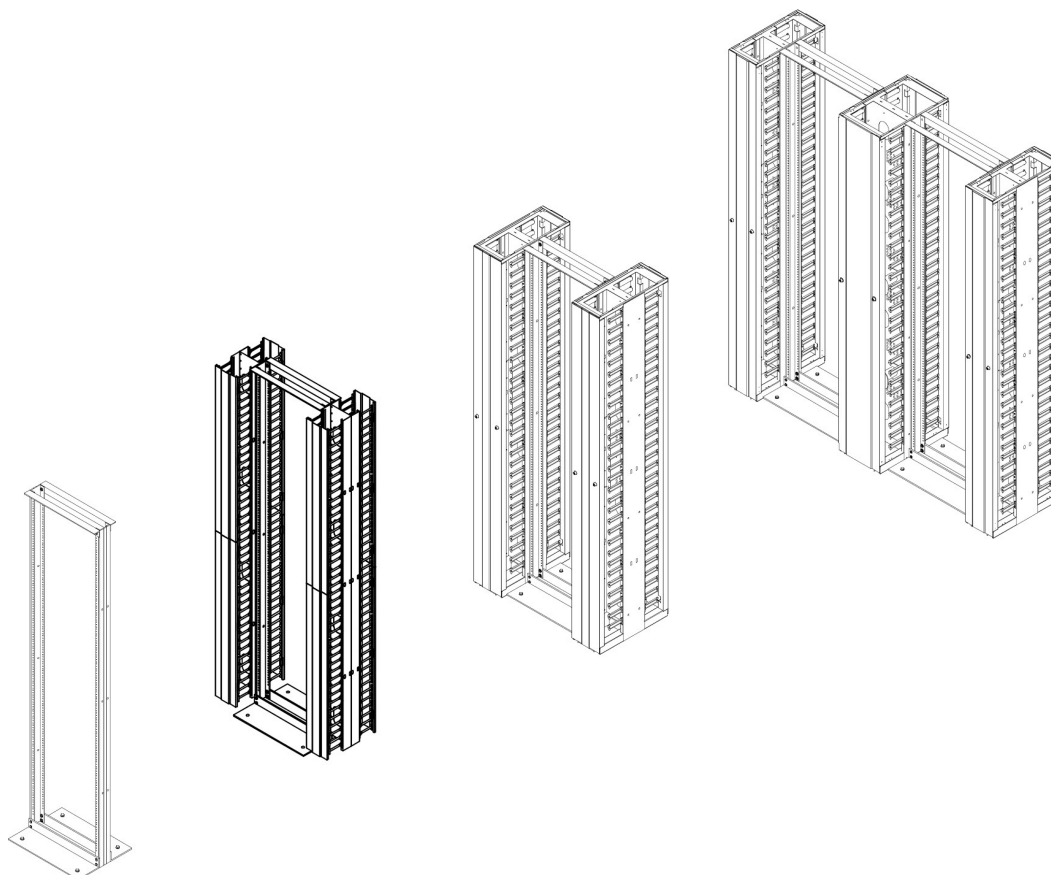

Each frame is constructed from rigid aluminium and supported by heavy duty top and base cross members which enable static load bearing of up to 1500kg.

Product Specifications

Feature	Values
Width	514 mm
Height	2280 mm
Depth	395 mm
Number of rack units (RU)	48
Material	Aluminium
Type of surface	Powder coated
Colour	Black
RAL-number	9005
Max. load capacity	1500 kg

Environ OR 48U 2-Post Open Rack 75mm Deep Profile to Profile

Item Code: 541-745

Additional specifications

Features	Values
Standard specification	DIN 41494 compliant
Supply	Flat Pack
U Frames	2 pieces
Base Plates	2 pieces
Upper cross member	2 pieces
Rack footprint	514 mm Wide x 395 mm Deep

Product drawings

Environ OR 48U 2-Post Open Rack 75mm Deep Profile to Profile

Item Code: 541-745

Standards

Applicable standard	Detail
RoHS-II/-III (2011/65/EU & 2015/863): 2023	Our products, demonstrate full adherence to the regulatory stipulations of the EU Directive 2011/65/EU (RoHS-II) and its corresponding delegated directive 2015/863 (RoHS-III).
WFD: 2023	Compliant to Waste Framework Directive
SCIP: 2023	Compliant - Does Not Contain Substances of Concern In articles as such or in complex objects (Products)
POPs (EU) No 2019/1021	EU Regulation for the restriction of Persistent Organic Pollutants.