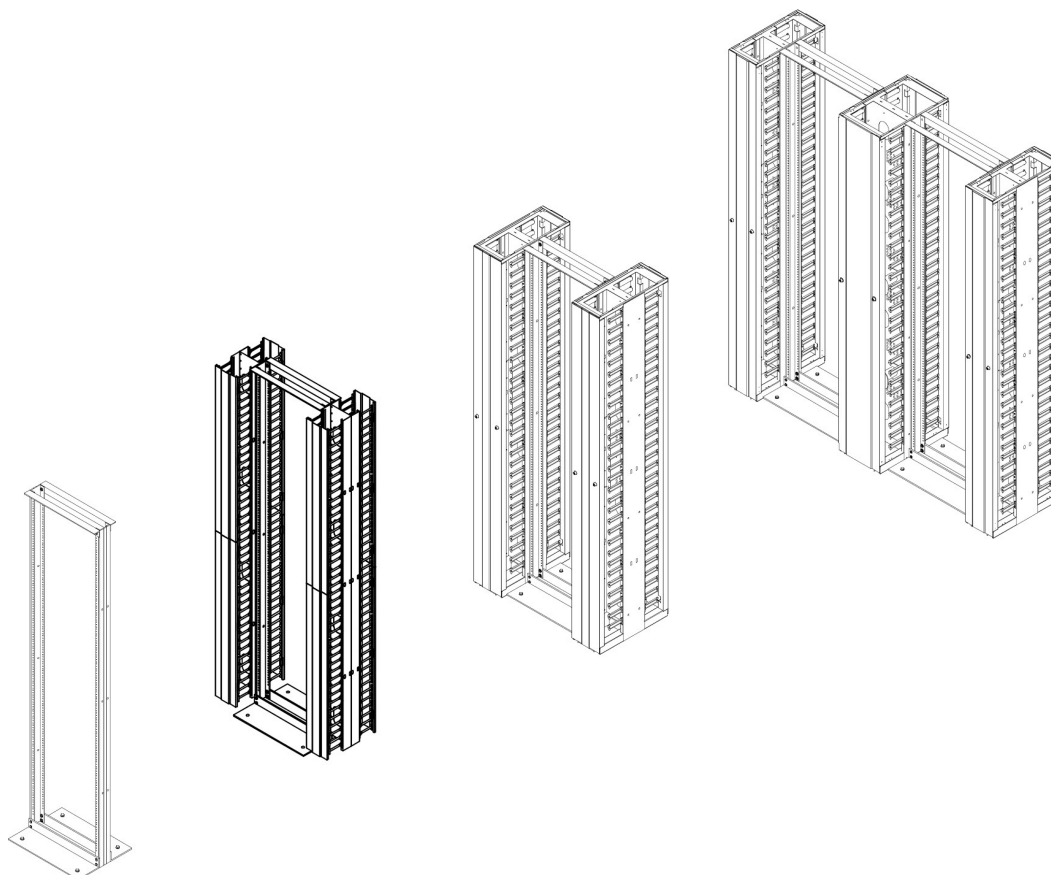

Environ OR 48U 2-Post Open Rack 75mm Deep Profile to Profile

Item Code: 541-745

Additional specifications

Features	Values
Standard specification	DIN 41494 compliant
Supply	Flat Pack
U Frames	2 pieces
Base Plates	2 pieces
Upper cross member	2 pieces
Rack footprint	514 mm Wide x 395 mm Deep

Product drawings