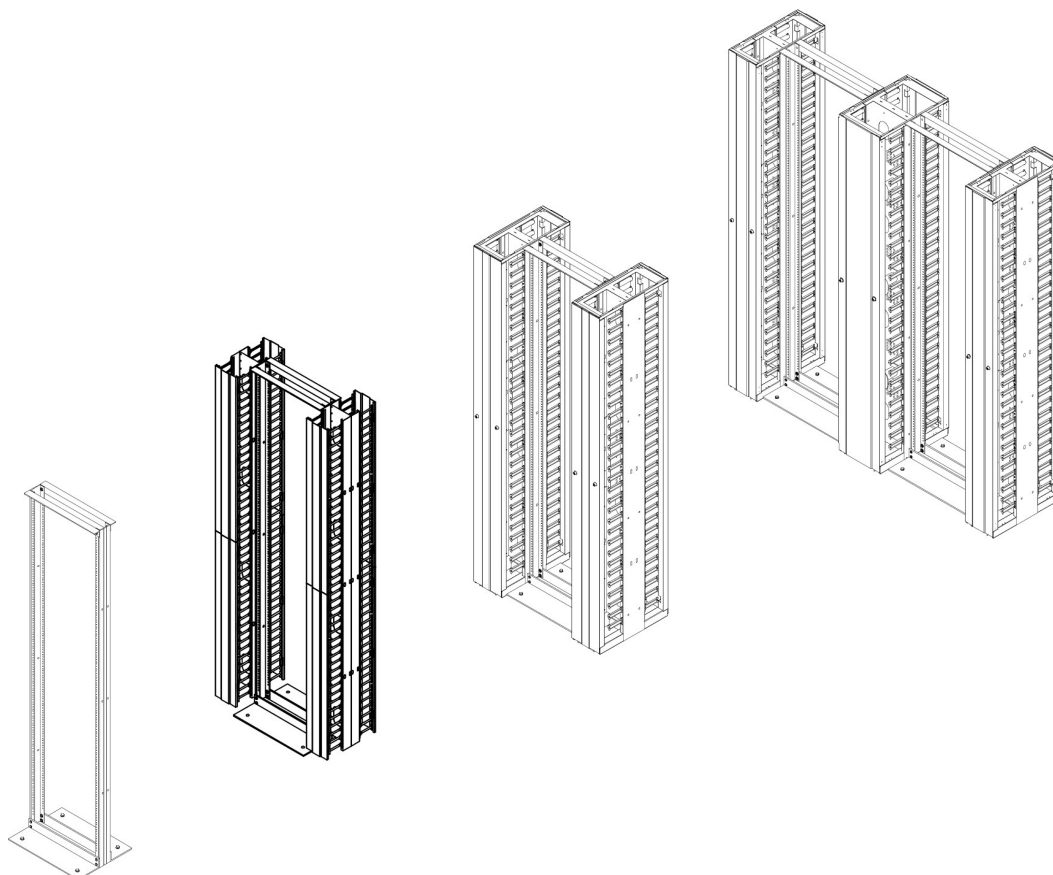

Each frame is constructed from rigid aluminium and supported by heavy duty top and base cross members which enable static load bearing of up to 1500kg.

Product Specifications

Feature	Values
Width	514 mm
Height	2280 mm
Depth	395 mm
Number of rack units (RU)	48
Material	Aluminium
Type of surface	Powder coated
Colour	Black
RAL-number	9005
Max. load capacity	1500 kg

Environ OR 48U 2-Post Open Rack 75mm Deep Profile to Profile

Item Code: 541-745

Additional specifications

Features	Values
Standard specification	DIN 41494 compliant
Supply	Flat Pack
U Frames	2 pieces
Base Plates	2 pieces
Upper cross member	2 pieces
Rack footprint	514 mm Wide x 395 mm Deep

Product drawings

Environ OR 48U 2-Post Open Rack 75mm Deep Profile to Profile

Item Code: 541-745

Standards

Applicable standard	Detail
RoHS-II/-III (2011/65/EU & 2015/863): 2023	Our products, demonstrate full adherence to the regulatory stipulations of the EU Directive 2011/65/EU (RoHS-II) and its corresponding delegated directive 2015/863 (RoHS-III).
WFD: 2023	Compliant to Waste Framework Directive
SCIP: 2023	Compliant - Does Not Contain Substances of Concern In articles as such or in complex objects (Products)
POPs (EU) No 2019/1021	EU Regulation for the restriction of Persistent Organic Pollutants.