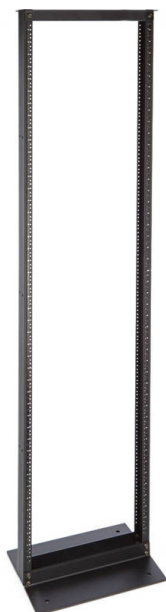

# Environ OR 48U 2-Post Open Rack 75mm Deep Profile to Profile

Item Code: 541-745

**excel**  
without compromise.

- ✕ Choice of heights available
- ✕ Flat packed DIN41494 compliant
- ✕ Fixings and installation instructions included
- ✕ 19" profiles marked with U height position
- ✕ Pre-threaded conductive M6 tapped holes for quick and easy equipment installation

Each frame is constructed from rigid aluminium and supported by heavy duty top and base cross members which enable static load bearing of up to 1500kg.

## Product Specifications

Feature	Values
Width	514 mm
Height	2280 mm
Depth	395 mm
Number of rack units (RU)	48
Material	Aluminium
Type of surface	Powder coated
Colour	Black
RAL-number	9005
Max. load capacity	1500 kg

## Additional specifications

Features	Values
Standard specification	DIN 41494 compliant
Supply	Flat Pack
U Frames	2 pieces
Base Plates	2 pieces
Upper cross member	2 pieces
Rack footprint	514 mm Wide x 395 mm Deep