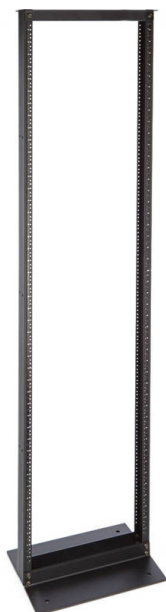

Environ OR 48U 2-Post Open Rack 75mm Deep Profile to Profile

Item Code: 541-745

excel
without compromise.

✕ Choice of heights available

✕ Flat packed DIN41494 compliant

✕ Fixings and installation instructions included

✕ 19" profiles marked with U height position

✕ Pre-threaded conductive M6 tapped holes for quick and easy equipment installation

Product Overview

Environ OR series of open racks are designed for the mounting of patch panels and networking equipment in secure environments or in locations where space does not allow for the use of a standard rack.

Each frame is constructed from rigid aluminium and supported by heavy duty top and base cross members which enable static load bearing of up to 1500kg.

Product Specifications

Feature	Values
Width	514 mm
Height	2280 mm
Depth	395 mm
Number of rack units (RU)	48
Material	Aluminium
Type of surface	Powder coated
Colour	Black
RAL-number	9005
Max. load capacity	1500 kg

Environ OR 48U 2-Post Open Rack 75mm Deep Profile to Profile

Item Code: 541-745

Additional specifications

Features	Values
Standard specification	DIN 41494 compliant
Supply	Flat Pack
U Frames	2 pieces
Base Plates	2 pieces
Upper cross member	2 pieces
Rack footprint	514 mm Wide x 395 mm Deep