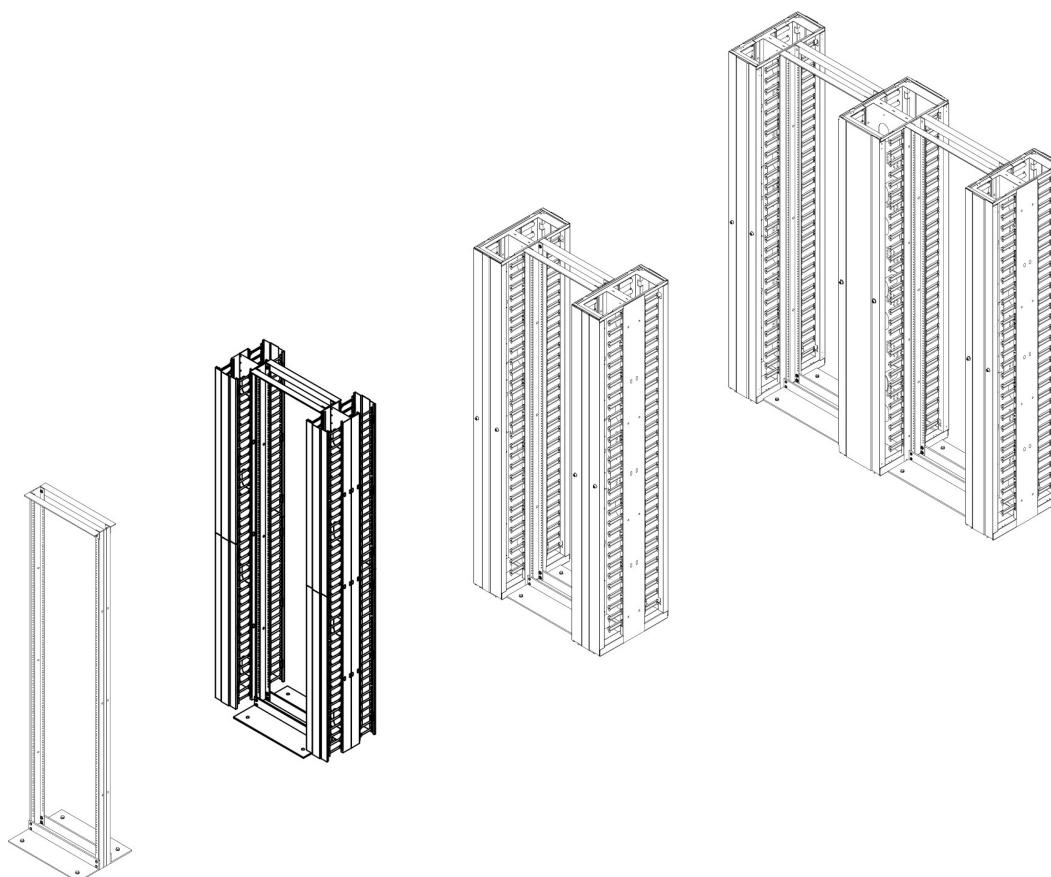

Each frame is constructed from rigid aluminium and supported by heavy duty top and base cross members which enable static load bearing of up to 1500kg.

Product Specifications

Feature	Values
Width	514 mm
Height	2280 mm
Depth	395 mm
Number of rack units (RU)	48
Material	Aluminium
Type of surface	Powder coated
Colour	Black
RAL-number	9005
Max. load capacity	1500 kg

Environ OR 48U 2-Post Open Rack 75mm Deep Profile to Profile

Item Code: 541-745

Additional specifications

Features	Values
Standard specification	DIN 41494 compliant
Supply	Flat Pack
U Frames	2 pieces
Base Plates	2 pieces
Upper cross member	2 pieces
Rack footprint	514 mm Wide x 395 mm Deep

Product drawings

Environ OR 48U 2-Post Open Rack 75mm Deep Profile to Profile

Item Code: 541-745

Standards

Applicable standard	Detail
RoHS-II/-III (2011/65/EU & 2015/863): 2023	Our products, demonstrate full adherence to the regulatory stipulations of the EU Directive 2011/65/EU (RoHS-II) and its corresponding delegated directive 2015/863 (RoHS-III).
WFD: 2023	Compliant to Waste Framework Directive
SCIP: 2023	Compliant - Does Not Contain Substances of Concern In articles as such or in complex objects (Products)
POPs (EU) No 2019/1021	EU Regulation for the restriction of Persistent Organic Pollutants.