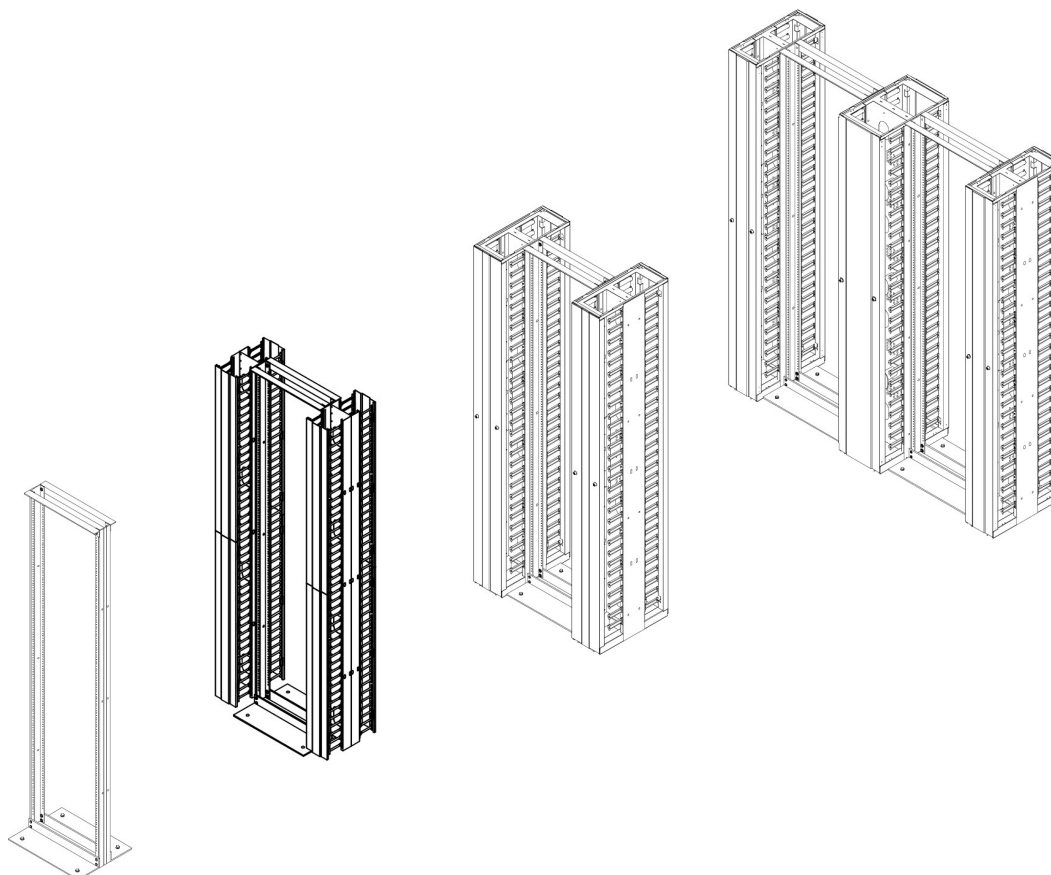

Each frame is constructed from rigid aluminium and supported by heavy duty top and base cross members which enable static load bearing of up to 1500kg.

Product Specifications

Feature	Values
Width	514 mm
Height	2459 mm
Depth	395 mm
Number of rack units (RU)	52
Material	Aluminium
Type of surface	Powder coated
Colour	Black
RAL-number	9005
Max. load capacity	1500 kg

Environ OR 52U 2-Post Open Rack 75mm Deep Profile to Profile

Item Code: 541-752

Additional specifications

Features	Values
Standard specification	DIN 41494 compliant
Supply	Flat Pack
U Frames	2 pieces
Base Plates	2 pieces
Upper cross member	2 pieces
Rack footprint	514 mm Wide x 395 mm Deep

Product drawings

Environ OR 52U 2-Post Open Rack 75mm Deep Profile to Profile

Item Code: 541-752

Standards

Applicable standard	Detail
RoHS-II/-III (2011/65/EU & 2015/863): 2023	Our products, demonstrate full adherence to the regulatory stipulations of the EU Directive 2011/65/EU (RoHS-II) and its corresponding delegated directive 2015/863 (RoHS-III).
WFD: 2023	Compliant to Waste Framework Directive
SCIP: 2023	Compliant - Does Not Contain Substances of Concern In articles as such or in complex objects (Products)
POPs (EU) No 2019/1021	EU Regulation for the restriction of Persistent Organic Pollutants.