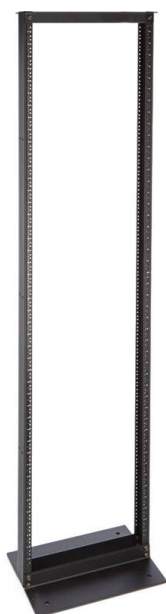

Environ OR 52U 2-Post Open Rack 75mm Deep Profile to Profile

Item Code: 541-752

excel
without compromise.

✕ Choice of heights available

✕ Flat packed DIN41494 compliant

✕ Fixings and installation instructions included

✕ 19" profiles marked with U height position

✕ Pre-threaded conductive M6 tapped holes for quick and easy equipment installation

Product Overview

Environ OR series of open racks are designed for the mounting of patch panels and networking equipment in secure environments or in locations where space does not allow for the use of a standard rack.

Each frame is constructed from rigid aluminium and supported by heavy duty top and base cross members which enable static load bearing of up to 1500kg.

Product Specifications

Feature	Values
Width	514 mm
Height	2459 mm
Depth	395 mm
Number of rack units (RU)	52
Material	Aluminium
Type of surface	Powder coated
Colour	Black
RAL-number	9005
Max. load capacity	1500 kg

Environ OR 52U 2-Post Open Rack 75mm Deep Profile to Profile

Item Code: 541-752

Additional specifications

Features	Values
Standard specification	DIN 41494 compliant
Supply	Flat Pack
U Frames	2 pieces
Base Plates	2 pieces
Upper cross member	2 pieces
Rack footprint	514 mm Wide x 395 mm Deep