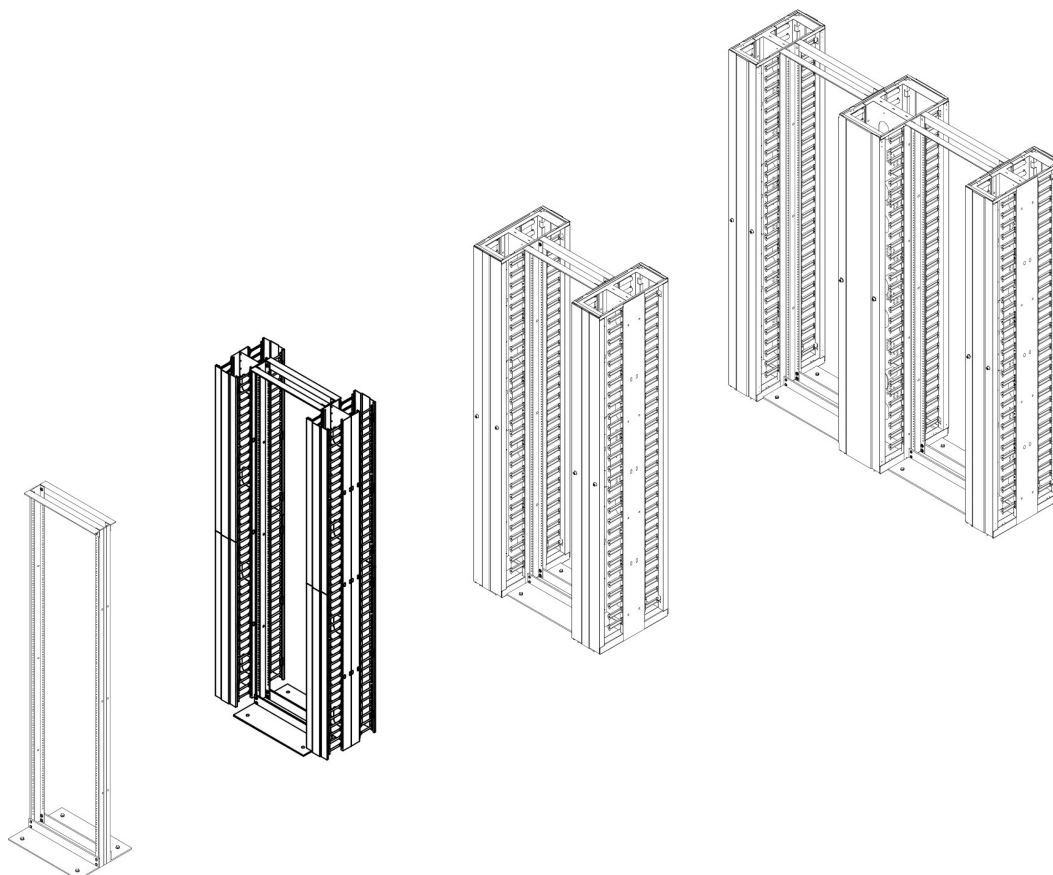

Each frame is constructed from rigid aluminium and supported by heavy duty top and base cross members which enable static load bearing of up to 1500kg.

Product Specifications

Feature	Values
Width	514 mm
Height	2459 mm
Depth	395 mm
Number of rack units (RU)	52
Material	Aluminium
Type of surface	Powder coated
Colour	Black
RAL-number	9005
Max. load capacity	1500 kg

Environ OR 52U 2-Post Open Rack 75mm Deep Profile to Profile

Item Code: 541-752

Additional specifications

Features	Values
Standard specification	DIN 41494 compliant
Supply	Flat Pack
U Frames	2 pieces
Base Plates	2 pieces
Upper cross member	2 pieces
Rack footprint	514 mm Wide x 395 mm Deep

Product drawings

Environ OR 52U 2-Post Open Rack 75mm Deep Profile to Profile

Item Code: 541-752

Standards

Applicable standard	Detail
RoHS-II/-III (2011/65/EU & 2015/863): 2023	Our products, demonstrate full adherence to the regulatory stipulations of the EU Directive 2011/65/EU (RoHS-II) and its corresponding delegated directive 2015/863 (RoHS-III).
WFD: 2023	Compliant to Waste Framework Directive
SCIP: 2023	Compliant - Does Not Contain Substances of Concern In articles as such or in complex objects (Products)
POPs (EU) No 2019/1021	EU Regulation for the restriction of Persistent Organic Pollutants.