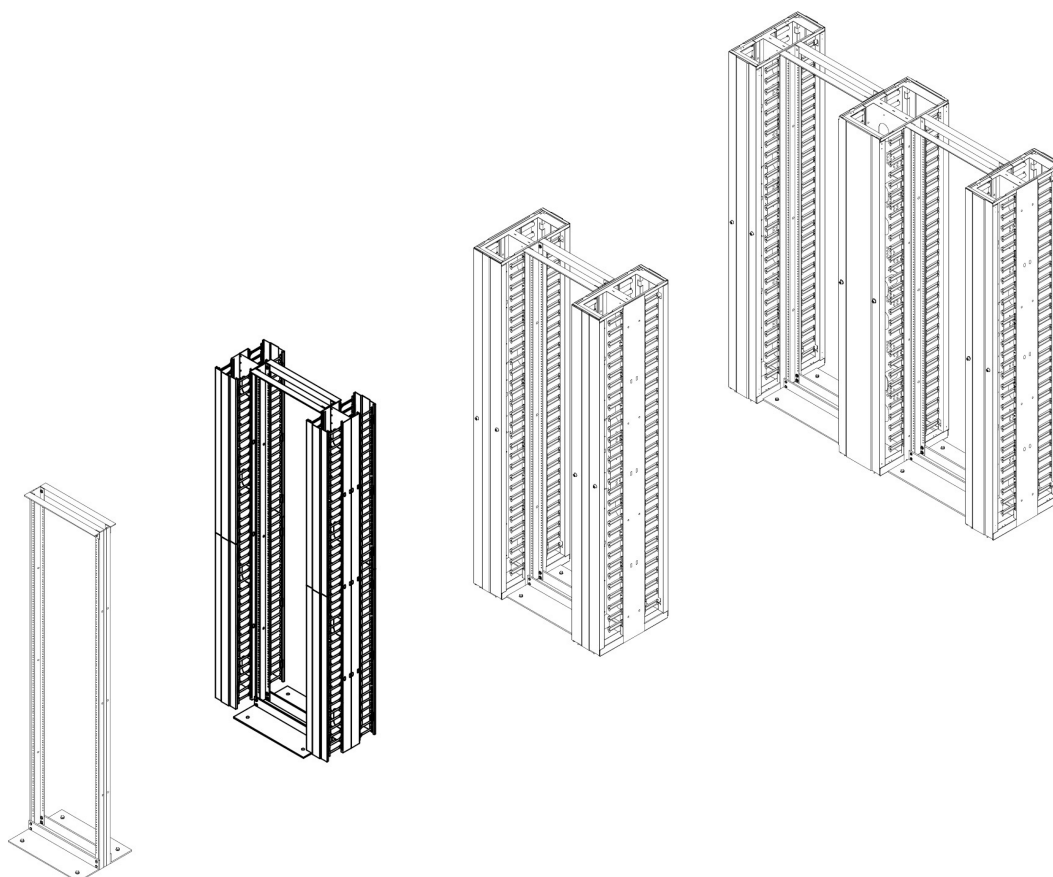

Each frame is constructed from rigid aluminium and supported by heavy duty top and base cross members which enable static load bearing of up to 1500kg.

Product Specifications

Feature	Values
Width	514 mm
Height	2459 mm
Depth	395 mm
Number of rack units (RU)	52
Material	Aluminium
Type of surface	Powder coated
Colour	Black
RAL-number	9005
Max. load capacity	1500 kg

Environ OR 52U 2-Post Open Rack 75mm Deep Profile to Profile

Item Code: 541-752

excel
without compromise.

Additional specifications

Features	Values
Standard specification	DIN 41494 compliant
Supply	Flat Pack
U Frames	2 pieces
Base Plates	2 pieces
Upper cross member	2 pieces
Rack footprint	514 mm Wide x 395 mm Deep

Product drawings

Environ OR 52U 2-Post Open Rack 75mm Deep Profile to Profile

Item Code: 541-752

Standards

Applicable standard	Detail
RoHS-II/-III (2011/65/EU & 2015/863): 2023	Our products, demonstrate full adherence to the regulatory stipulations of the EU Directive 2011/65/EU (RoHS-II) and its corresponding delegated directive 2015/863 (RoHS-III).
WFD: 2023	Compliant to Waste Framework Directive
SCIP: 2023	Compliant - Does Not Contain Substances of Concern In articles as such or in complex objects (Products)
POPs (EU) No 2019/1021	EU Regulation for the restriction of Persistent Organic Pollutants.