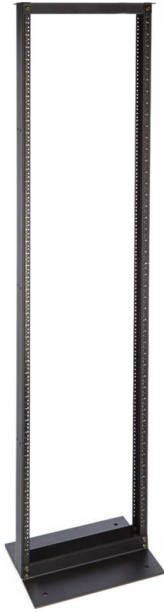

Environ OR 52U 2-Post Open Rack 75mm Deep Profile to Profile

Item Code: 541-752

excel
without compromise.

✕ Choice of heights available

✕ Flat packed DIN41494 compliant

✕ Fixings and installation instructions included

✕ 19" profiles marked with U height position

✕ Pre-threaded conductive M6 tapped holes for quick and easy equipment installation

Product Overview

Environ OR series of open racks are designed for the mounting of patch panels and networking equipment in secure environments or in locations where space does not allow for the use of a standard rack.

Each frame is constructed from rigid aluminium and supported by heavy duty top and base cross members which enable static load bearing of up to 1500kg.

Product Specifications

Feature	Values
Width	514 mm
Height	2459 mm
Depth	395 mm
Number of rack units (RU)	52
Material	Aluminium
Type of surface	Powder coated
Colour	Black
RAL-number	9005
Max. load capacity	1500 kg

Environ OR 52U 2-Post Open Rack 75mm Deep Profile to Profile

Item Code: 541-752

excel
without compromise.

Additional specifications

Features	Values
Standard specification	DIN 41494 compliant
Supply	Flat Pack
U Frames	2 pieces
Base Plates	2 pieces
Upper cross member	2 pieces
Rack footprint	514 mm Wide x 395 mm Deep