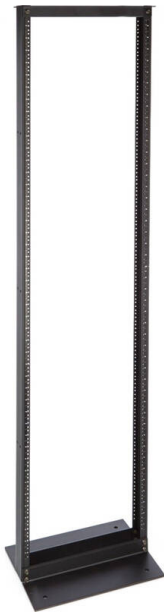

Environ OR 52U 2-Post Open Rack 75mm Deep Profile to Profile

Item Code: 541-752

excel
without compromise.

✕ Choice of heights available

✕ Flat packed DIN41494 compliant

✕ Fixings and installation instructions included

✕ 19" profiles marked with U height position

✕ Pre-threaded conductive M6 tapped holes for quick and easy equipment installation

Product Overview

Environ OR series of open racks are designed for the mounting of patch panels and networking equipment in secure environments or in locations where space does not allow for the use of a standard rack.

Each frame is constructed from rigid aluminium and supported by heavy duty top and base cross members which enable static load bearing of up to 1500kg.

Product Specifications

Feature	Values
Width	514 mm
Height	2459 mm
Depth	395 mm
Number of rack units (RU)	52
Material	Aluminium
Type of surface	Powder coated
Colour	Black
RAL-number	9005
Max. load capacity	1500 kg

Environ OR 52U 2-Post Open Rack 75mm Deep Profile to Profile

Item Code: 541-752

Additional specifications

Features	Values
Standard specification	DIN 41494 compliant
Supply	Flat Pack
U Frames	2 pieces
Base Plates	2 pieces
Upper cross member	2 pieces
Rack footprint	514 mm Wide x 395 mm Deep