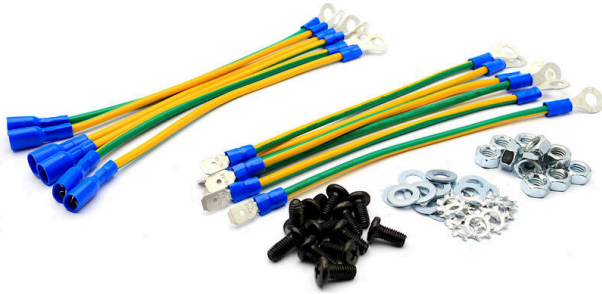

Environ CR/ER Earth Bonding Kit

Item Code: 542-006

6 Assemblies

Yellow / Green colour

Lug crimp ends for easy attachment

Ideal for CR/ER series

CIBSE TM65 Embodied Carbon: 0.853 kg CO2e

Product Overview

Earth Bonding Kit for installation between the frame and doors. The kit allows for all doors and side panels to be connected.

The cables are supplied in 2 pieces with male or female spade crimps for easy assembly and 6M ring terminal for installation. Assembled, the wire is approx 14".

Product Specifications

| Feature | Values |
|-----------------|-----------|
| Application | Grounding |
| Mounting method | Screwing |

Standards

| Applicable standard | Detail |
|------------------------------------|---|
| Directive 2011/65/EU (RoHS II) | Restriction of the Use of Certain Hazardous Substances in Electrical and Electronic Equipment — compliant. Applies within EU member states). |
| Directive (EU) 2015/863 (RoHS III) | Amending Directive 2011/65/EU to add four phthalates (DEHP, BBP, DBP, DIBP) to Annex II — compliant. |
| Directive 2008/98/EC (WFD) | Waste Framework Directive — compliant. Implemented in the UK through the Waste (England and Wales) Regulations 2011 (SI 2011 No. 988). |
| ECHA SCIP Database | Compliant; product does not contain SVHCs (Substances of Very High Concern) as defined under REACH Article 33(1). Submission obligations met under EU REACH and UK REACH. |