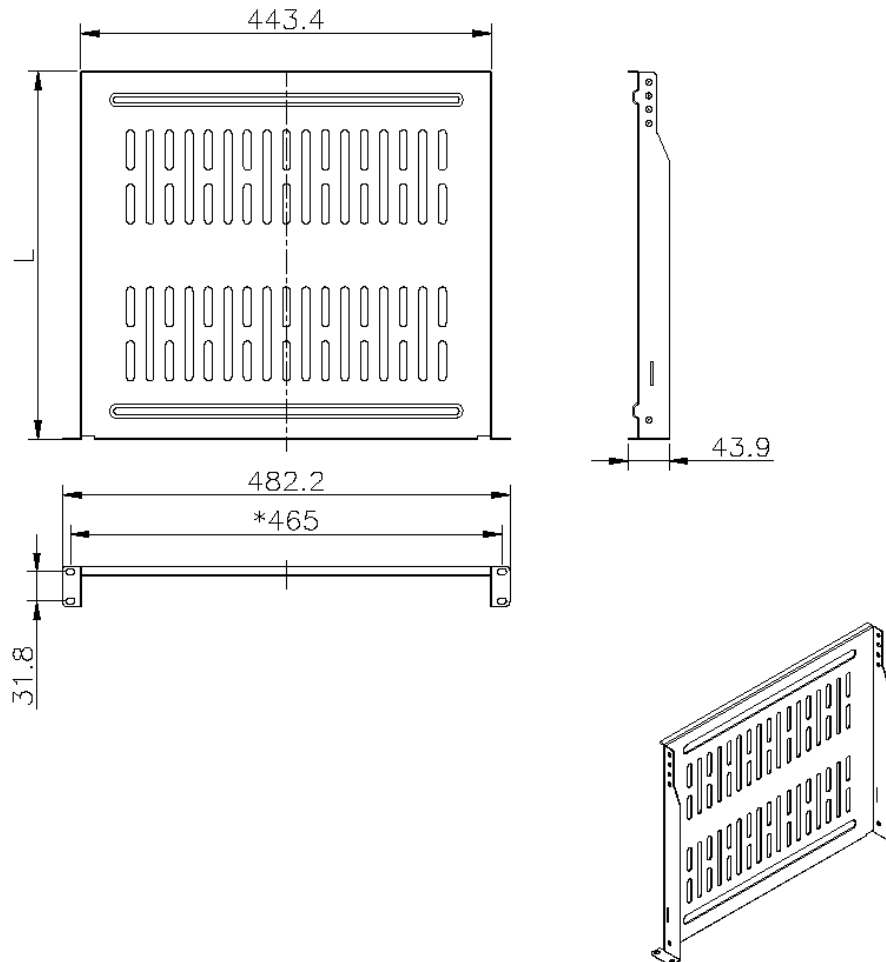

This shelf is commonly deployed in wall racks but can also be used in floor standing racks, universal fitting allows them to be used in a wide range of racks. The shelf allows for fitting of equipment in situations where one set of profiles have already been used for existing equipment.

## Product Specifications

| Feature            | Values           |
|--------------------|------------------|
| Model              | Cantilever shelf |
| Width              | 475 (19")        |
| Height             | 45 (1U)          |
| Depth              | 190 mm           |
| Max. load capacity | 10 kg            |
| Material           | Metal            |
| Colour             | Grey             |
| RAL-number         | 9002             |

# Environ Cantilever Shelf 190mm Grey White

Item Code: 542-020-GE

## Product drawing