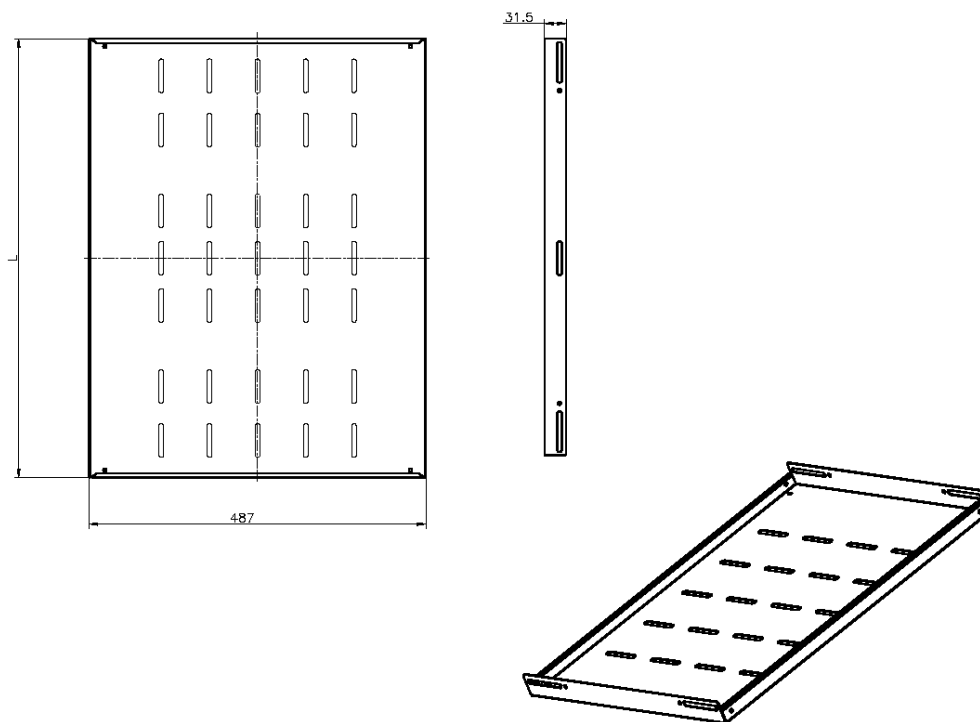

Excel Fixed Shelf 720 mm Grey White

Item Code: 542-024-GE

Choice of depths

Available in Grey White and Black

Perforated design

25 Year system warranty

CIBSE TM65 Embodied Carbon: 21.643 kg CO2e

Product Overview

Environ rack shelves can be used to support both active and non-active data equipment within the rack that is not 19" rack mountable. These shelves can be used to support equipment from any industry to create the desired solution.

Installation is achieved by attaching to both the front and rear 19" profiles using M6 fixing hardware and are vented allowing for air circulation around the communication equipment.

Product Specifications

Feature	Values
Model	Fixed shelf
Width	19"
Height	1U
Depth	720 mm
Max. load capacity	80 kg
Material	Metal
Colour	Grey
RAL-number	9002

Product drawing

Part Number Table

Part Number	Description
542-022-BK	Excel Fixed Shelf 350 mm Black
542-022-GE	Excel Fixed Shelf 350 mm Grey White
542-023-BK	Excel Fixed Shelf 550 mm Black
542-023-GE	Excel Fixed Shelf 550 mm Grey White
542-024-BK	Excel Fixed Shelf 720 mm Black
542-024-GE	Excel Fixed Shelf 720 mm Grey White