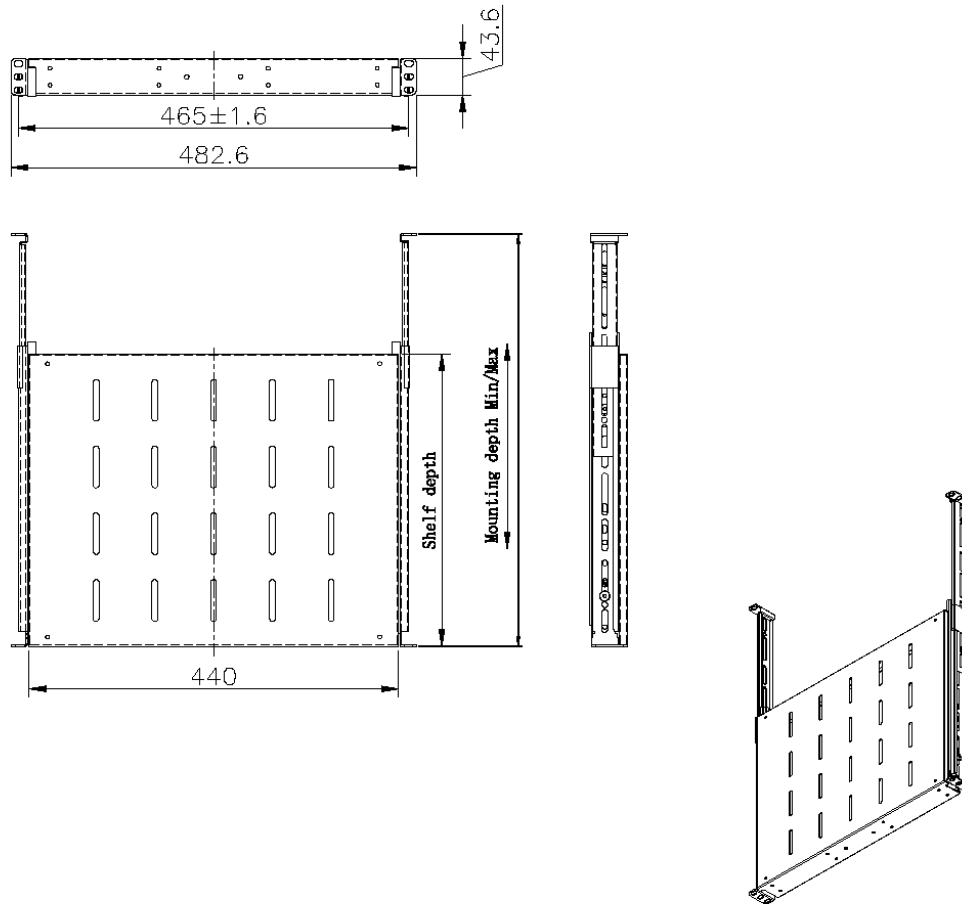

Excel Sliding Shelves 563mm Depth (Mounting Depth: 605 mm-855 mm) Black

Part Code: 542-028-BK

sales@excel-networking.com
excel-networking.com

Product drawing

Part Code Table

Part Code	Description
542-027-BK	Excel Sliding Shelves 350 mm Depth (Mounting Depth: 375 mm-660 mm) Black
542-027-GE	Excel Sliding Shelves 350 mm Depth (Mounting Depth: 375 mm-660 mm) Grey White
542-028-BK	Excel Sliding Shelves 563mm Depth (Mounting Depth: 605 mm-855 mm) Black
542-028-GE	Excel Sliding Shelves 563mm Depth (Mounting Depth: 605 mm-855 mm) Grey White