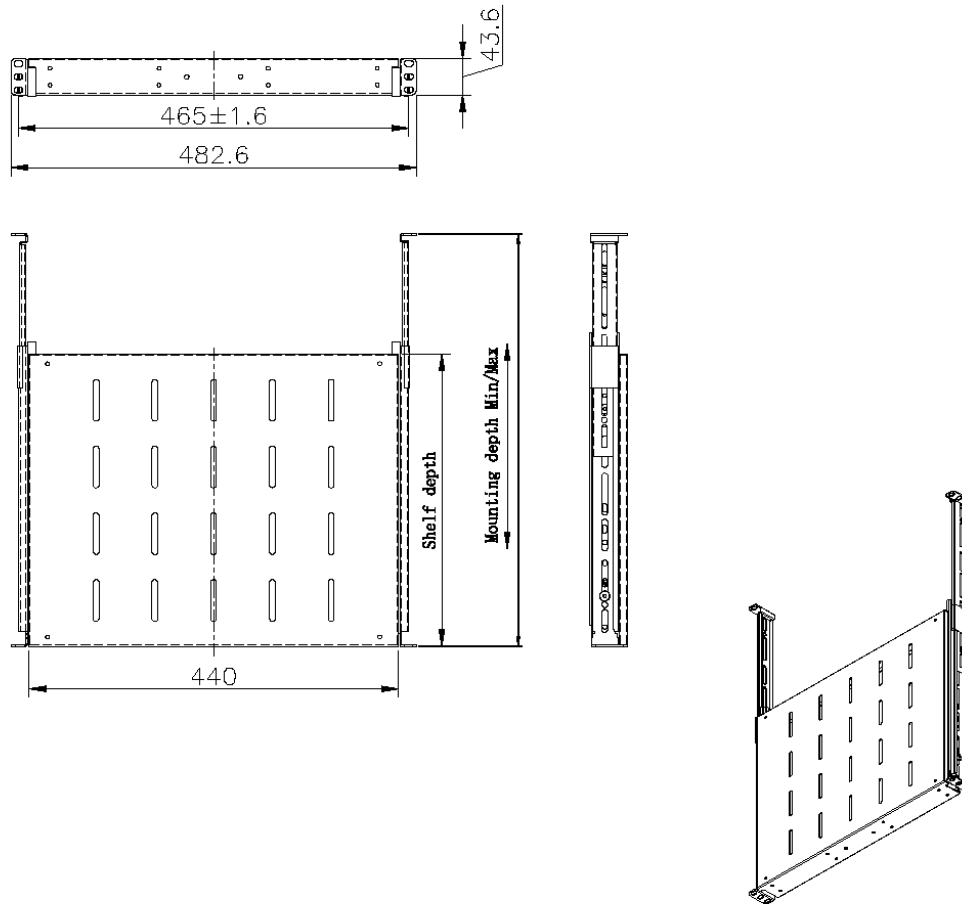

Installation is achieved by attaching to both the front and rear 19" profiles using M6 fixing hardware and are vented allowing for air circulation around the communication equipment.

Product Specifications

Excel Sliding Shelves 563mm Depth (Mounting Depth: 605 mm-855 mm) Black

Part Code: 542-028-BK

sales@excel-networking.com
excel-networking.com

| Feature | Values |
|--------------------|---------------|
| Model | Sliding shelf |
| Width | 19" |
| Height | 1u |
| Depth | 563 mm |
| Max. load capacity | 30 kg |
| Material | Metal |
| Colour | Black |

Excel Sliding Shelves 563mm Depth (Mounting Depth: 605 mm-855 mm) Black

Part Code: 542-028-BK

sales@excel-networking.com
excel-networking.com

Product drawing

Part Code Table

| Part Code | Description |
|------------|-------------------------------------------------------------------------------|
| 542-027-BK | Excel Sliding Shelves 350 mm Depth (Mounting Depth: 375 mm-660 mm) Black |
| 542-027-GE | Excel Sliding Shelves 350 mm Depth (Mounting Depth: 375 mm-660 mm) Grey White |
| 542-028-BK | Excel Sliding Shelves 563mm Depth (Mounting Depth: 605 mm-855 mm) Black |
| 542-028-GE | Excel Sliding Shelves 563mm Depth (Mounting Depth: 605 mm-855 mm) Grey White |

542-029-GE

Environ Sliding Shelves 550mm Depth (Mounting Depth: 605mm-875mm) Grey White