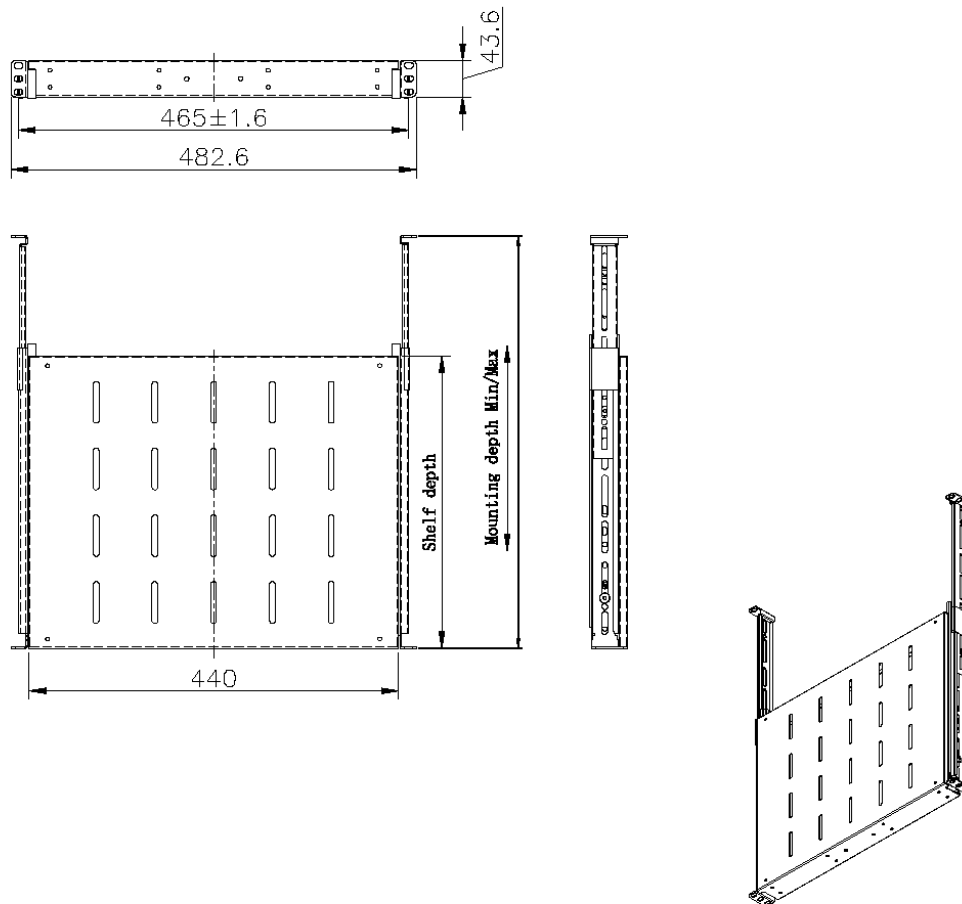

Installation is achieved by attaching to both the front and rear 19" profiles using M6 fixing hardware and are vented allowing for air circulation around the communication equipment.

Product Specifications

Excel Sliding Shelves 563mm Depth (Mounting Depth: 605 mm-855 mm) Black

Part Code: 542-028-BK

sales@excel-networking.com
excel-networking.com

Feature	Values
Model	Sliding shelf
Width	19"
Height	1u
Depth	563 mm
Max. load capacity	30 kg
Material	Metal
Colour	Black

Excel Sliding Shelves 563mm Depth (Mounting Depth: 605 mm-855 mm) Black

Part Code: 542-028-BK

sales@excel-networking.com
excel-networking.com

Product drawing

Part Code Table

Part Code	Description
542-027-BK	Excel Sliding Shelves 350 mm Depth (Mounting Depth: 375 mm-660 mm) Black
542-027-GE	Excel Sliding Shelves 350 mm Depth (Mounting Depth: 375 mm-660 mm) Grey White
542-028-BK	Excel Sliding Shelves 563mm Depth (Mounting Depth: 605 mm-855 mm) Black
542-028-GE	Excel Sliding Shelves 563mm Depth (Mounting Depth: 605 mm-855 mm) Grey White

542-029-GE

Environ Sliding Shelves 550mm Depth (Mounting Depth: 605mm-875mm) Grey White