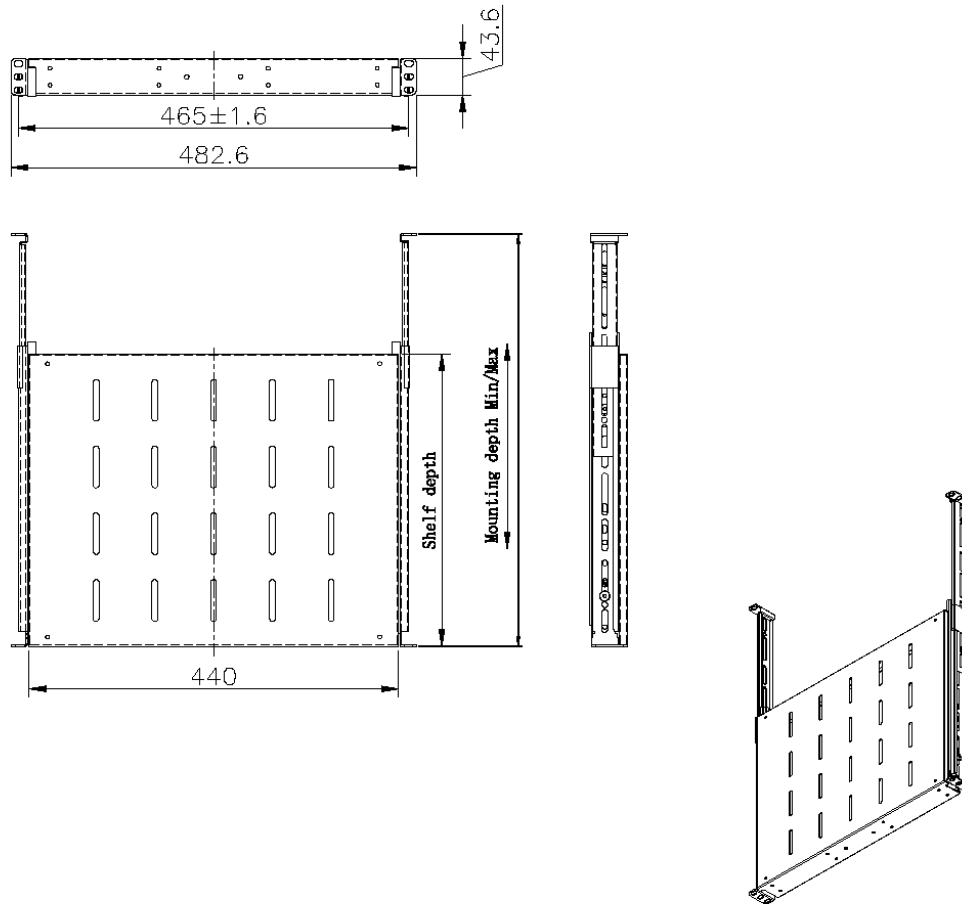

Installation is achieved by attaching to both the front and rear 19" profiles using M6 fixing hardware and are vented allowing for air circulation around the communication equipment.

Product Specifications

Feature	Values
---------	--------

Excel Sliding Shelves 563mm Depth (Mounting Depth: 605 mm-855 mm) Grey White

Part Code: 542-028-GE

sales@excel-networking.com
excel-networking.com

Model	Sliding shelf
Width	19"
Height	1u
Depth	563 mm
Max. load capacity	30 kg
Material	Metal
Colour	Grey

Excel Sliding Shelves 563mm Depth (Mounting Depth: 605 mm-855 mm) Grey White

Part Code: 542-028-GE

sales@excel-networking.com
excel-networking.com

Product drawing

Part Code Table

Part Code	Description
542-027-BK	Excel Sliding Shelves 350 mm Depth (Mounting Depth: 375 mm-660 mm) Black
542-027-GE	Excel Sliding Shelves 350 mm Depth (Mounting Depth: 375 mm-660 mm) Grey White
542-028-BK	Excel Sliding Shelves 563mm Depth (Mounting Depth: 605 mm-855 mm) Black
542-028-GE	Excel Sliding Shelves 563mm Depth (Mounting Depth: 605 mm-855 mm) Grey White

542-029-GE

Environ Sliding Shelves 550mm Depth (Mounting Depth: 605mm-875mm) Grey White