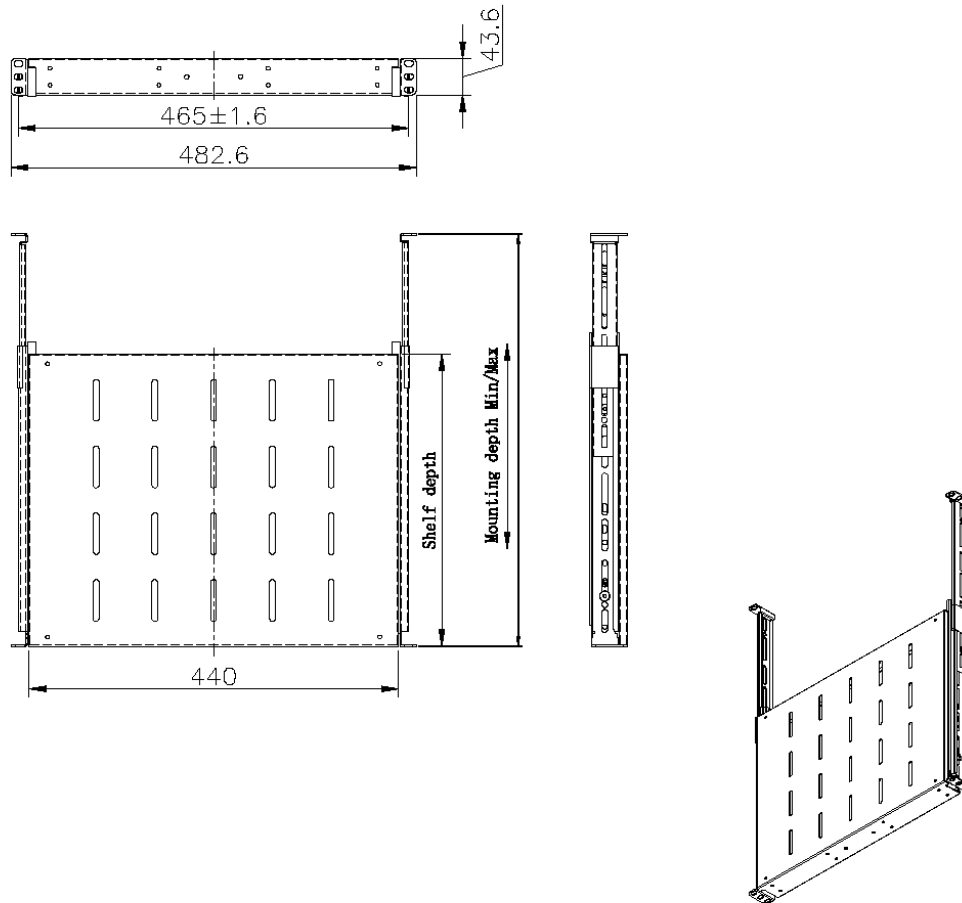

Excel Sliding Shelves 563mm Depth (Mounting Depth: 605 mm-855 mm) Grey White

Item Code: 542-028-GE

Product drawing

Part Number Table

Part Number	Description
542-027-BK	Excel Sliding Shelves 350 mm Depth (Mounting Depth: 375 mm-660 mm) Black
542-027-GE	Excel Sliding Shelves 350 mm Depth (Mounting Depth: 375 mm-660 mm) Grey White
542-028-BK	Excel Sliding Shelves 563mm Depth (Mounting Depth: 605 mm-855 mm) Black
542-028-GE	Excel Sliding Shelves 563mm Depth (Mounting Depth: 605 mm-855 mm) Grey White
542-029-BK	Environ Sliding Shelves 550mm Depth (Mounting Depth: 605mm-875mm) Black
542-029-GE	Environ Sliding Shelves 550mm Depth (Mounting Depth: 605mm-875mm) Grey White