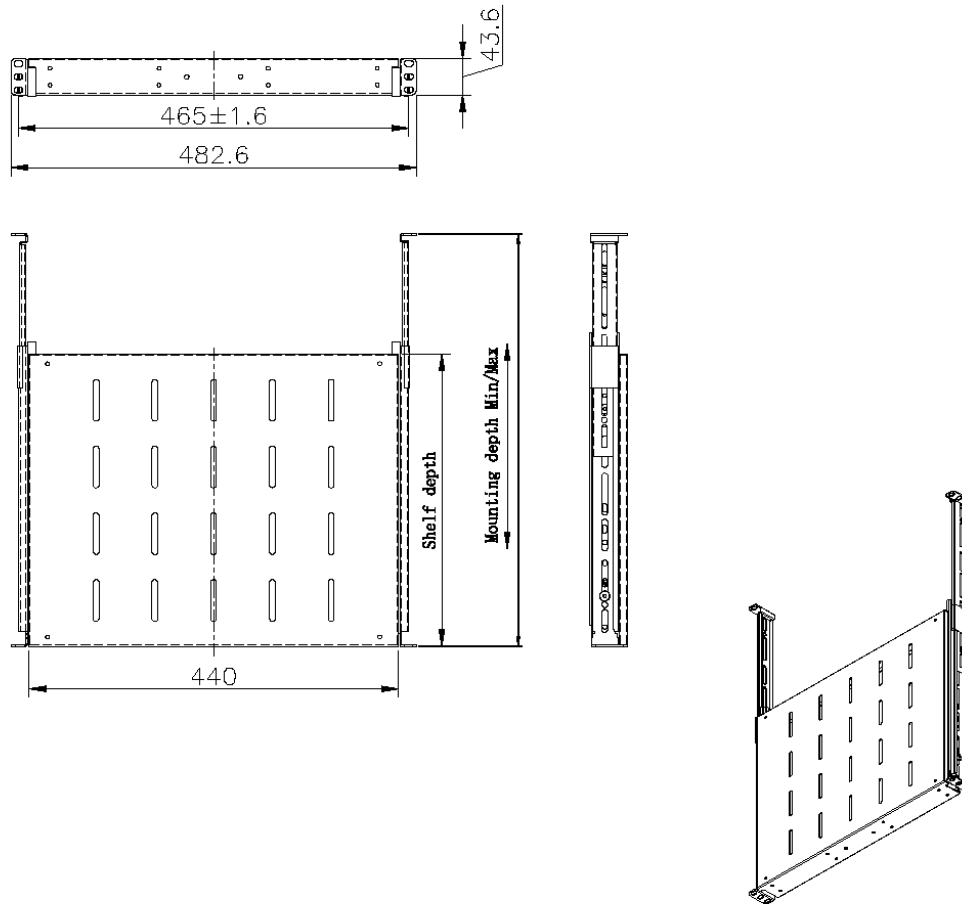

Environ Sliding Shelves 550mm Depth (Mounting Depth: 605mm-875mm) Black

Part Code: 542-029-BK

sales@excel-networking.com
excel-networking.com

Main Features

- / Choice of depths
- / Available in Grey White and Black
- / Perforated design
- / 25 Year system warranty

Installation is achieved by attaching to both the front and rear 19" profiles using M6 fixing hardware and are vented allowing for air circulation around the communication equipment.

Product Specifications

Feature	Values
---------	--------

Environ Sliding Shelves 550mm Depth (Mounting Depth: 605mm-875mm) Black

Part Code: 542-029-BK

sales@excel-networking.com
excel-networking.com

Model	Sliding shelf
Width	19"
Height	1u
Depth	1000 mm
Max. load capacity	30 kg
Material	Metal
Colour	Black

Environ Sliding Shelves 550mm Depth (Mounting Depth: 605mm-875mm) Black

Part Code: 542-029-BK

sales@excel-networking.com
excel-networking.com

Product drawing

Part Code Table

Part Code	Description
542-027-BK	Excel Sliding Shelves 350 mm Depth (Mounting Depth: 375 mm-660 mm) Black
542-027-GE	Excel Sliding Shelves 350 mm Depth (Mounting Depth: 375 mm-660 mm) Grey White
542-028-BK	Excel Sliding Shelves 563mm Depth (Mounting Depth: 605 mm-855 mm) Black
542-028-GE	Excel Sliding Shelves 563mm Depth (Mounting Depth: 605 mm-855 mm) Grey White