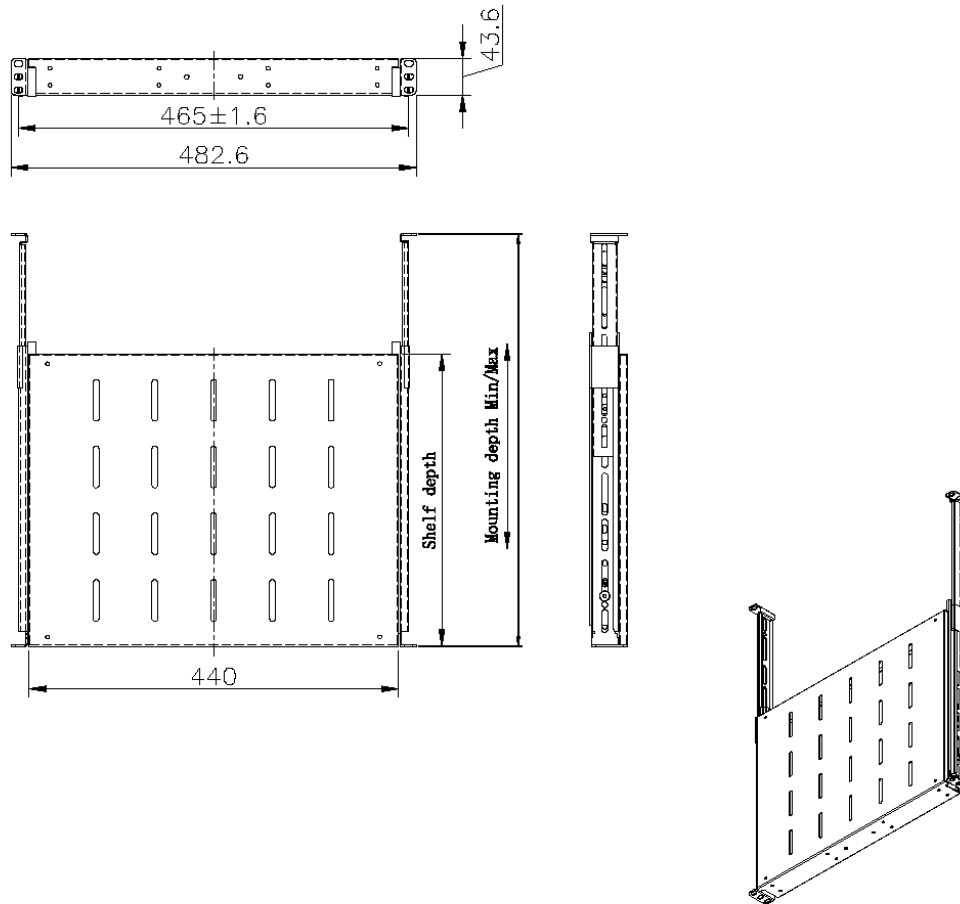

# Environ Sliding Shelves 550mm Depth (Mounting Depth: 605mm-875mm) Grey White

Part Code: 542-029-GE

sales@excel-networking.com  
excel-networking.com

Model	<b>Sliding shelf</b>
Width	<b>19"</b>
Height	<b>1u</b>
Depth	<b>1000 mm</b>
Max. load capacity	<b>30 kg</b>
Material	<b>Metal</b>
Colour	<b>Grey</b>

# Environ Sliding Shelves 550mm Depth (Mounting Depth: 605mm-875mm) Grey White

Part Code: 542-029-GE

sales@excel-networking.com  
excel-networking.com

## Product drawing