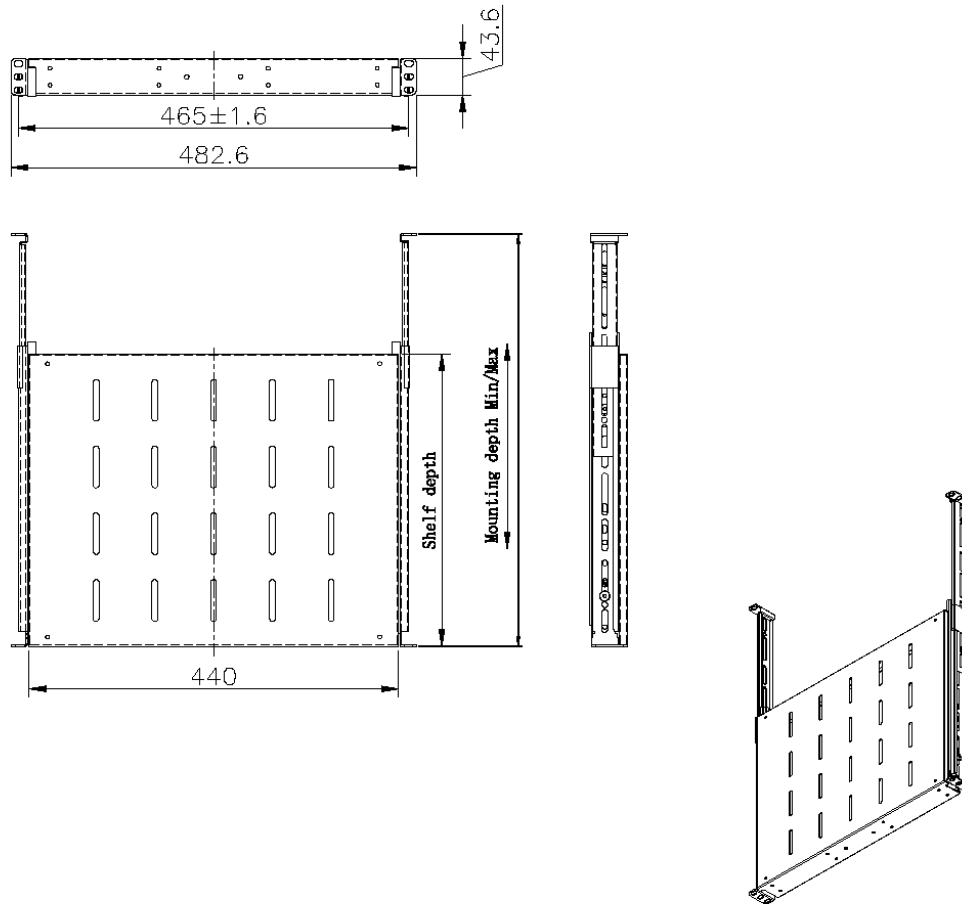

Environ Sliding Shelves 550mm Depth (Mounting Depth: 605mm-875mm) Grey White

Part Code: 542-029-GE

sales@excel-networking.com
excel-networking.com

Main Features

- / Choice of depths
- / Available in Grey White and Black
- / Perforated design
- / 25 Year system warranty

Feature	Values
---------	--------

Environ Sliding Shelves 550mm Depth (Mounting Depth: 605mm-875mm) Grey White

Part Code: 542-029-GE

sales@excel-networking.com
excel-networking.com

Model	Sliding shelf
Width	19"
Height	1u
Depth	1000 mm
Max. load capacity	30 kg
Material	Metal
Colour	Grey

Environ Sliding Shelves 550mm Depth (Mounting Depth: 605mm-875mm) Grey White

Part Code: 542-029-GE

sales@excel-networking.com
excel-networking.com

Product drawing

Part Code Table

Part Code	Description
542-027-BK	Excel Sliding Shelves 350 mm Depth (Mounting Depth: 375 mm-660 mm) Black
542-027-GE	Excel Sliding Shelves 350 mm Depth (Mounting Depth: 375 mm-660 mm) Grey White
542-028-BK	Excel Sliding Shelves 563mm Depth (Mounting Depth: 605 mm-855 mm) Black
542-028-GE	Excel Sliding Shelves 563mm Depth (Mounting Depth: 605 mm-855 mm) Grey White

Environ Sliding Shelves 550mm Depth (Mounting Depth: 605mm-875mm) Grey White

Part Code: 542-029-GE

sales@excel-networking.com
excel-networking.com

542-029-BK

Environ Sliding Shelves 550mm Depth (Mounting Depth: 605mm-875mm) Black