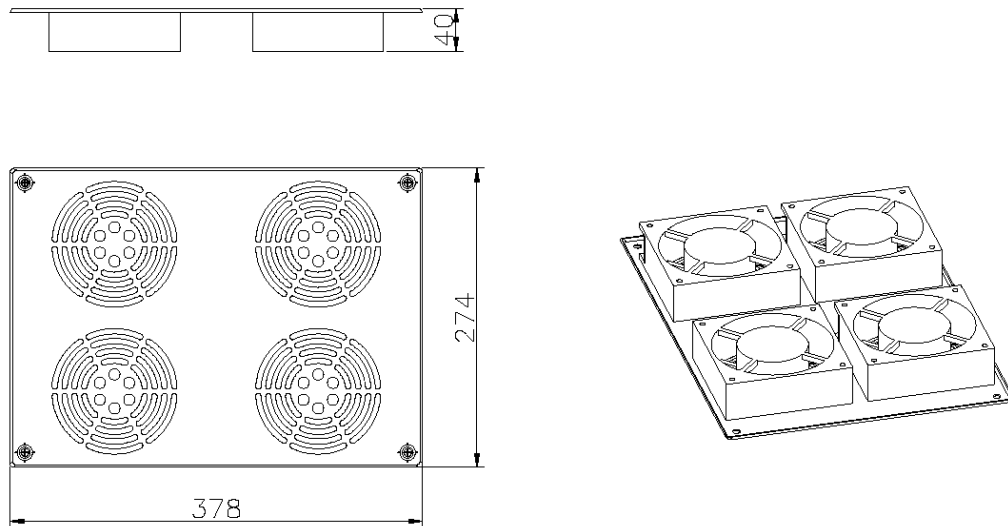

Product Overview

The four way fan fits into the roof section of the Environ CR, ER & SR Racks and consists of four 230V, 50Hz fans. The Fan trays are supplied with BS1363 (UK) and Schuko 3m IEC 60320 C13 power leads. The IEC 60320 C13 power leads allow for easy installation and may be replaced to suit the specific power connection.

Product Specifications

Feature	Values
---------	--------

Excel Four Way Roof Mount Fan Trays Black

Part Code: 542-044-BK

sales@excel-networking.com
excel-networking.com

Number of fans	4
Operating voltage at AC 50 Hz	230...230 V
Voltage type	AC
Roof mounted	yes
Volume flow, freeblowing	78...84
Rated power	30 W
Mounting method	Screw mounting
Suitable for 19 inch rack mounting	no
Colour	Black
RAL-number	9004
Width	378 mm
Depth	274 mm

Excel Four Way Roof Mount Fan Trays Black

Part Code: 542-044-BK

sales@excel-networking.com
excel-networking.com

Product drawing

Standards

Applicable standard	Detail
Directive 2011/65/EU (RoHS II)	Restriction of the Use of Certain Hazardous Substances in Electrical and Electronic Equipment — compliant. Applies within EU member states).
Directive (EU) 2015/863 (RoHS III)	Amending Directive 2011/65/EU to add four phthalates (DEHP, BBP, DBP, DIBP) to Annex II — compliant.
Directive 2008/98/EC (WFD)	Waste Framework Directive — compliant. Implemented in the UK through the Waste (England and Wales) Regulations 2011 (SI 2011 No. 988).
ECHA SCIP Database	Compliant; product does not contain SVHCs (Substances of Very High Concern) as defined under REACH Article 33(1). Submission obligations met under EU REACH and UK REACH.
Regulation (EU) 2019/1021 (POPs)	EU Regulation on Persistent Organic Pollutants — compliant. For Great Britain, compliance is aligned with the Persistent Organic Pollutants (Amendment) (EU Exit)