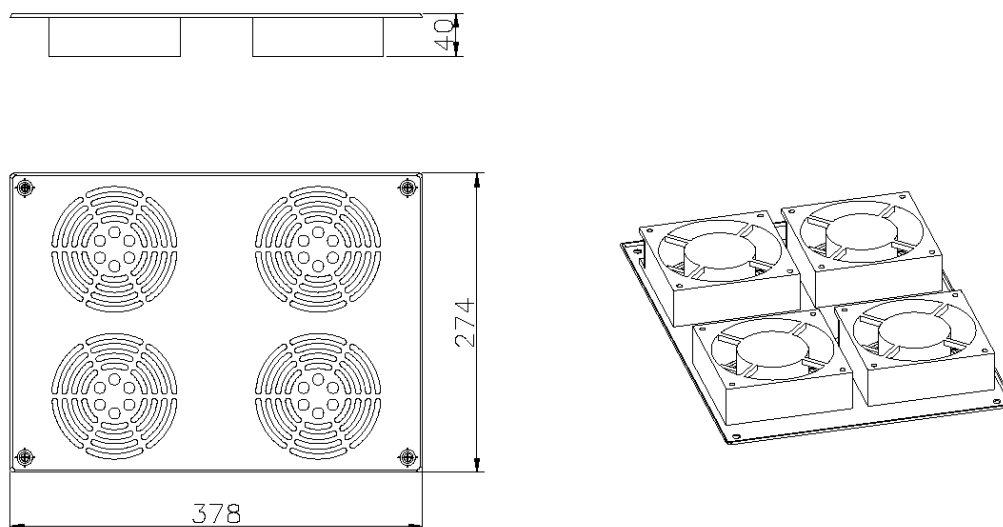

Product Overview

The four way fan fits into the roof section of the Environ CR, ER & SR Racks and consists of four 230V, 50 Hz fans. The Fan trays are supplied with BS1363 (UK) and Schuko 3m IEC 60320 C13 power leads. The IEC 60320 C13 power leads allow for easy installation and may be replaced to suit the specific power connection.

Product Specifications

Feature	Values
---------	--------

Excel Four Way Roof Mount Fan Trays Grey White

Part Code: 542-044-GE

sales@excel-networking.com
excel-networking.com

Number of fans	4
Operating voltage at AC 50 Hz	230...230 V
Voltage type	AC
Roof mounted	yes
Volume flow, freeblowing	78...84
Rated power	30 W
Mounting method	Screw mounting
Suitable for 19 inch rack mounting	no
Colour	Grey
RAL-number	9002
Width	378 mm
Depth	274 mm

Excel Four Way Roof Mount Fan Trays Grey White

Part Code: 542-044-GE

sales@excel-networking.com
excel-networking.com

Product drawing

Standards

Applicable standard	Detail
Directive 2011/65/EU (RoHS II)	Restriction of the Use of Certain Hazardous Substances in Electrical and Electronic Equipment — compliant. Applies within EU member states).
Directive (EU) 2015/863 (RoHS III)	Amending Directive 2011/65/EU to add four phthalates (DEHP, BBP, DBP, DIBP) to Annex II — compliant.
Directive 2008/98/EC (WFD)	Waste Framework Directive — compliant. Implemented in the UK through the Waste (England and Wales) Regulations 2011 (SI 2011 No. 988).
ECHA SCIP Database	Compliant; product does not contain SVHCs (Substances of Very High Concern) as defined under REACH Article 33(1). Submission obligations met under EU REACH and UK REACH.
Regulation (EU) 2019/1021 (POPs)	EU Regulation on Persistent Organic Pollutants — compliant. For Great Britain, compliance is aligned with the Persistent Organic Pollutants (Amendment) (EU Exit)