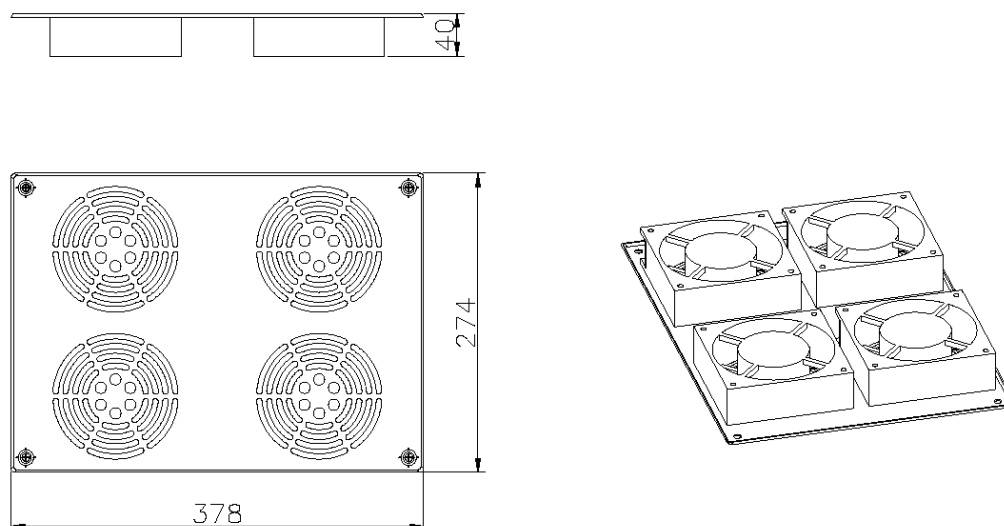

## Product Overview

The four way fan fits into the roof section of the Environ CR, ER & SR Racks and consists of four 230V, 50Hz fans. The Fan trays are supplied with BS1363 (UK) and Schuko 3m IEC 60320 C13 power leads. The IEC 60320 C13 power leads allow for easy installation and may be replaced to suit the specific power connection.

## Product Specifications

Feature	Values
Number of fans	4
Operating voltage at AC 50 Hz	230...230 V
Voltage type	AC
Rated power	30 W
Mounting method	Screw mounting
Colour	Grey
RAL-number	9002
Width	378 mm
Depth	274 mm

## Product drawing