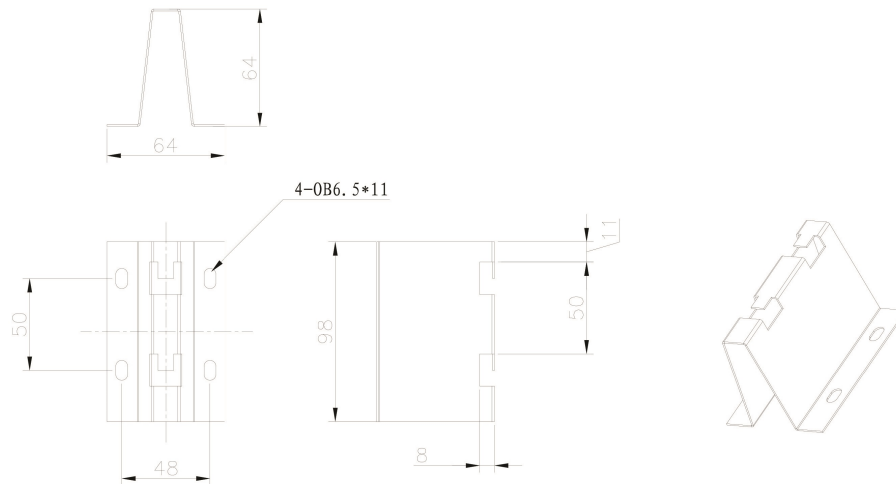

Product Overview

Excel waterfall bracket for dressing cables out of basket tray above the roof of cabinets, racks and other enclosures.

The product stops cables pinching on the wire of basket tray and help create a smooth and natural bend radius

Product Specifications

Feature	Values
---------	--------

Excel Waterfall Bracket for Basket Tray Black

Part Code: 542-055

sales@excel-networking.com
excel-networking.com

Model	Waterfall bracket
Width	90 mm
Height	189.71 mm
Material	Metal
Colour	Black
RAL-number	9005

Product drawing (roof bracket)

Excel Waterfall Bracket for Basket Tray Black

Part Code: 542-055

sales@excel-networking.com
excel-networking.com

Product drawing (waterfall bracket)

Part Code Table

Part Code	Description
542-055	Excel Waterfall Bracket for Basket Tray Black
542-060	Excel Roof Bracket for Basket Tray Black