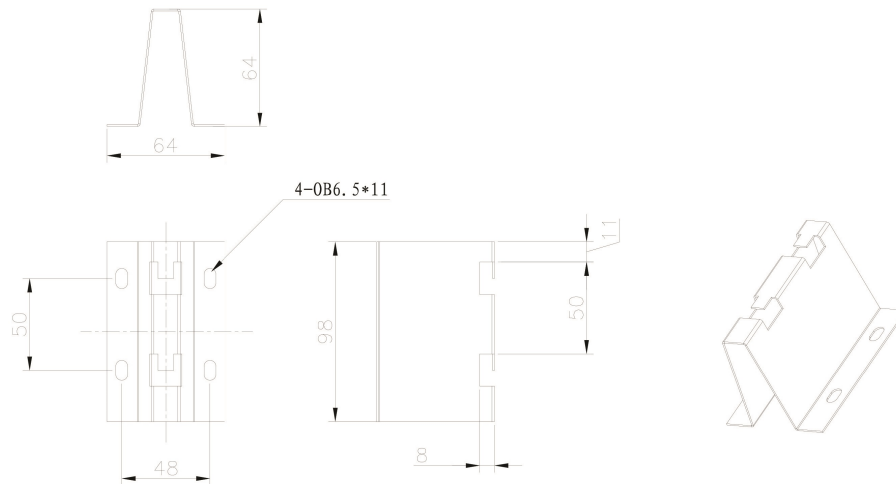

Product Overview

Excel waterfall bracket for dressing cables out of basket tray above the roof of cabinets, racks and other enclosures.

The product stops cables pinching on the wire of basket tray and help create a smooth and natural bend radius

Product Specifications

| Feature | Values |
|---------|--------|
|---------|--------|

Excel Waterfall Bracket for Basket Tray Black

Part Code: 542-055

sales@excel-networking.com
excel-networking.com

| | |
|------------|--------------------------|
| Model | Waterfall bracket |
| Width | 90 mm |
| Height | 189.71 mm |
| Material | Metal |
| Colour | Black |
| RAL-number | 9005 |

Product drawing (roof bracket)

Excel Waterfall Bracket for Basket Tray Black

Part Code: 542-055

sales@excel-networking.com
excel-networking.com

Product drawing (waterfall bracket)

Part Code Table

| Part Code | Description |
|-----------|-----------------------------------------------|
| 542-055 | Excel Waterfall Bracket for Basket Tray Black |
| 542-060 | Excel Roof Bracket for Basket Tray Black |