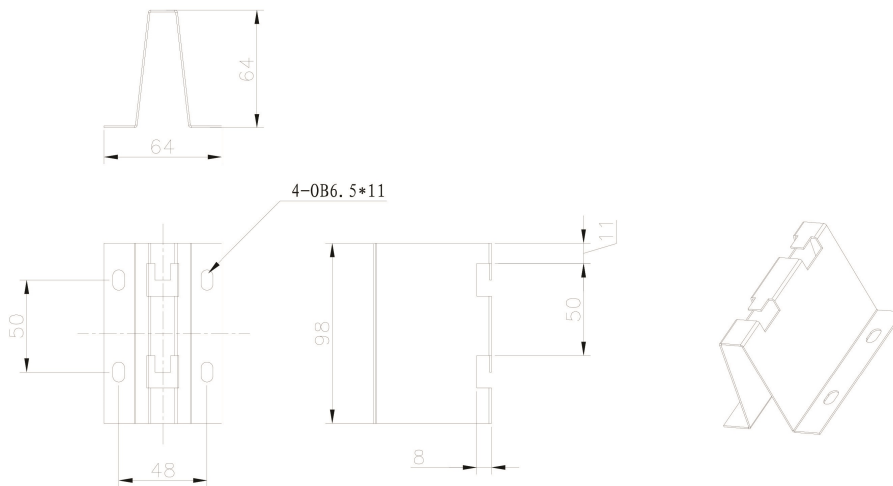

Product drawing (waterfall bracket)

Part Number Table

Part Number	Description
542-055	Excel Waterfall Bracket for Basket Tray Black
542-060	Excel Roof Bracket for Basket Tray Black

Excel is a world class premium performing end to end infrastructure solution designed, Manufactured, supported and delivered without compromise.

Contact us at sales@excel-networking.com