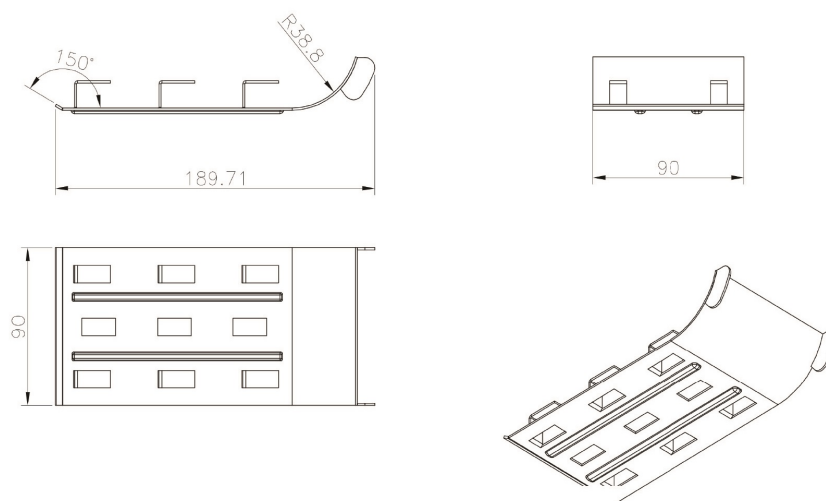

Product Overview

Excel waterfall bracket for dressing cables out of basket tray above the roof of cabinets, racks and other enclosures.

The product stops cables pinching on the wire of basket tray and help create a smooth and natural bend radius

Product Specifications

Feature	Values
---------	--------

Excel Waterfall Bracket for Basket Tray Black

Part Code: 542-055

sales@excel-networking.com
excel-networking.com

Model	Waterfall bracket
Width	90 mm
Height	189.71 mm
Material	Metal
Colour	Black
RAL-number	9005

Product drawing (roof bracket)

Excel Waterfall Bracket for Basket Tray Black

Part Code: 542-055

sales@excel-networking.com
excel-networking.com

Product drawing (waterfall bracket)

Part Code Table

Part Code	Description
542-055	Excel Waterfall Bracket for Basket Tray Black
542-060	Excel Roof Bracket for Basket Tray Black