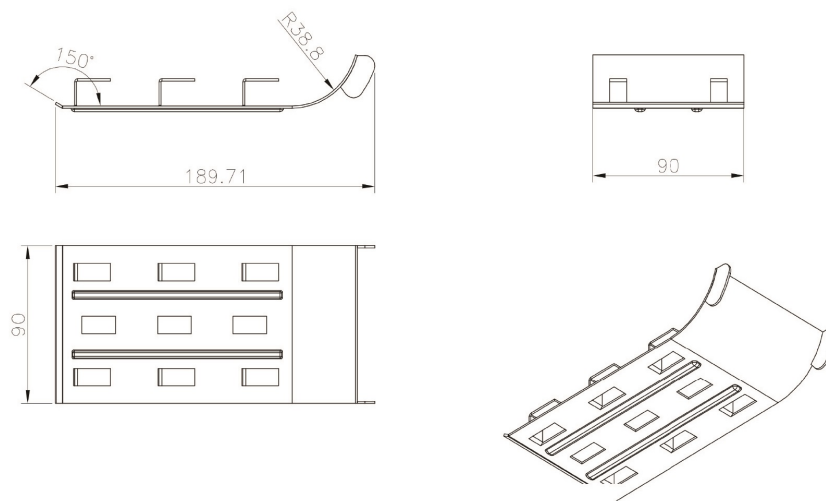

Product Overview

Excel waterfall bracket for dressing cables out of basket tray above the roof of cabinets, racks and other enclosures.

The product stops cables pinching on the wire of basket tray and help create a smooth and natural bend radius

Product Specifications

| Feature | Values |
|---------|--------|
|---------|--------|

Excel Waterfall Bracket for Basket Tray Black

Part Code: 542-055

sales@excel-networking.com
excel-networking.com

| | |
|------------|--------------------------|
| Model | Waterfall bracket |
| Width | 90 mm |
| Height | 189.71 mm |
| Material | Metal |
| Colour | Black |
| RAL-number | 9005 |

Product drawing (roof bracket)

Excel Waterfall Bracket for Basket Tray Black

Part Code: 542-055

sales@excel-networking.com
excel-networking.com

Product drawing (waterfall bracket)

Part Code Table

| Part Code | Description |
|-----------|-----------------------------------------------|
| 542-055 | Excel Waterfall Bracket for Basket Tray Black |
| 542-060 | Excel Roof Bracket for Basket Tray Black |