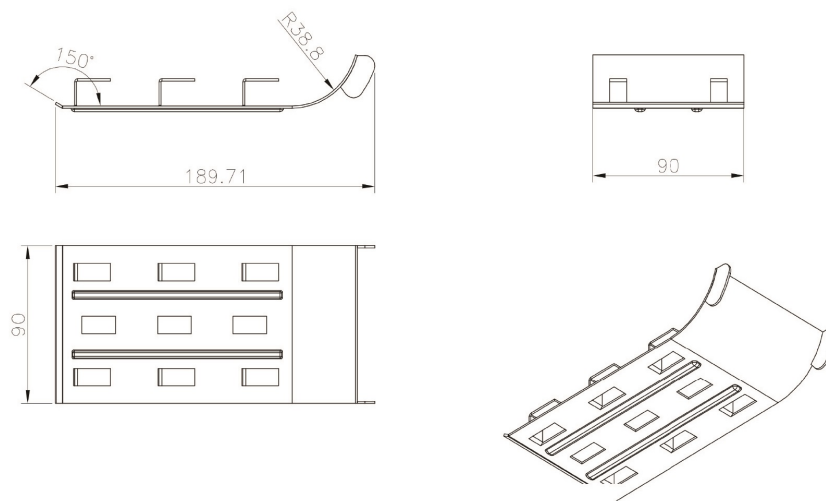

Product Overview

Excel waterfall bracket for dressing cables out of basket tray above the roof of cabinets, racks and other enclosures.

The product stops cables pinching on the wire of basket tray and help create a smooth and natural bend radius

Product Specifications

Feature	Values
---------	--------

Excel Waterfall Bracket for Basket Tray Black

Part Code: 542-055

sales@excel-networking.com
excel-networking.com

Model	Waterfall bracket
Width	90 mm
Height	189.71 mm
Material	Metal
Colour	Black
RAL-number	9005

Product drawing (roof bracket)

Excel Waterfall Bracket for Basket Tray Black

Part Code: 542-055

sales@excel-networking.com
excel-networking.com

Product drawing (waterfall bracket)

Part Code Table

Part Code	Description
542-055	Excel Waterfall Bracket for Basket Tray Black
542-060	Excel Roof Bracket for Basket Tray Black