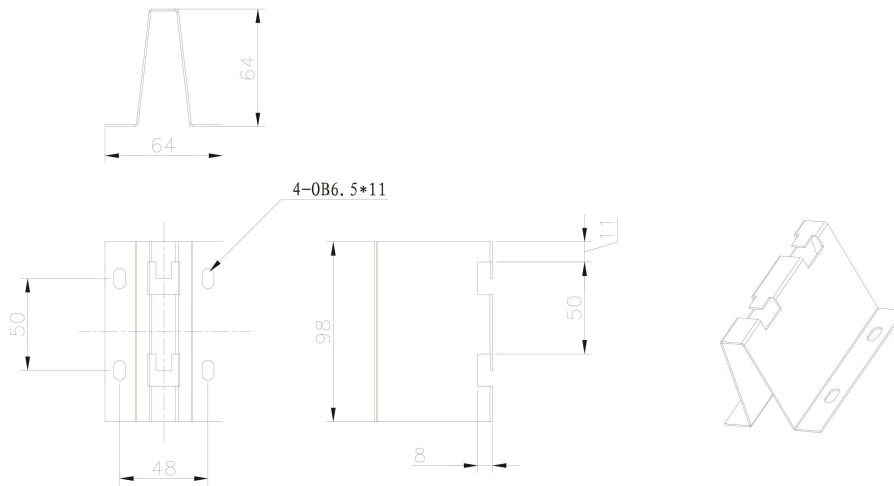

Product Overview

Excel waterfall bracket for dressing cables out of basket tray above the roof of cabinets, racks and other enclosures.

The product stops cables pinching on the wire of basket tray and help create a smooth and natural bend radius

Product Specifications

Feature	Values
---------	--------

Excel Waterfall Bracket for Basket Tray Black

Part Code: 542-055

sales@excel-networking.com
excel-networking.com

Model	Waterfall bracket
Width	90 mm
Height	189.71 mm
Material	Metal
Colour	Black
RAL-number	9005

Product drawing (roof bracket)

Excel Waterfall Bracket for Basket Tray Black

Part Code: 542-055

sales@excel-networking.com
excel-networking.com

Product drawing (waterfall bracket)

Part Code Table

Part Code	Description
542-055	Excel Waterfall Bracket for Basket Tray Black
542-060	Excel Roof Bracket for Basket Tray Black