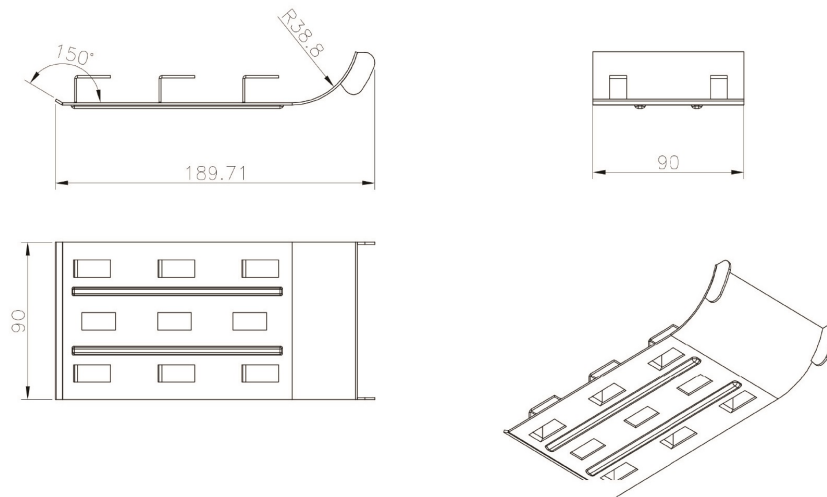

# Excel Waterfall Bracket for Basket Tray Black

Item Code: 542-055

**excel**  
without compromise.

Supplied individually

Black

No fixings required

25 Year system warranty

CIBSE TM65 Embodied Carbon: 21.643 kg CO2e

## Product Overview

Excel waterfall bracket for dressing cables out of basket tray above the roof of cabinets, racks and other enclosures.

The product stops cables pinching on the wire of basket tray and help create a smooth and natural bend radius

## Product Specifications

Feature	Values
Model	Waterfall bracket
Width	90 mm
Height	189.71 mm
Material	Metal
Colour	Black
RAL-number	9005

## Product drawing (roof bracket)