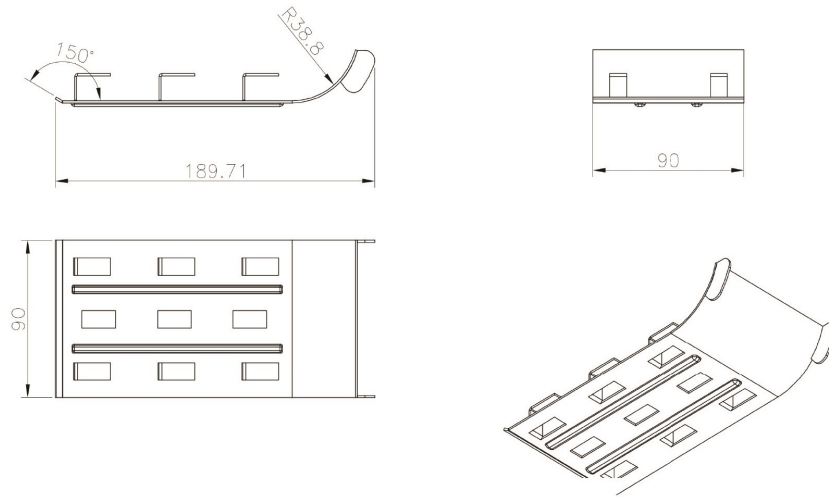

## Product Overview

Excel waterfall bracket for dressing cables out of basket tray above the roof of cabinets, racks and other enclosures.

The product stops cables pinching on the wire of basket tray and help create a smooth and natural bend radius

## Product Specifications

Feature	Values
Model	Waterfall bracket
Width	90 mm
Height	189.71 mm
Material	Metal
Colour	Black
RAL-number	9005

## Product drawing (roof bracket)