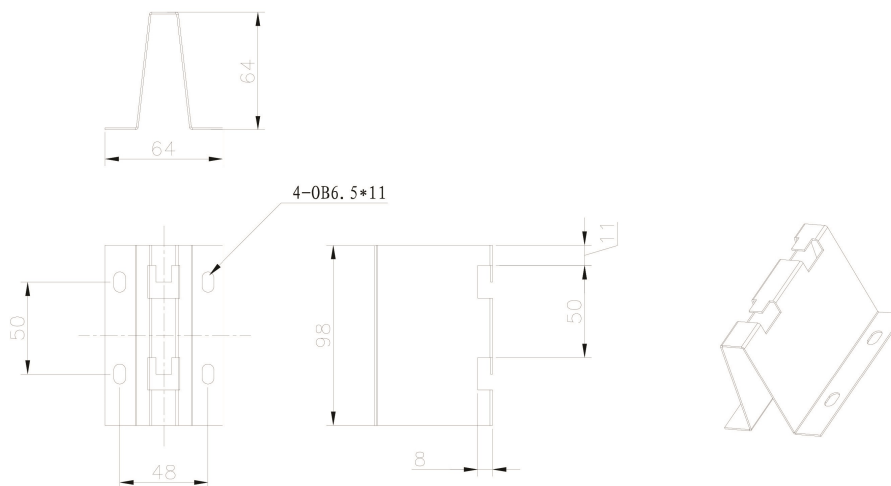

Product drawing (waterfall bracket)

Part Number Table

Part Number	Description
542-055	Excel Waterfall Bracket for Basket Tray Black
542-060	Excel Roof Bracket for Basket Tray Black

Excel is a world class premium performing end to end infrastructure solution designed, Manufactured, supported and delivered without compromise.

Contact us at sales@excel-networking.com