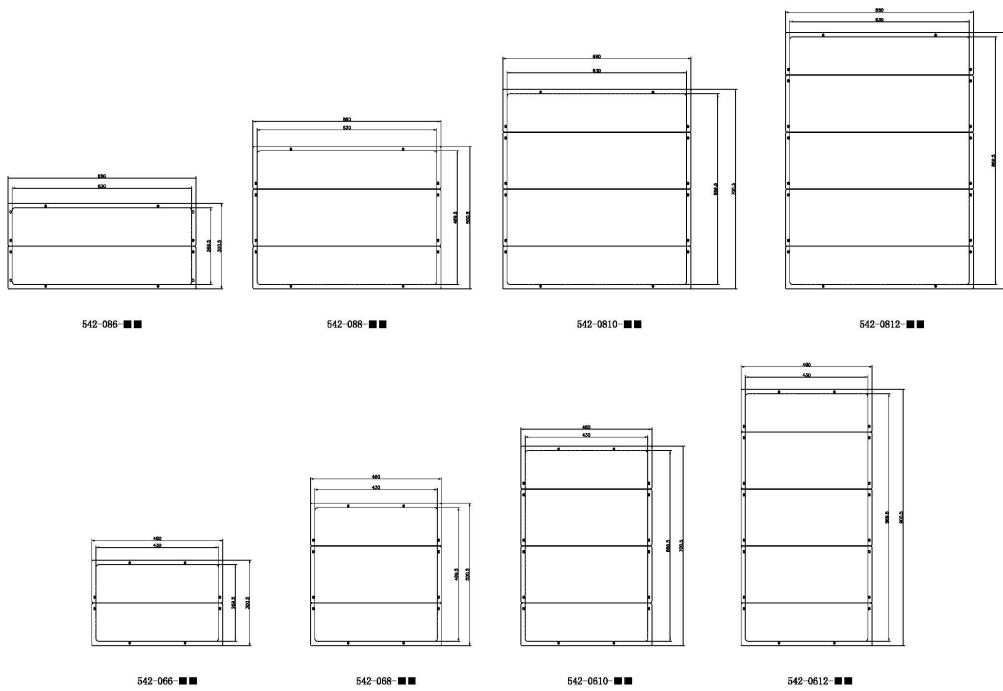

Feature	Values
Model	Floor plate

Environ CR/ER Base Plate for 600W x 1000D Racks Black

Part Code: 542-0610-BK

sales@excel-networking.com
excel-networking.com

Suitable for enclosure building width	600 mm
Width	460 mm
Depth	700.5 mm
Material	Metal
Colour	Black
RAL-number	9005

Environ CR/ER Base Plate for 600W x 1000D Racks Black

Part Code: 542-0610-BK

sales@excel-networking.com
excel-networking.com

Product drawing

Part Code Table

Part Code	Description
542-0610-BK	Environ CR/ER Base Plate for 600W x 1000D Racks Black
542-066-BK	Environ CR/ER Base Plate for 600W x 600D Racks Black
542-068-BK	Environ CR/ER Base Plate for 600W x 800D Racks Black
542-0810-BK	Environ CR/ER Base Plate for 800W x 1000D Racks Black
542-0812-BK	Environ CR/ER Base Plate for 800W x 1200D Racks - Black
542-086-BK	Environ CR/ER Base Plate for 800W x 600D Racks Black
542-088-BK	Environ CR/ER Base Plate for 800W x 800D Racks Black