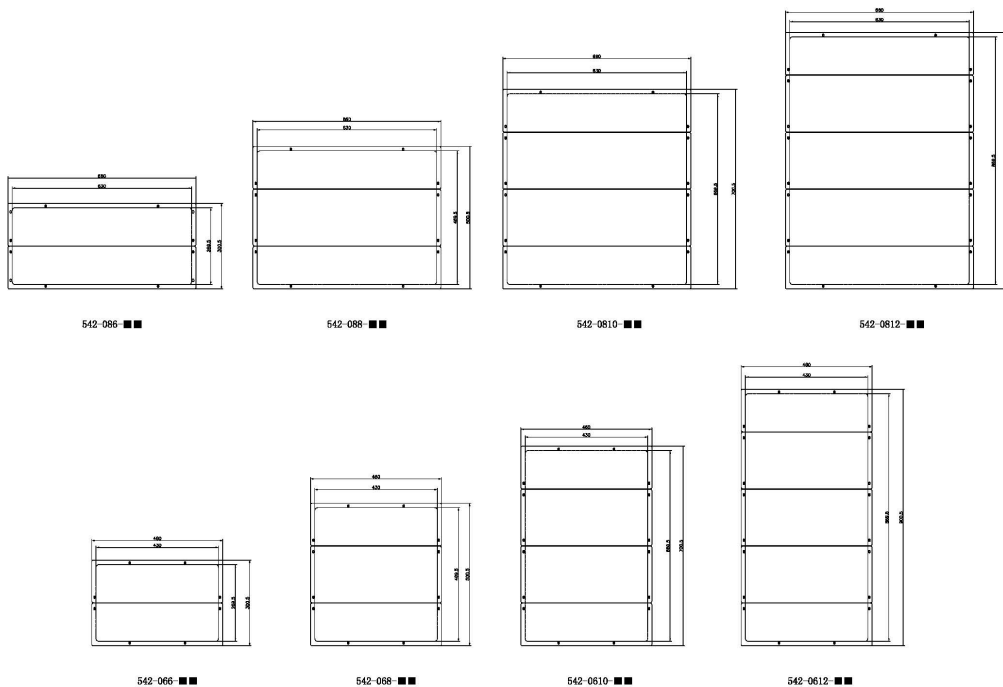

Environ CR/ER Base Plate for 600W x 1000D Racks Black

Item Code: 542-0610-BK

the UK through the Waste (England and Wales) Regulations 2011 (SI 2011 No. 988).

ECHA SCIP Database

Compliant; product does not contain SVHCs (Substances of Very High Concern) as defined under REACH Article 33(1). Submission obligations met under EU REACH and UK REACH.

Regulation (EU) 2019/1021 (POPs)

EU Regulation on Persistent Organic Pollutants — compliant. For Great Britain, compliance is aligned with the Persistent Organic Pollutants (Amendment) (EU Exit) Regulations 2020 (SI 2020 No. 1355).

UK SI 2012 No. 3032

The Restriction of the Use of Certain Hazardous Substances in Electrical and Electronic Equipment Regulations 2012 (UK RoHS) — compliant for Great Britain. Retained EU law, as amended by the Product Safety and Metrology (Amendment etc.) (EU Exit) Regulations 2019.

Product drawing