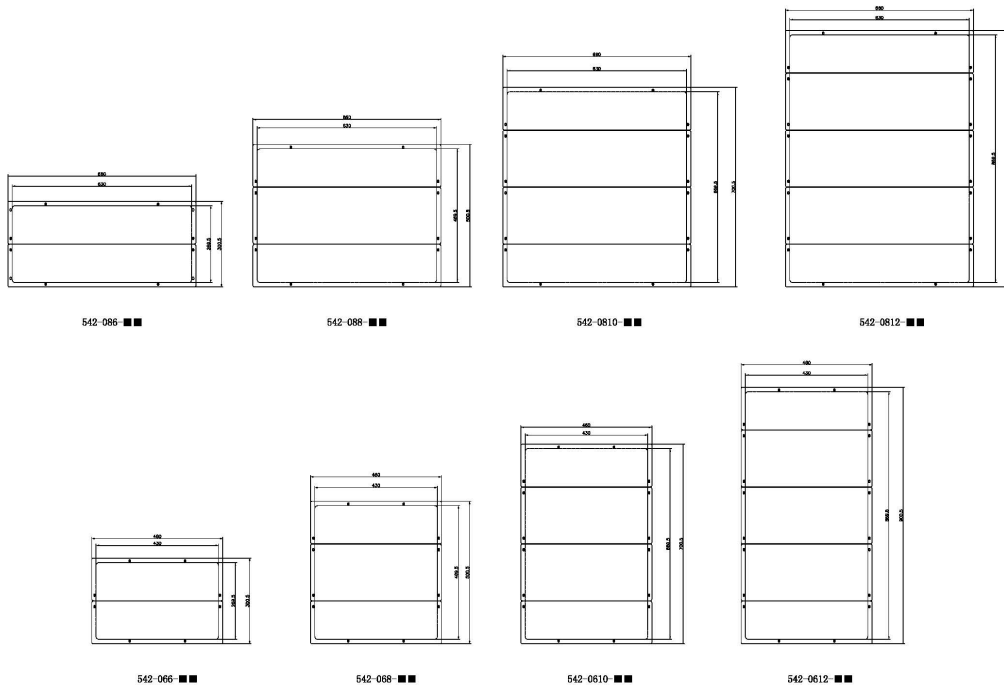

Environ CR/ER Base Plate for 600W x 1000D Racks Black

Item Code: 542-0610-BK

the UK through the Waste (England and Wales) Regulations 2011 (SI 2011 No. 988).

ECHA SCIP Database

Compliant; product does not contain SVHCs (Substances of Very High Concern) as defined under REACH Article 33(1). Submission obligations met under EU REACH and UK REACH.

Regulation (EU) 2019/1021 (POPs)

EU Regulation on Persistent Organic Pollutants — compliant. For Great Britain, compliance is aligned with the Persistent Organic Pollutants (Amendment) (EU Exit) Regulations 2020 (SI 2020 No. 1355).

UK SI 2012 No. 3032

The Restriction of the Use of Certain Hazardous Substances in Electrical and Electronic Equipment Regulations 2012 (UK RoHS) — compliant for Great Britain. Retained EU law, as amended by the Product Safety and Metrology (Amendment etc.) (EU Exit) Regulations 2019.

Product drawing