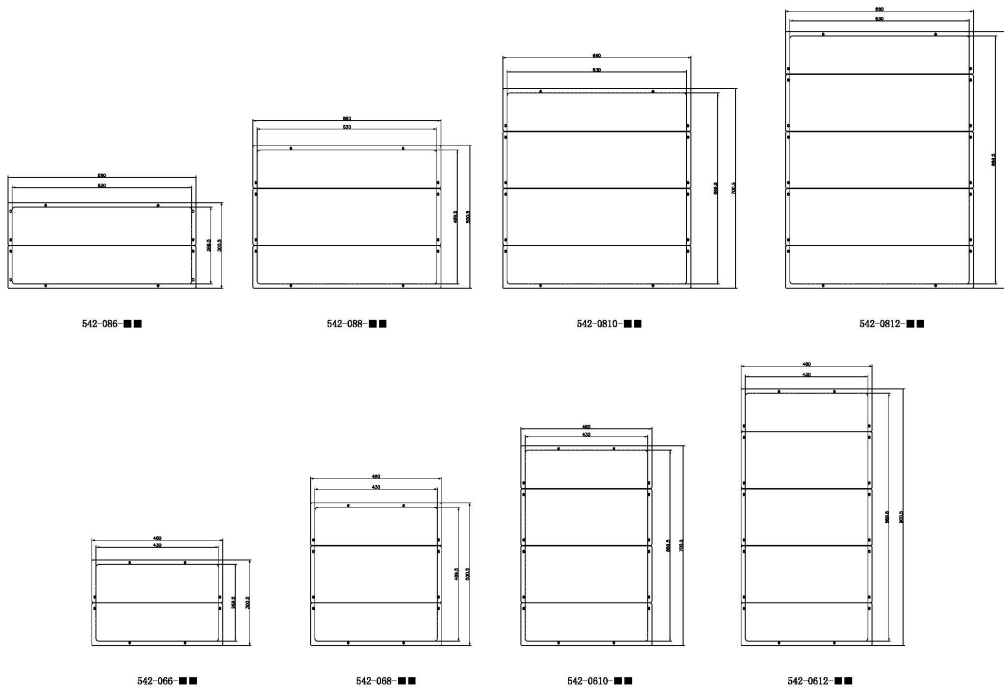

Product Specifications

Feature	Values
Model	Floor plate
Suitable for enclosure building width	600 mm
Width	460 mm
Depth	700.5 mm
Material	Metal
Colour	Black
RAL-number	9005

Standards

Applicable standard	Detail
RoHS-II/-III (2011/65/EU & 2015/863): 2023	Our products, demonstrate full adherence to the regulatory stipulations of the EU Directive 2011/65/EU (RoHS-II) and its corresponding delegated directive 2015/863 (RoHS-III).
WFD: 2023	Compliant to Waste Framework Directive
SCIP: 2023	Compliant - Does Not Contain Substances of Concern In

Environ CR/ER Base Plate for 600W x 1000D Racks Black

Item Code: 542-0610-BK

articles as such or in complex objects (Products)

POPs (EU) No 2019/1021

EU Regulation for the restriction of Persistent Organic Pollutants.

Product drawing

Part Number Table

Part Number	Description
542-0610-BK	Environ CR/ER Base Plate for 600W x 1000D Racks Black
542-066-BK	Environ CR/ER Base Plate for 600W x 600D Racks Black
542-068-BK	Environ CR/ER Base Plate for 600W x 800D Racks Black
542-0810-BK	Environ CR/ER Base Plate for 800W x 1000D Racks Black
542-0812-BK	Environ CR/ER Base Plate for 800W x 1200D Racks - Black
542-086-BK	Environ CR/ER Base Plate for 800W x 600D Racks Black
542-088-BK	Environ CR/ER Base Plate for 800W x 800D Racks Black