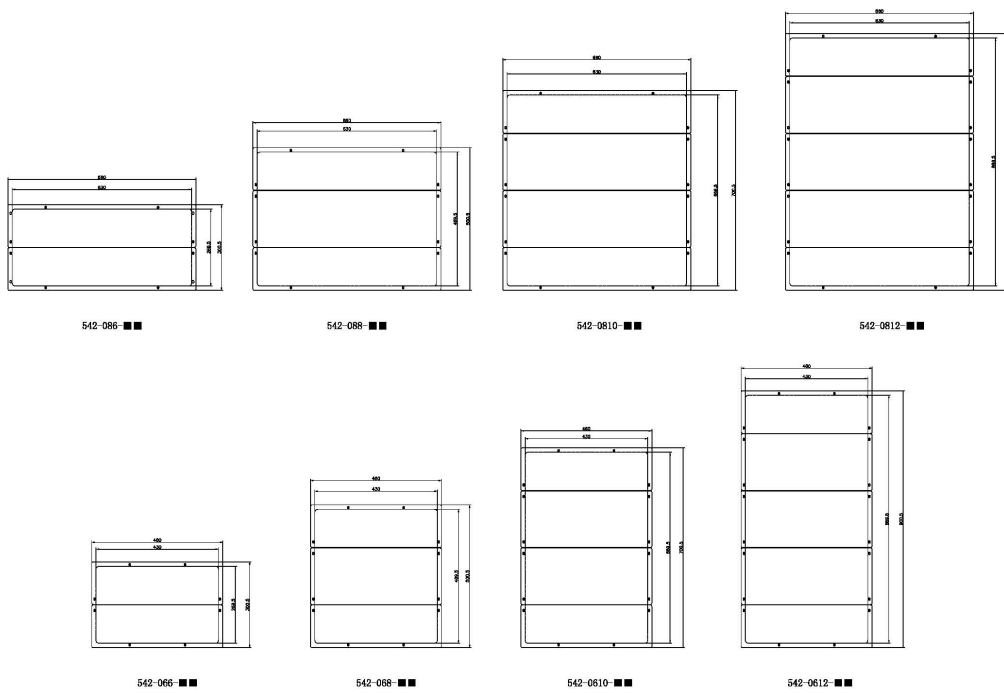

Product Specifications

Feature	Values
Model	Floor plate
Suitable for enclosure building width	600 mm
Width	460 mm
Depth	700.5 mm
Material	Metal
Colour	Black
RAL-number	9005

Standards

Applicable standard	Detail
RoHS-II/-III (2011/65/EU & 2015/863): 2023	Our products, demonstrate full adherence to the regulatory stipulations of the EU Directive 2011/65/EU (RoHS-II) and its corresponding delegated directive 2015/863 (RoHS-III).
WFD: 2023	Compliant to Waste Framework Directive
SCIP: 2023	Compliant - Does Not Contain Substances of Concern In

Environ CR/ER Base Plate for 600W x 1000D Racks Black

Item Code: 542-0610-BK

articles as such or in complex objects (Products)

POPs (EU) No 2019/1021

EU Regulation for the restriction of Persistent Organic Pollutants.

Product drawing

Part Number Table

Part Number	Description
542-0610-BK	Environ CR/ER Base Plate for 600W x 1000D Racks Black
542-066-BK	Environ CR/ER Base Plate for 600W x 600D Racks Black
542-068-BK	Environ CR/ER Base Plate for 600W x 800D Racks Black
542-0810-BK	Environ CR/ER Base Plate for 800W x 1000D Racks Black
542-0812-BK	Environ CR/ER Base Plate for 800W x 1200D Racks - Black
542-086-BK	Environ CR/ER Base Plate for 800W x 600D Racks Black
542-088-BK	Environ CR/ER Base Plate for 800W x 800D Racks Black