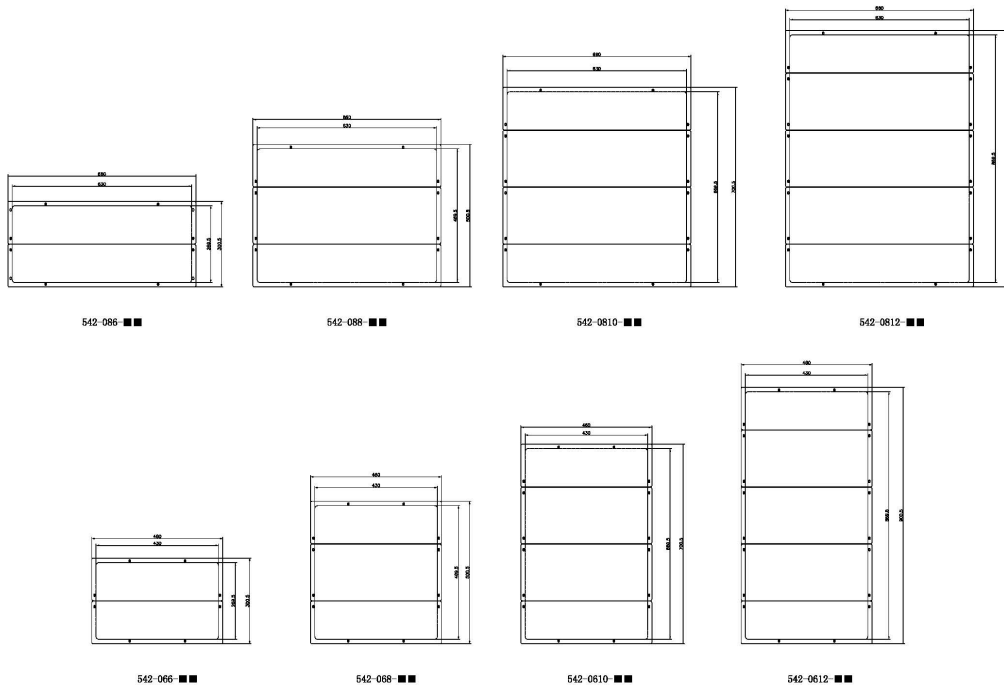

Environ CR/ER Base Plate for 600W x 600D Racks Black

Item Code: 542-066-BK

the UK through the Waste (England and Wales) Regulations 2011 (SI 2011 No. 988).

ECHA SCIP Database

Compliant; product does not contain SVHCs (Substances of Very High Concern) as defined under REACH Article 33(1). Submission obligations met under EU REACH and UK REACH.

Regulation (EU) 2019/1021 (POPs)

EU Regulation on Persistent Organic Pollutants — compliant. For Great Britain, compliance is aligned with the Persistent Organic Pollutants (Amendment) (EU Exit) Regulations 2020 (SI 2020 No. 1355).

UK SI 2012 No. 3032

The Restriction of the Use of Certain Hazardous Substances in Electrical and Electronic Equipment Regulations 2012 (UK RoHS) — compliant for Great Britain. Retained EU law, as amended by the Product Safety and Metrology (Amendment etc.) (EU Exit) Regulations 2019.

Product drawing