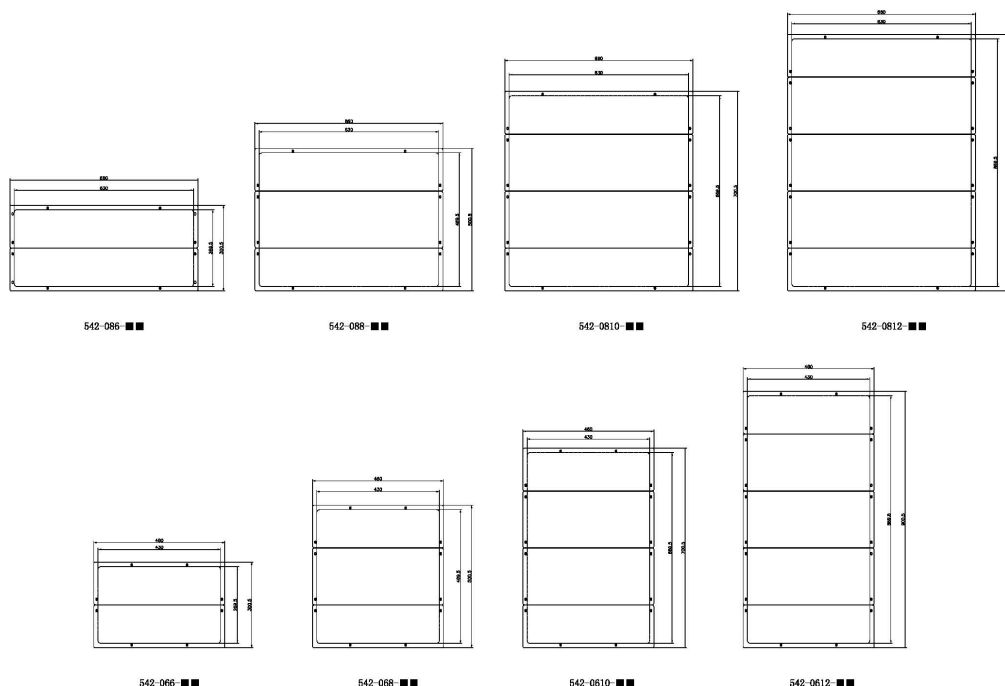

Feature	Values
Model	Floor plate

Environ CR/ER Base Plate for 600W x 600D Racks Black

Part Code: 542-066-BK

sales@excel-networking.com
excel-networking.com

Suitable for enclosure building width	600 mm
Width	460 mm
Depth	300.5 mm
Material	Metal
Colour	Black
RAL-number	9005

Environ CR/ER Base Plate for 600W x 600D Racks Black

Part Code: 542-066-BK

sales@excel-networking.com
excel-networking.com

Product drawing

Part Code Table

Part Code	Description
542-0610-BK	Environ CR/ER Base Plate for 600W x 1000D Racks Black
542-066-BK	Environ CR/ER Base Plate for 600W x 600D Racks Black
542-068-BK	Environ CR/ER Base Plate for 600W x 800D Racks Black
542-0810-BK	Environ CR/ER Base Plate for 800W x 1000D Racks Black
542-0812-BK	Environ CR/ER Base Plate for 800W x 1200D Racks - Black
542-086-BK	Environ CR/ER Base Plate for 800W x 600D Racks Black
542-088-BK	Environ CR/ER Base Plate for 800W x 800D Racks Black