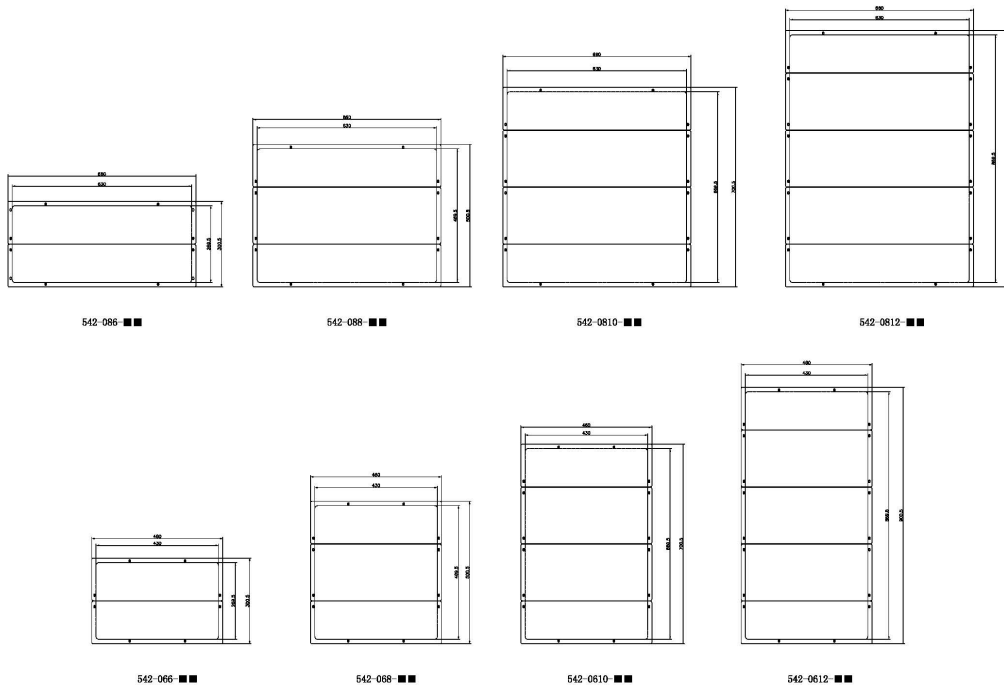

Environ CR/ER Base Plate for 600W x 800D Racks Black

Item Code: 542-068-BK

the UK through the Waste (England and Wales) Regulations 2011 (SI 2011 No. 988).

ECHA SCIP Database

Compliant; product does not contain SVHCs (Substances of Very High Concern) as defined under REACH Article 33(1). Submission obligations met under EU REACH and UK REACH.

Regulation (EU) 2019/1021 (POPs)

EU Regulation on Persistent Organic Pollutants — compliant. For Great Britain, compliance is aligned with the Persistent Organic Pollutants (Amendment) (EU Exit) Regulations 2020 (SI 2020 No. 1355).

UK SI 2012 No. 3032

The Restriction of the Use of Certain Hazardous Substances in Electrical and Electronic Equipment Regulations 2012 (UK RoHS) — compliant for Great Britain. Retained EU law, as amended by the Product Safety and Metrology (Amendment etc.) (EU Exit) Regulations 2019.

Product drawing