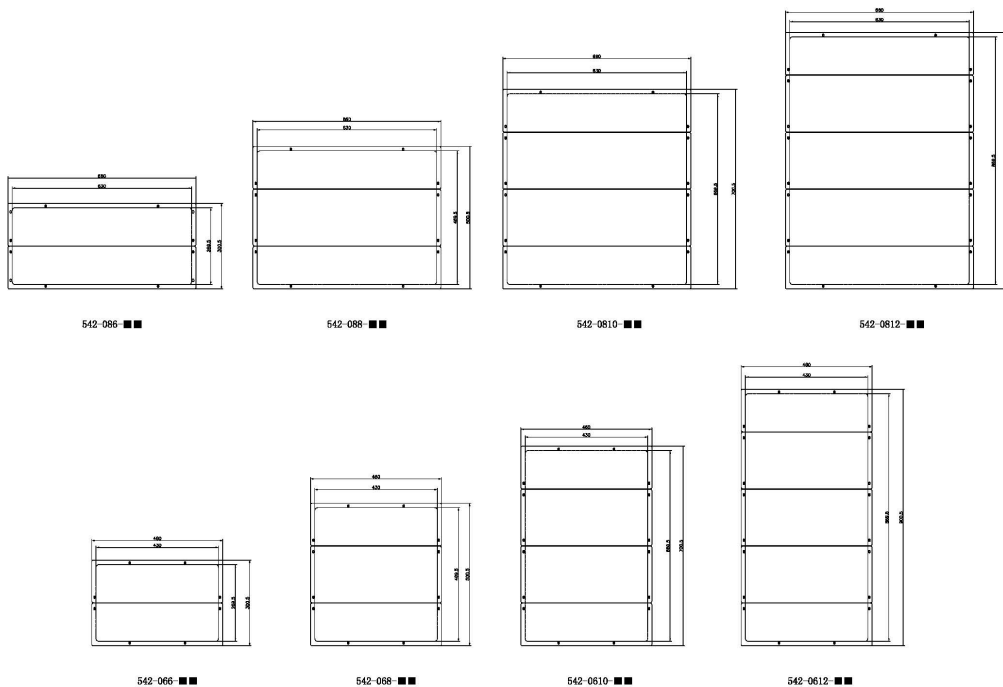

Environ CR/ER Base Plate for 600W x 800D Racks Black

Item Code: 542-068-BK

the UK through the Waste (England and Wales) Regulations 2011 (SI 2011 No. 988).

ECHA SCIP Database

Compliant; product does not contain SVHCs (Substances of Very High Concern) as defined under REACH Article 33(1). Submission obligations met under EU REACH and UK REACH.

Regulation (EU) 2019/1021 (POPs)

EU Regulation on Persistent Organic Pollutants — compliant. For Great Britain, compliance is aligned with the Persistent Organic Pollutants (Amendment) (EU Exit) Regulations 2020 (SI 2020 No. 1355).

UK SI 2012 No. 3032

The Restriction of the Use of Certain Hazardous Substances in Electrical and Electronic Equipment Regulations 2012 (UK RoHS) — compliant for Great Britain. Retained EU law, as amended by the Product Safety and Metrology (Amendment etc.) (EU Exit) Regulations 2019.

Product drawing