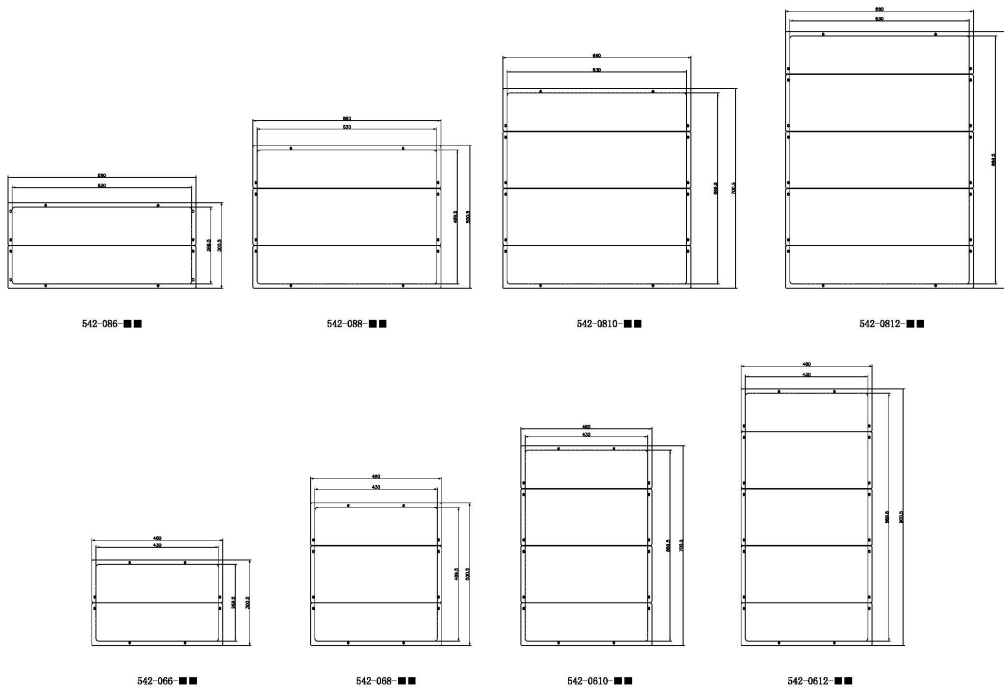

Product Specifications

Feature	Values
Model	Floor plate
Suitable for enclosure building width	600 mm
Width	460 mm
Depth	500.5 mm
Material	Metal
Colour	Black
RAL-number	9005

Standards

Applicable standard	Detail
RoHS-II/-III (2011/65/EU & 2015/863): 2023	Our products, demonstrate full adherence to the regulatory stipulations of the EU Directive 2011/65/EU (RoHS-II) and its corresponding delegated directive 2015/863 (RoHS-III).
WFD: 2023	Compliant to Waste Framework Directive
SCIP: 2023	Compliant - Does Not Contain Substances of Concern In

Environ CR/ER Base Plate for 600W x 800D Racks Black

Item Code: 542-068-BK

articles as such or in complex objects (Products)

POPs (EU) No 2019/1021

EU Regulation for the restriction of Persistent Organic Pollutants.

Product drawing

Part Number Table

Part Number	Description
542-0610-BK	Environ CR/ER Base Plate for 600W x 1000D Racks Black
542-066-BK	Environ CR/ER Base Plate for 600W x 600D Racks Black
542-068-BK	Environ CR/ER Base Plate for 600W x 800D Racks Black
542-0810-BK	Environ CR/ER Base Plate for 800W x 1000D Racks Black
542-0812-BK	Environ CR/ER Base Plate for 800W x 1200D Racks - Black
542-086-BK	Environ CR/ER Base Plate for 800W x 600D Racks Black
542-088-BK	Environ CR/ER Base Plate for 800W x 800D Racks Black