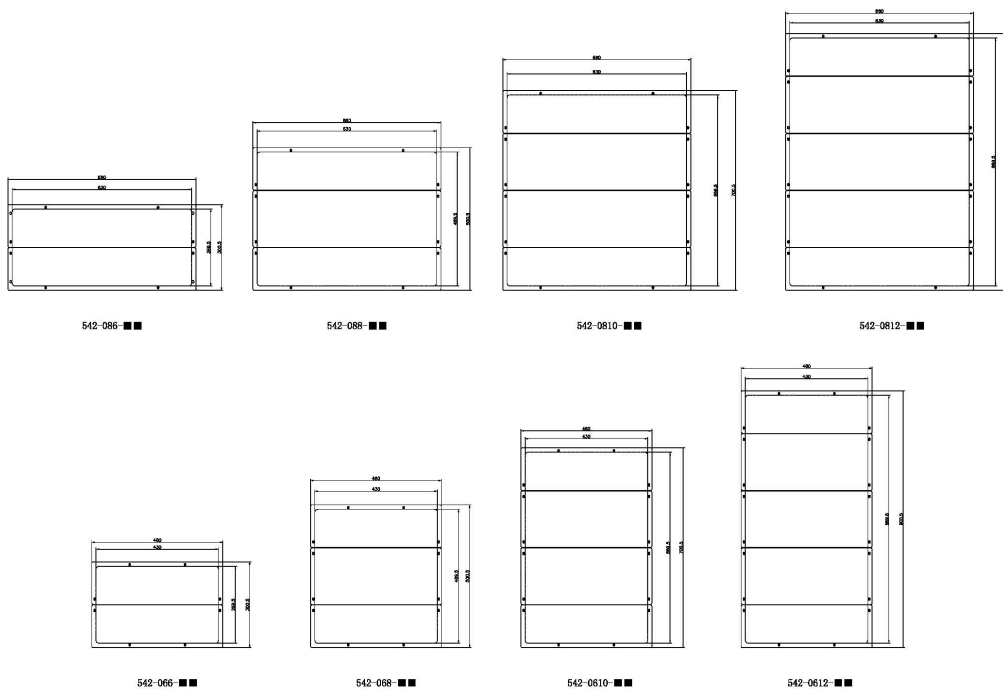

Product Specifications

Feature	Values
Model	Floor plate
Suitable for enclosure building width	800 mm
Width	660 mm
Depth	700.5 mm
Material	Metal
Colour	Black
RAL-number	9005

Standards

Applicable standard	Detail
RoHS-II/-III (2011/65/EU & 2015/863): 2023	Our products, demonstrate full adherence to the regulatory stipulations of the EU Directive 2011/65/EU (RoHS-II) and its corresponding delegated directive 2015/863 (RoHS-III).
WFD: 2023	Compliant to Waste Framework Directive
SCIP: 2023	Compliant - Does Not Contain Substances of Concern In

Environ CR/ER Base Plate for 800W x 1000D Racks Black

Item Code: 542-0810-BK

articles as such or in complex objects (Products)

POPs (EU) No 2019/1021

EU Regulation for the restriction of Persistent Organic Pollutants.

Product drawing

Part Number Table

Part Number	Description
542-0610-BK	Environ CR/ER Base Plate for 600W x 1000D Racks Black
542-066-BK	Environ CR/ER Base Plate for 600W x 600D Racks Black
542-068-BK	Environ CR/ER Base Plate for 600W x 800D Racks Black
542-0810-BK	Environ CR/ER Base Plate for 800W x 1000D Racks Black
542-0812-BK	Environ CR/ER Base Plate for 800W x 1200D Racks - Black
542-086-BK	Environ CR/ER Base Plate for 800W x 600D Racks Black
542-088-BK	Environ CR/ER Base Plate for 800W x 800D Racks Black