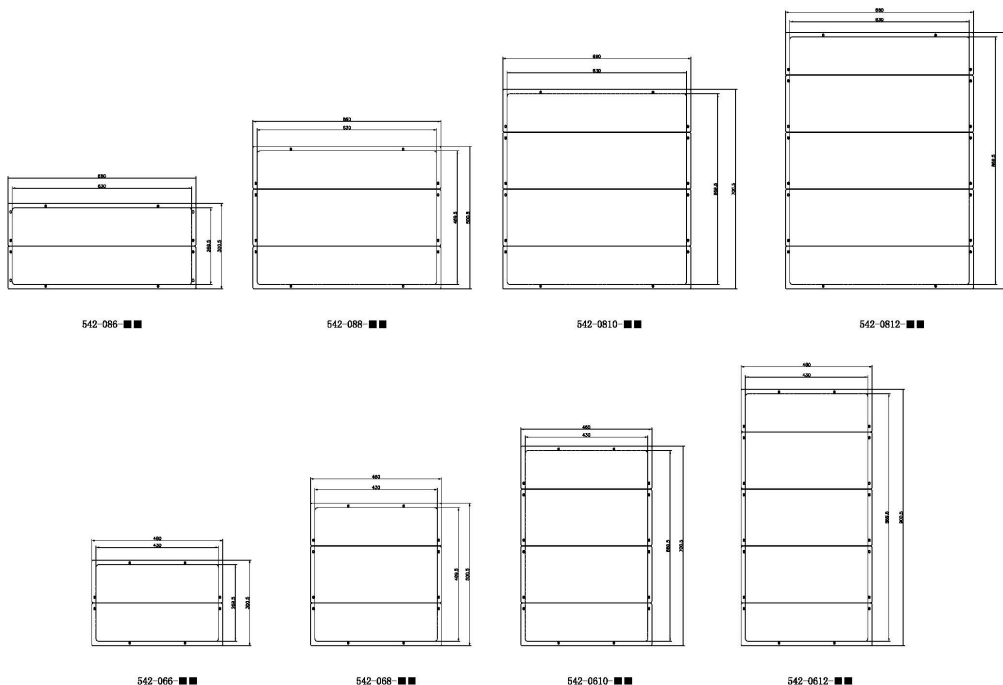

Environ CR/ER Base Plate for 800W x 1000D Racks Black

Item Code: 542-0810-BK

the UK through the Waste (England and Wales) Regulations 2011 (SI 2011 No. 988).

ECHA SCIP Database

Compliant; product does not contain SVHCs (Substances of Very High Concern) as defined under REACH Article 33(1). Submission obligations met under EU REACH and UK REACH.

Regulation (EU) 2019/1021 (POPs)

EU Regulation on Persistent Organic Pollutants — compliant. For Great Britain, compliance is aligned with the Persistent Organic Pollutants (Amendment) (EU Exit) Regulations 2020 (SI 2020 No. 1355).

UK SI 2012 No. 3032

The Restriction of the Use of Certain Hazardous Substances in Electrical and Electronic Equipment Regulations 2012 (UK RoHS) — compliant for Great Britain. Retained EU law, as amended by the Product Safety and Metrology (Amendment etc.) (EU Exit) Regulations 2019.

Product drawing