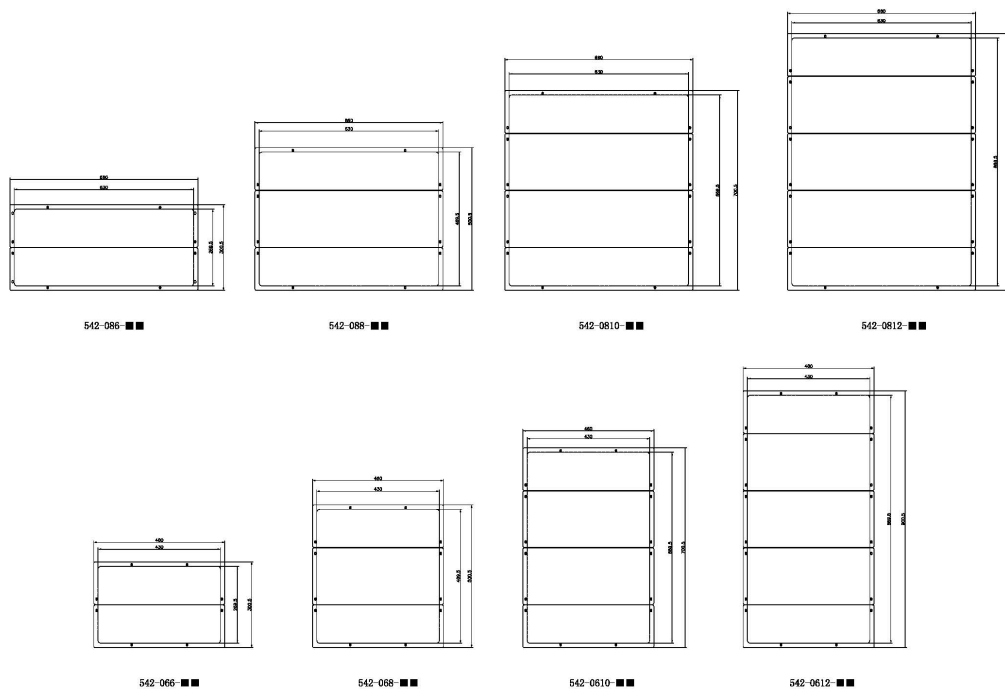

Product Specifications

Feature	Values
Model	Floor plate
Suitable for enclosure building width	800 mm
Width	660 mm
Depth	700.5 mm
Material	Metal
Colour	Black
RAL-number	9005

Standards

Applicable standard	Detail
RoHS-II/-III (2011/65/EU & 2015/863): 2023	Our products, demonstrate full adherence to the regulatory stipulations of the EU Directive 2011/65/EU (RoHS-II) and its corresponding delegated directive 2015/863 (RoHS-III).
WFD: 2023	Compliant to Waste Framework Directive
SCIP: 2023	Compliant - Does Not Contain Substances of Concern In

Environ CR/ER Base Plate for 800W x 1000D Racks Black

Item Code: 542-0810-BK

articles as such or in complex objects (Products)

POPs (EU) No 2019/1021

EU Regulation for the restriction of Persistent Organic Pollutants.

Product drawing

Part Number Table

Part Number	Description
542-0610-BK	Environ CR/ER Base Plate for 600W x 1000D Racks Black
542-066-BK	Environ CR/ER Base Plate for 600W x 600D Racks Black
542-068-BK	Environ CR/ER Base Plate for 600W x 800D Racks Black
542-0810-BK	Environ CR/ER Base Plate for 800W x 1000D Racks Black
542-0812-BK	Environ CR/ER Base Plate for 800W x 1200D Racks - Black
542-086-BK	Environ CR/ER Base Plate for 800W x 600D Racks Black
542-088-BK	Environ CR/ER Base Plate for 800W x 800D Racks Black