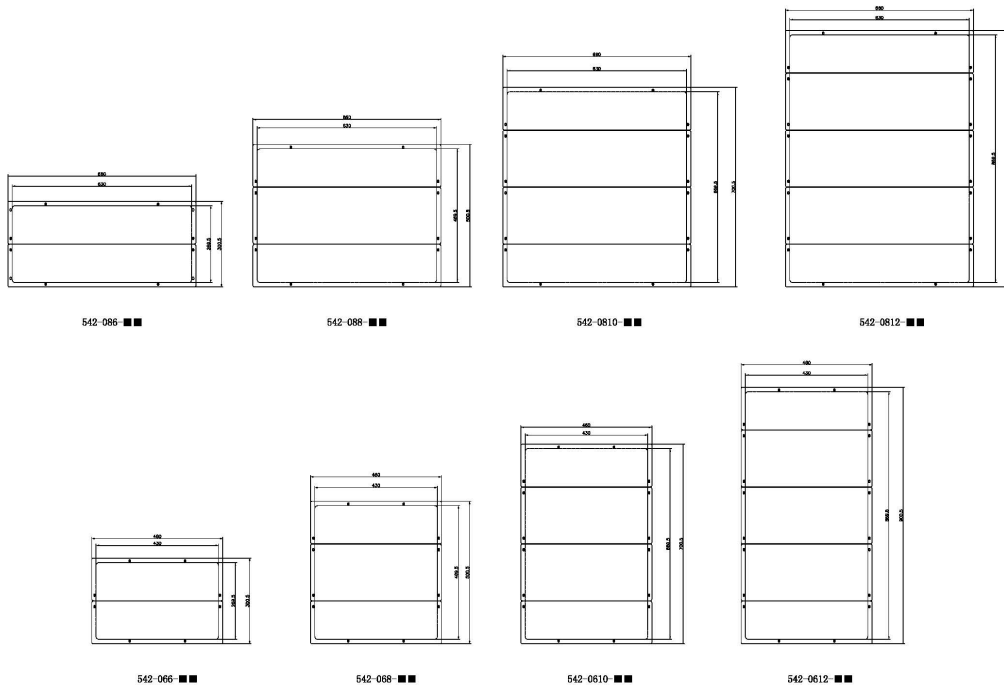

Environ CR/ER Base Plate for 800W x 1000D Racks Black

Item Code: 542-0810-BK

the UK through the Waste (England and Wales) Regulations 2011 (SI 2011 No. 988).

ECHA SCIP Database

Compliant; product does not contain SVHCs (Substances of Very High Concern) as defined under REACH Article 33(1). Submission obligations met under EU REACH and UK REACH.

Regulation (EU) 2019/1021 (POPs)

EU Regulation on Persistent Organic Pollutants — compliant. For Great Britain, compliance is aligned with the Persistent Organic Pollutants (Amendment) (EU Exit) Regulations 2020 (SI 2020 No. 1355).

UK SI 2012 No. 3032

The Restriction of the Use of Certain Hazardous Substances in Electrical and Electronic Equipment Regulations 2012 (UK RoHS) — compliant for Great Britain. Retained EU law, as amended by the Product Safety and Metrology (Amendment etc.) (EU Exit) Regulations 2019.

Product drawing