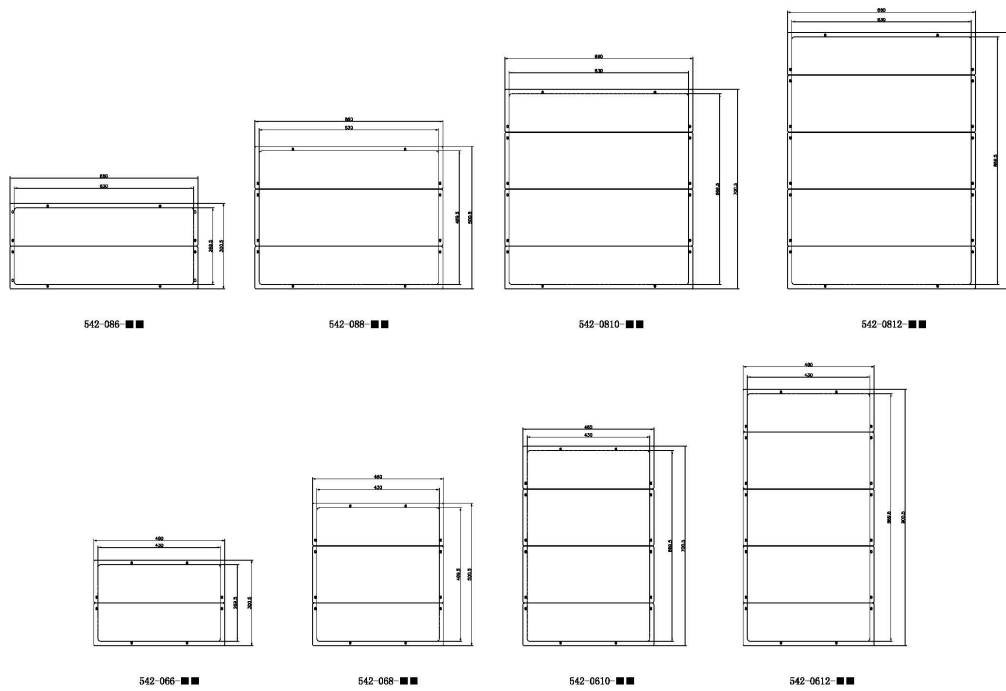

Feature	Values
Model	Floor plate

Environ CR/ER Base Plate for 800W x 1000D Racks Black

Part Code: 542-0810-BK

sales@excel-networking.com
excel-networking.com

Suitable for enclosure building width	800 mm
Width	660 mm
Depth	700.5 mm
Material	Metal
Colour	Black
RAL-number	9005

Environ CR/ER Base Plate for 800W x 1000D Racks Black

Part Code: 542-0810-BK

sales@excel-networking.com
excel-networking.com

Product drawing

Part Code Table

Part Code	Description
542-0610-BK	Environ CR/ER Base Plate for 600W x 1000D Racks Black
542-066-BK	Environ CR/ER Base Plate for 600W x 600D Racks Black
542-068-BK	Environ CR/ER Base Plate for 600W x 800D Racks Black
542-0810-BK	Environ CR/ER Base Plate for 800W x 1000D Racks Black
542-0812-BK	Environ CR/ER Base Plate for 800W x 1200D Racks - Black
542-086-BK	Environ CR/ER Base Plate for 800W x 600D Racks Black
542-088-BK	Environ CR/ER Base Plate for 800W x 800D Racks Black