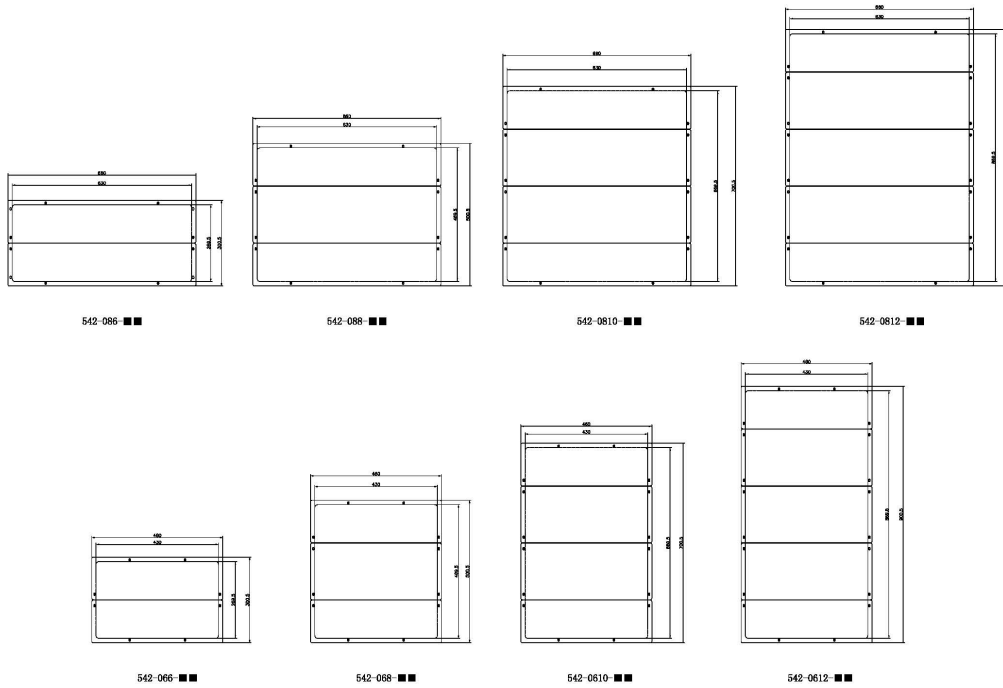

Feature	Values
Model	Floor plate

Environ CR/ER Base Plate for 800W x 600D Racks Black

Part Code: 542-086-BK

sales@excel-networking.com
excel-networking.com

Suitable for enclosure building width	800 mm
Width	660 mm
Depth	300.5 mm
Material	Metal
Colour	Black
RAL-number	9005

Environ CR/ER Base Plate for 800W x 600D Racks Black

Part Code: 542-086-BK

sales@excel-networking.com
excel-networking.com

Product drawing

Part Code Table

Part Code	Description
542-0610-BK	Environ CR/ER Base Plate for 600W x 1000D Racks Black
542-066-BK	Environ CR/ER Base Plate for 600W x 600D Racks Black
542-068-BK	Environ CR/ER Base Plate for 600W x 800D Racks Black
542-0810-BK	Environ CR/ER Base Plate for 800W x 1000D Racks Black
542-0812-BK	Environ CR/ER Base Plate for 800W x 1200D Racks - Black
542-086-BK	Environ CR/ER Base Plate for 800W x 600D Racks Black
542-088-BK	Environ CR/ER Base Plate for 800W x 800D Racks Black