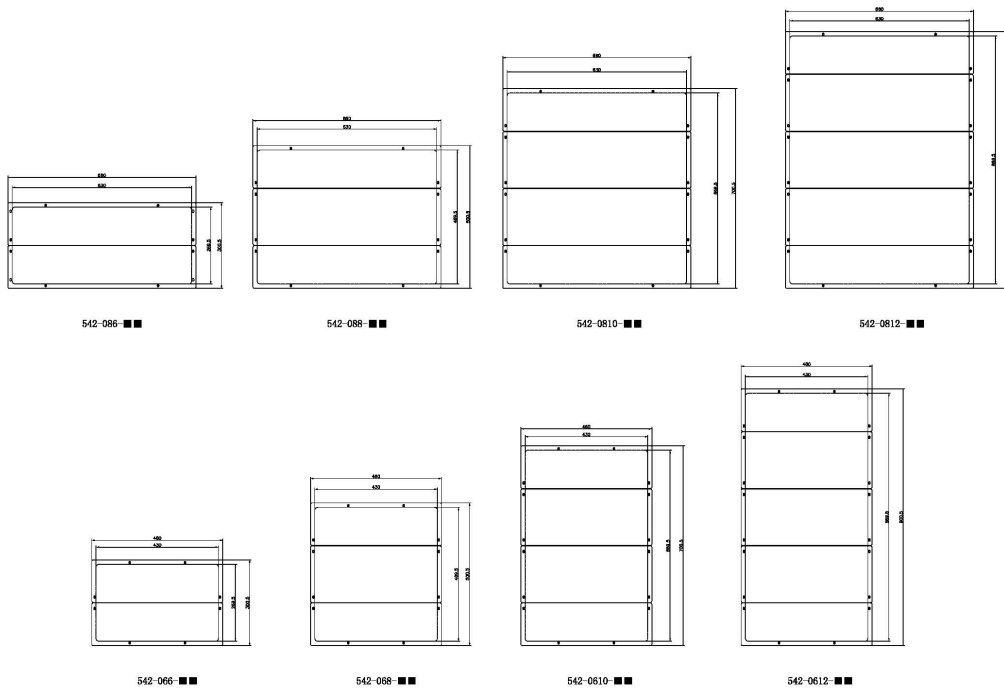

Product Specifications

Feature	Values
Model	Floor plate
Suitable for enclosure building width	800 mm
Width	660 mm
Depth	300.5 mm
Material	Metal
Colour	Black
RAL-number	9005

Standards

Applicable standard	Detail
RoHS-II/-III (2011/65/EU & 2015/863): 2023	Our products, demonstrate full adherence to the regulatory stipulations of the EU Directive 2011/65/EU (RoHS-II) and its corresponding delegated directive 2015/863 (RoHS-III).
WFD: 2023	Compliant to Waste Framework Directive
SCIP: 2023	Compliant - Does Not Contain Substances of Concern In

Environ CR/ER Base Plate for 800W x 600D Racks Black

Item Code: 542-086-BK

articles as such or in complex objects (Products)

POPs (EU) No 2019/1021

EU Regulation for the restriction of Persistent Organic Pollutants.

Product drawing

Part Number Table

Part Number	Description
542-0610-BK	Environ CR/ER Base Plate for 600W x 1000D Racks Black
542-066-BK	Environ CR/ER Base Plate for 600W x 600D Racks Black
542-068-BK	Environ CR/ER Base Plate for 600W x 800D Racks Black
542-0810-BK	Environ CR/ER Base Plate for 800W x 1000D Racks Black
542-0812-BK	Environ CR/ER Base Plate for 800W x 1200D Racks - Black
542-086-BK	Environ CR/ER Base Plate for 800W x 600D Racks Black
542-088-BK	Environ CR/ER Base Plate for 800W x 800D Racks Black