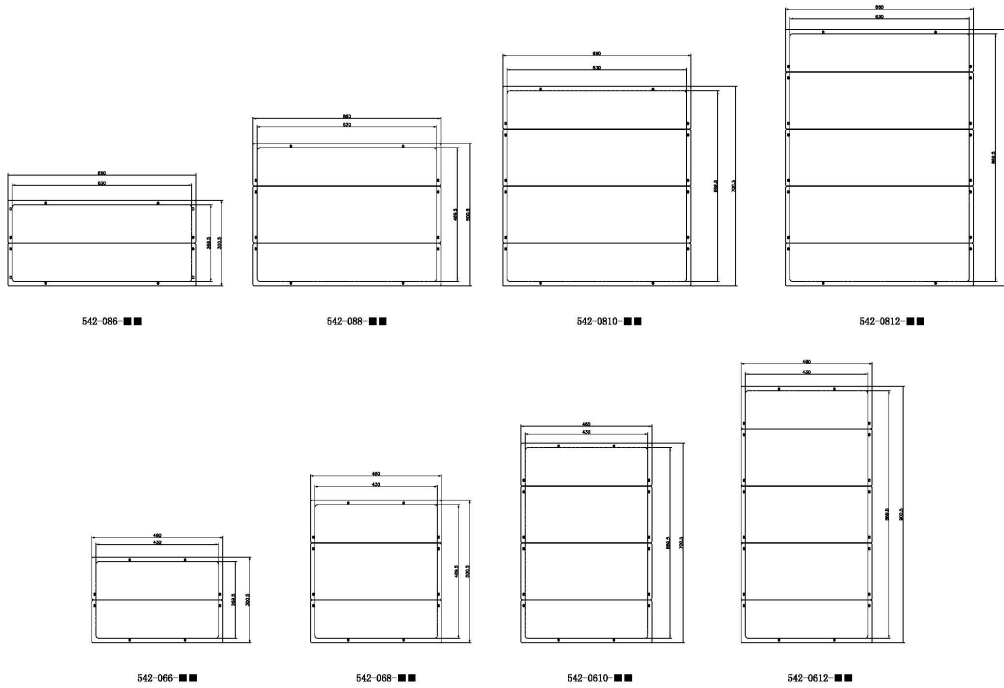

Feature	Values
Model	Floor plate

Environ CR/ER Base Plate for 800W x 800D Racks Black

Part Code: 542-088-BK

sales@excel-networking.com
excel-networking.com

Suitable for enclosure building width	800 mm
Width	660 mm
Depth	500.5 mm
Material	Metal
Colour	Black
RAL-number	9005

Environ CR/ER Base Plate for 800W x 800D Racks Black

Part Code: 542-088-BK

sales@excel-networking.com
excel-networking.com

Product drawing

Part Code Table

Part Code	Description
542-0610-BK	Environ CR/ER Base Plate for 600W x 1000D Racks Black
542-066-BK	Environ CR/ER Base Plate for 600W x 600D Racks Black
542-068-BK	Environ CR/ER Base Plate for 600W x 800D Racks Black
542-0810-BK	Environ CR/ER Base Plate for 800W x 1000D Racks Black
542-0812-BK	Environ CR/ER Base Plate for 800W x 1200D Racks - Black
542-086-BK	Environ CR/ER Base Plate for 800W x 600D Racks Black
542-088-BK	Environ CR/ER Base Plate for 800W x 800D Racks Black