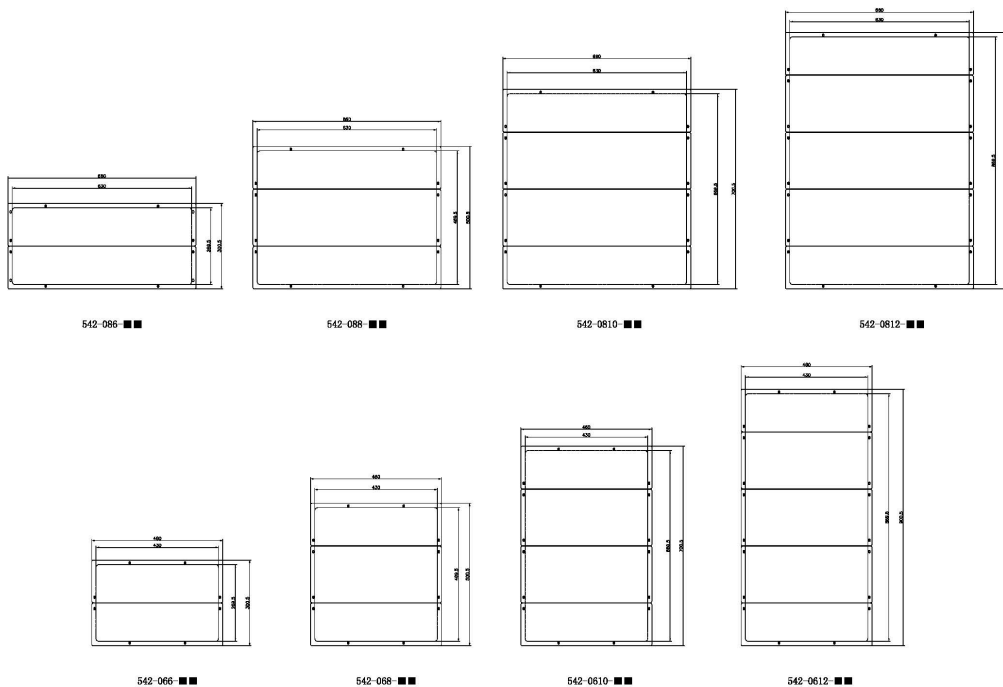

Environ CR/ER Base Plate for 800W x 800D Racks Black

Item Code: 542-088-BK

the UK through the Waste (England and Wales) Regulations 2011 (SI 2011 No. 988).

ECHA SCIP Database

Compliant; product does not contain SVHCs (Substances of Very High Concern) as defined under REACH Article 33(1). Submission obligations met under EU REACH and UK REACH.

Regulation (EU) 2019/1021 (POPs)

EU Regulation on Persistent Organic Pollutants — compliant. For Great Britain, compliance is aligned with the Persistent Organic Pollutants (Amendment) (EU Exit) Regulations 2020 (SI 2020 No. 1355).

UK SI 2012 No. 3032

The Restriction of the Use of Certain Hazardous Substances in Electrical and Electronic Equipment Regulations 2012 (UK RoHS) — compliant for Great Britain. Retained EU law, as amended by the Product Safety and Metrology (Amendment etc.) (EU Exit) Regulations 2019.

Product drawing