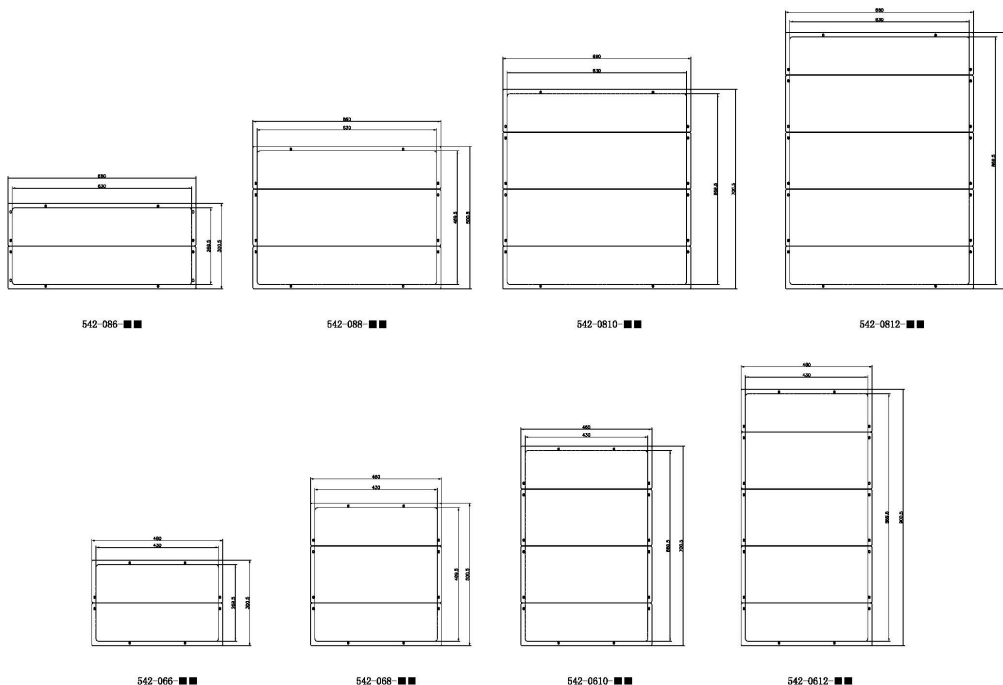

Environ CR/ER Base Plate for 800W x 800D Racks Black

Item Code: 542-088-BK

the UK through the Waste (England and Wales) Regulations 2011 (SI 2011 No. 988).

ECHA SCIP Database

Compliant; product does not contain SVHCs (Substances of Very High Concern) as defined under REACH Article 33(1). Submission obligations met under EU REACH and UK REACH.

Regulation (EU) 2019/1021 (POPs)

EU Regulation on Persistent Organic Pollutants — compliant. For Great Britain, compliance is aligned with the Persistent Organic Pollutants (Amendment) (EU Exit) Regulations 2020 (SI 2020 No. 1355).

UK SI 2012 No. 3032

The Restriction of the Use of Certain Hazardous Substances in Electrical and Electronic Equipment Regulations 2012 (UK RoHS) — compliant for Great Britain. Retained EU law, as amended by the Product Safety and Metrology (Amendment etc.) (EU Exit) Regulations 2019.

Product drawing