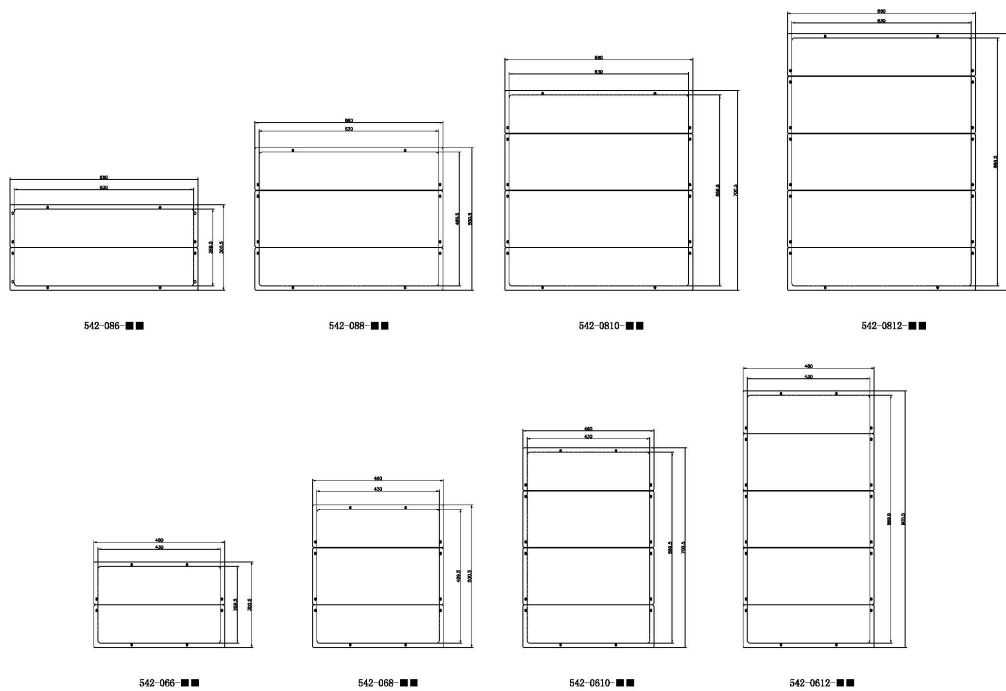

Product Specifications

Feature	Values
Model	Floor plate
Suitable for enclosure building width	800 mm
Width	660 mm
Depth	500.5 mm
Material	Metal
Colour	Black
RAL-number	9005

Standards

Applicable standard	Detail
RoHS-II/-III (2011/65/EU & 2015/863): 2023	Our products, demonstrate full adherence to the regulatory stipulations of the EU Directive 2011/65/EU (RoHS-II) and its corresponding delegated directive 2015/863 (RoHS-III).
WFD: 2023	Compliant to Waste Framework Directive
SCIP: 2023	Compliant - Does Not Contain Substances of Concern In

Environ CR/ER Base Plate for 800W x 800D Racks Black

Item Code: 542-088-BK

articles as such or in complex objects (Products)

POPs (EU) No 2019/1021

EU Regulation for the restriction of Persistent Organic Pollutants.

Product drawing

Part Number Table

Part Number	Description
542-0610-BK	Environ CR/ER Base Plate for 600W x 1000D Racks Black
542-066-BK	Environ CR/ER Base Plate for 600W x 600D Racks Black
542-068-BK	Environ CR/ER Base Plate for 600W x 800D Racks Black
542-0810-BK	Environ CR/ER Base Plate for 800W x 1000D Racks Black
542-0812-BK	Environ CR/ER Base Plate for 800W x 1200D Racks - Black
542-086-BK	Environ CR/ER Base Plate for 800W x 600D Racks Black
542-088-BK	Environ CR/ER Base Plate for 800W x 800D Racks Black