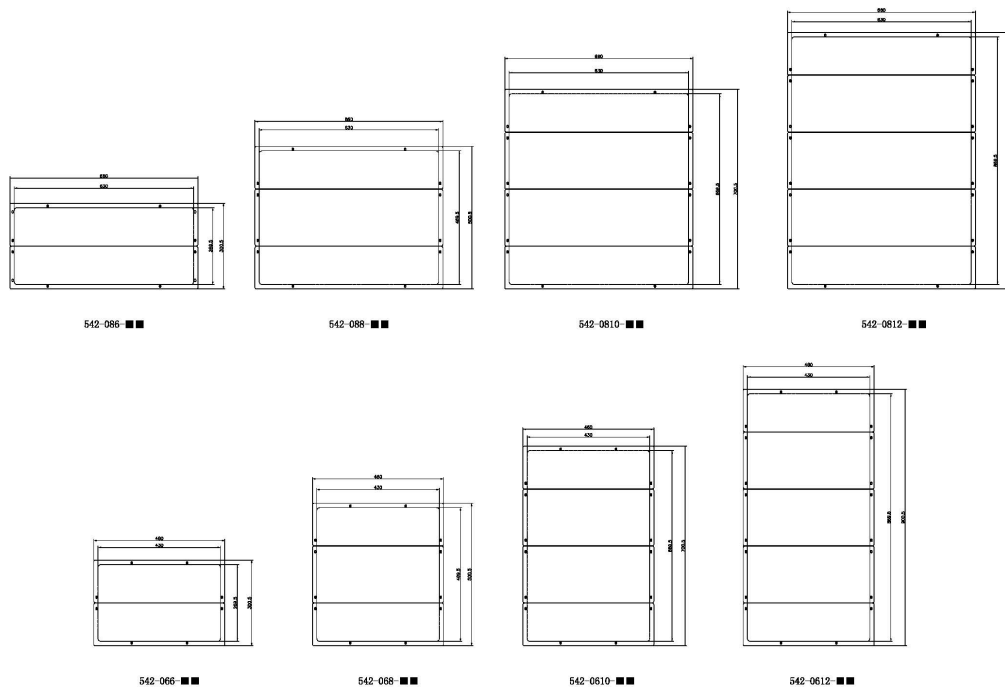

Feature	Values
Model	Floor plate

Environ CR/ER Base Plate for 800W x 800D Racks Black

Part Code: 542-088-BK

sales@excel-networking.com
excel-networking.com

Suitable for enclosure building width	800 mm
Width	660 mm
Depth	500.5 mm
Material	Metal
Colour	Black
RAL-number	9005

Environ CR/ER Base Plate for 800W x 800D Racks Black

Part Code: 542-088-BK

sales@excel-networking.com
excel-networking.com

Product drawing

Part Code Table

Part Code	Description
542-0610-BK	Environ CR/ER Base Plate for 600W x 1000D Racks Black
542-066-BK	Environ CR/ER Base Plate for 600W x 600D Racks Black
542-068-BK	Environ CR/ER Base Plate for 600W x 800D Racks Black
542-0810-BK	Environ CR/ER Base Plate for 800W x 1000D Racks Black
542-0812-BK	Environ CR/ER Base Plate for 800W x 1200D Racks - Black
542-086-BK	Environ CR/ER Base Plate for 800W x 600D Racks Black
542-088-BK	Environ CR/ER Base Plate for 800W x 800D Racks Black