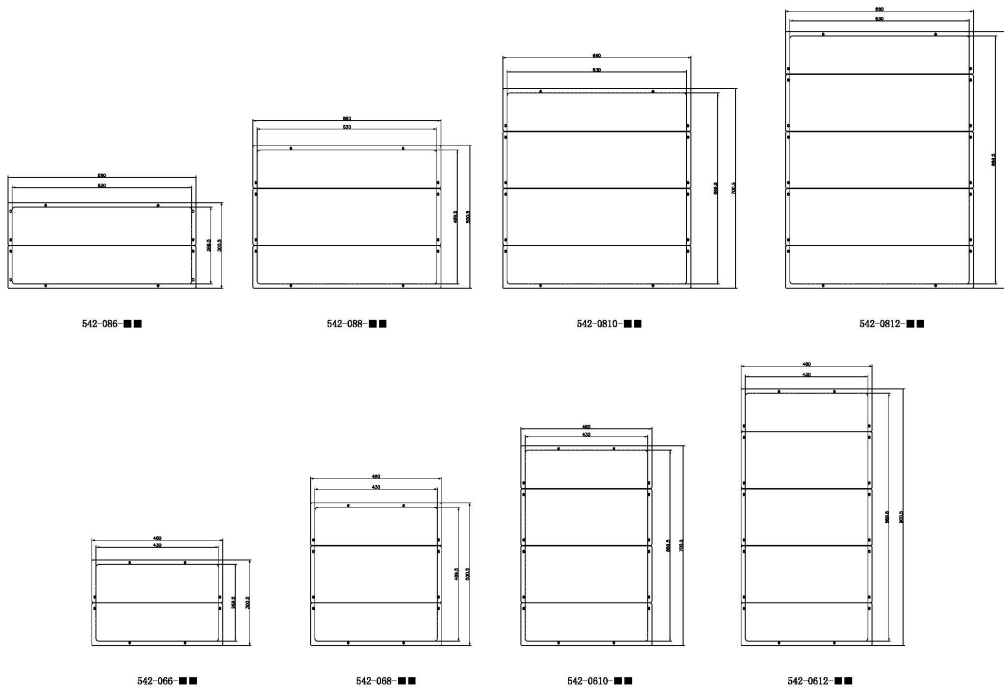

Product Specifications

Feature	Values
Model	Floor plate
Suitable for enclosure building width	800 mm
Width	660 mm
Depth	500.5 mm
Material	Metal
Colour	Black
RAL-number	9005

Standards

Applicable standard	Detail
RoHS-II/-III (2011/65/EU & 2015/863): 2023	Our products, demonstrate full adherence to the regulatory stipulations of the EU Directive 2011/65/EU (RoHS-II) and its corresponding delegated directive 2015/863 (RoHS-III).
WFD: 2023	Compliant to Waste Framework Directive
SCIP: 2023	Compliant - Does Not Contain Substances of Concern In

Environ CR/ER Base Plate for 800W x 800D Racks Black

Item Code: 542-088-BK

articles as such or in complex objects (Products)

POPs (EU) No 2019/1021

EU Regulation for the restriction of Persistent Organic Pollutants.

Product drawing

Part Number Table

Part Number	Description
542-0610-BK	Environ CR/ER Base Plate for 600W x 1000D Racks Black
542-066-BK	Environ CR/ER Base Plate for 600W x 600D Racks Black
542-068-BK	Environ CR/ER Base Plate for 600W x 800D Racks Black
542-0810-BK	Environ CR/ER Base Plate for 800W x 1000D Racks Black
542-0812-BK	Environ CR/ER Base Plate for 800W x 1200D Racks - Black
542-086-BK	Environ CR/ER Base Plate for 800W x 600D Racks Black
542-088-BK	Environ CR/ER Base Plate for 800W x 800D Racks Black