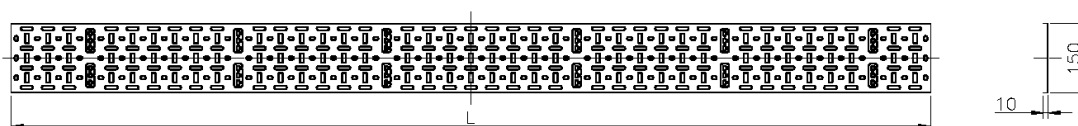

# Excel Cable Tray (2pc) 150 mm 24U Black

Part Code: 542-150-24-BK

sales@excel-networking.com  
excel-networking.com

## Product Specifications

Feature	Values
Height	24u
Width	150 mm
Mounting perforation in bottom	yes
Material	Steel
Colour	Black
RAL-number	9002