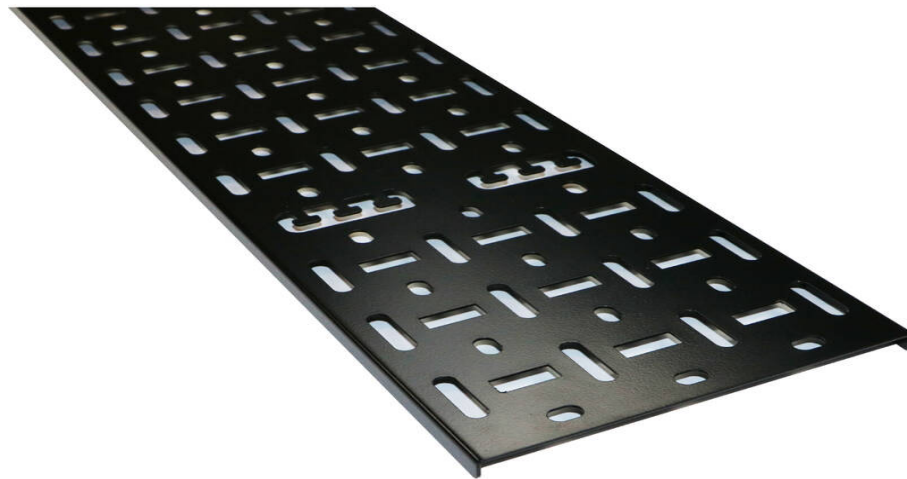

# Excel Cable Tray (2pc) 150 mm 24U Black

Part Code: 542-150-24-BK

sales@excel-networking.com  
excel-networking.com

CIBSE TM65 Embodied Carbon: 23.410 kg CO2e

## Main Features

- / Choice of size
- / Choice of colours
- / Compatible with Environ CR/ER/SR floor standing racks
- / Supplied in packs of 2
- / Multiple cable tie fixing methods
- / Side wall return - 10 mm

## Product Overview

Environ Cable Tray is commonly used to support and manage cabling within a data rack, the ventilated tray has a stamp profile of various size and shape openings which allows for air flow circulation around the cabling and easy fitting of different size cable straps and cable bundles.

Cables can be secured to the tray using either plastic or velcro cable straps, the profile design of the tray makes it easy to ensure that fixing can be achieved wherever needed.