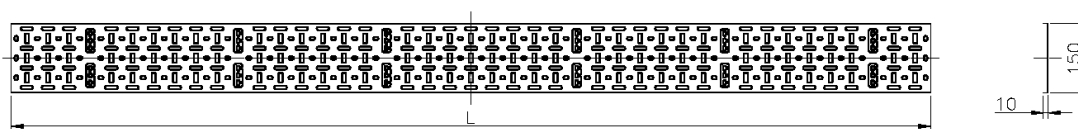

Excel Cable Tray (2pc) 150 mm 24U Grey White

Part Code: 542-150-24-GE

sales@excel-networking.com
excel-networking.com

Product Specifications

Feature	Values
Height	24u
Width	150 mm
Mounting perforation in bottom	yes
Material	Steel
Colour	Grey
RAL-number	9004

Product drawing

Part Code Table

Part Code	Description
542-150-20-GE	Excel Cable Tray (2pc) 150 mm 20U Grey White
542-150-24-BK	Excel Cable Tray (2pc) 150 mm 24U Black
542-150-24-GE	Excel Cable Tray (2pc) 150 mm 24U Grey White
542-150-29-BK	Excel Cable Tray (2pc) 150 mm 29U Black
542-150-29-GE	Excel Cable Tray (2pc) 150 mm 29U Grey White
542-150-32-BK	Excel Cable Tray (2pc) 150 mm 32U Black
542-150-32-GE	Excel Cable Tray (2pc) 150 mm 32U Grey White