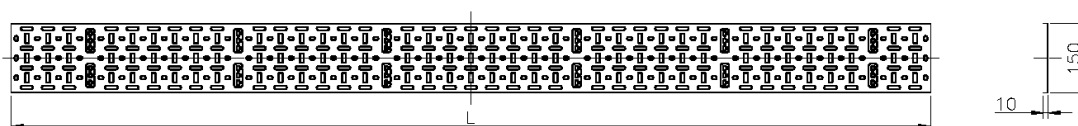

Cables can be secured to the tray using either plastic or velcro cable straps, the profile design of the tray makes it easy to ensure that fixing can be achieved wherever needed.

Excel Cable Tray (2pc) 150 mm 24U Grey White

Part Code: 542-150-24-GE

sales@excel-networking.com
excel-networking.com

Product Specifications

Feature	Values
Height	24u
Width	150 mm
Mounting perforation in bottom	yes
Material	Steel
Colour	Grey
RAL-number	9004

Product drawing

Part Code Table

Part Code	Description
542-150-20-GE	Excel Cable Tray (2pc) 150 mm 20U Grey White
542-150-24-BK	Excel Cable Tray (2pc) 150 mm 24U Black
542-150-24-GE	Excel Cable Tray (2pc) 150 mm 24U Grey White
542-150-29-BK	Excel Cable Tray (2pc) 150 mm 29U Black
542-150-29-GE	Excel Cable Tray (2pc) 150 mm 29U Grey White
542-150-32-BK	Excel Cable Tray (2pc) 150 mm 32U Black
542-150-32-GE	Excel Cable Tray (2pc) 150 mm 32U Grey White