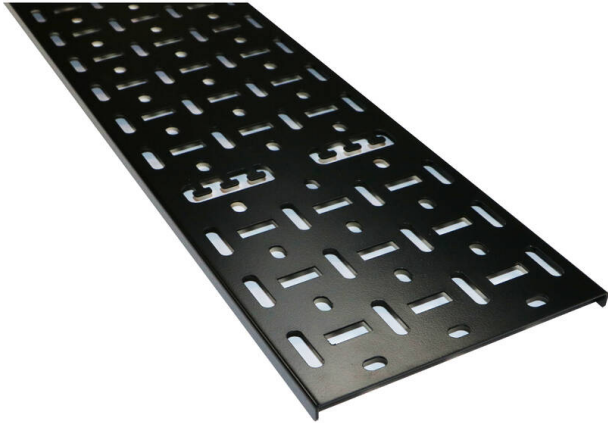

Excel Cable Tray (2pc) 150 mm 29U Black

Item Code: 542-150-29-BK

Choice of size

Choice of colours

Compatible with Environ CR/ER/SR floor standing racks

Supplied in packs of 2

Multiple cable tie fixing methods

Side wall return - 10mm

Product Overview

Environ Cable Tray is commonly used to support and manage cabling within a data rack, the ventilated tray has a stamp profile of various size and shape openings which allows for air flow circulation around the cabling and easy fitting of different size cable straps and cable bundles.

Cables can be secured to the tray using either plastic or velcro cable straps, the profile design of the tray makes it easy to ensure that fixing can be achieved wherever needed.

Product Specifications

Feature	Values
Height	29u
Width	150 mm
Mounting perforation in bottom	yes
Material	Steel
Colour	Black
RAL-number	9004

Excel Cable Tray (2pc) 150 mm 29U Black

Item Code: 542-150-29-BK

Product drawing

Part Number Table