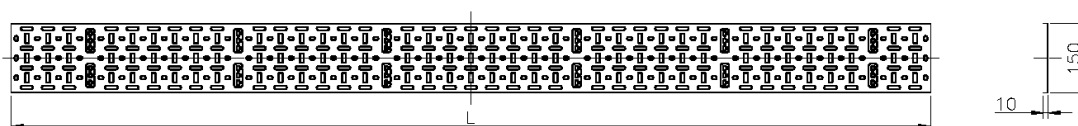

Cables can be secured to the tray using either plastic or velcro cable straps, the profile design of the tray makes it easy to ensure that fixing can be achieved wherever needed.

Excel Cable Tray (2pc) 150 mm 29U Black

Part Code: 542-150-29-BK

sales@excel-networking.com
excel-networking.com

Product Specifications

Feature	Values
Height	29u
Width	150 mm
Mounting perforation in bottom	yes
Material	Steel
Colour	Black
RAL-number	9004

Product drawing

Part Code Table

Part Code	Description
542-150-20-GE	Excel Cable Tray (2pc) 150 mm 20U Grey White
542-150-24-BK	Excel Cable Tray (2pc) 150 mm 24U Black
542-150-24-GE	Excel Cable Tray (2pc) 150 mm 24U Grey White
542-150-29-BK	Excel Cable Tray (2pc) 150 mm 29U Black
542-150-29-GE	Excel Cable Tray (2pc) 150 mm 29U Grey White
542-150-32-BK	Excel Cable Tray (2pc) 150 mm 32U Black
542-150-32-GE	Excel Cable Tray (2pc) 150 mm 32U Grey White