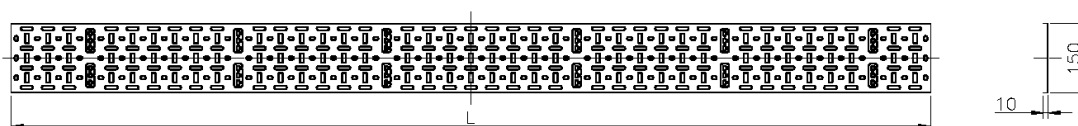

# Excel Cable Tray (2pc) 150 mm 29U Black

Part Code: 542-150-29-BK

sales@excel-networking.com  
excel-networking.com

## Product Specifications

Feature	Values
Height	29u
Width	150 mm
Mounting perforation in bottom	yes
Material	Steel
Colour	Black
RAL-number	9004