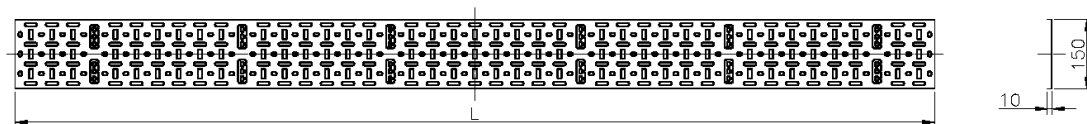

Cables can be secured to the tray using either plastic or velcro cable straps, the profile design of the tray makes it easy to ensure that fixing can be achieved wherever needed.

Product Specifications

Feature	Values
Height	29u
Width	150 mm
Mounting perforation in bottom	yes
Material	Steel
Colour	Black
RAL-number	9004

Environ Cable Tray (2pc) 150 mm 29U Black

Item Code: 542-150-29-BK

Product drawing

Part Number Table