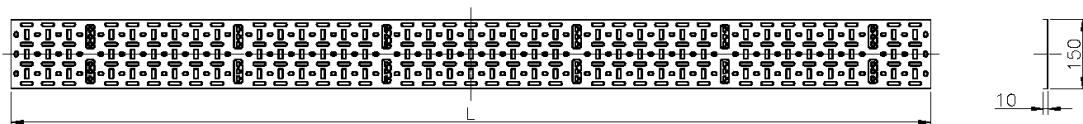

Side wall return - 10mm

Product Overview

Environ Cable Tray is commonly used to support and manage cabling within a data rack, the ventilated tray has a stamp profile of various size and shape openings which allows for air flow circulation around the cabling and easy fitting of different size cable straps and cable bundles.

Cables can be secured to the tray using either plastic or velcro cable straps, the profile design of the tray makes it easy to ensure that fixing can be achieved wherever needed.

Product Specifications

Feature	Values
Height	29u
Width	150 mm
Mounting perforation in bottom	yes
Material	Steel
Colour	Black
RAL-number	9004

Excel Cable Tray (2pc) 150 mm 29U Black

Item Code: 542-150-29-BK

Product drawing

Part Number Table