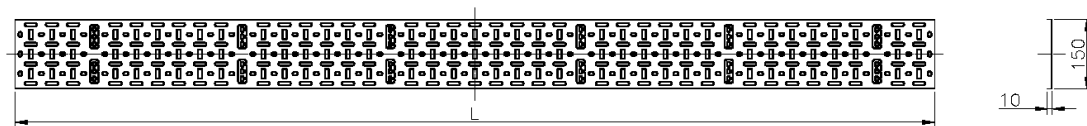

Side wall return - 10mm

Product Overview

Environ Cable Tray is commonly used to support and manage cabling within a data rack, the ventilated tray has a stamp profile of various size and shape openings which allows for air flow circulation around the cabling and easy fitting of different size cable straps and cable bundles.

Cables can be secured to the tray using either plastic or velcro cable straps, the profile design of the tray makes it easy to ensure that fixing can be achieved wherever needed.

Product Specifications

Feature	Values
Height	29u
Width	150 mm
Mounting perforation in bottom	yes
Material	Steel
Colour	Black
RAL-number	9004

Excel Cable Tray (2pc) 150 mm 29U Black

Item Code: 542-150-29-BK

Product drawing

Part Number Table