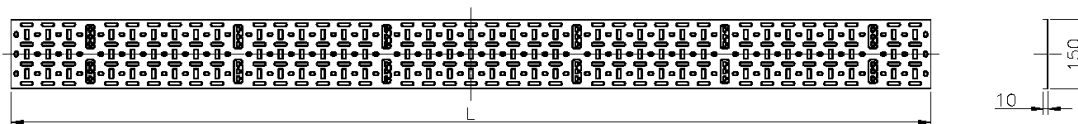

Product drawing

Part Number Table

Part Number	Description
542-150-20-GE	Excel Cable Tray (2pc) 150 mm 20U Grey White
542-150-24-BK	Excel Cable Tray (2pc) 150 mm 24U Black
542-150-24-GE	Excel Cable Tray (2pc) 150 mm 24U Grey White
542-150-29-BK	Excel Cable Tray (2pc) 150 mm 29U Black
542-150-29-GE	Excel Cable Tray (2pc) 150 mm 29U Grey White
542-150-32-BK	Excel Cable Tray (2pc) 150 mm 32U Black
542-150-32-GE	Excel Cable Tray (2pc) 150 mm 32U Grey White
542-150-38-BK	Excel Cable Tray (2pc) 150 mm 38U Black
542-150-42-BK	Excel Cable Tray (2pc) 150 mm 42U Black
542-150-42-GE	Excel Cable Tray (2pc) 150 mm 42U Grey White
542-150-47-BK	Excel Cable Tray (2pc) 150 mm 47U Black
542-150-47-GE	Excel Cable Tray (2pc) 150 mm 47U Grey White

Excel is a world class premium performing end to end infrastructure solution designed, Manufactured, supported and delivered without compromise.

Contact us at sales@excel-networking.com