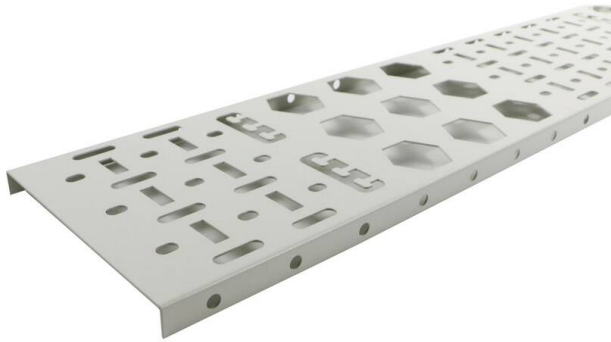

Excel Cable Tray (2pc) 150 mm 29U Grey White

Item Code: 542-150-29-GE

Choice of size

Choice of colours

Compatible with Environ CR/ER/SR floor standing racks

Supplied in packs of 2

Multiple cable tie fixing methods

Side wall return - 10mm

Product Overview

Environ Cable Tray is commonly used to support and manage cabling within a data rack, the ventilated tray has a stamp profile of various size and shape openings which allows for air flow circulation around the cabling and easy fitting of different size cable straps and cable bundles.

Cables can be secured to the tray using either plastic or velcro cable straps, the profile design of the tray makes it easy to ensure that fixing can be achieved wherever needed.

Product Specifications

| Feature | Values |
|--------------------------------|--------|
| Height | 29u |
| Width | 150 mm |
| Mounting perforation in bottom | yes |
| Material | Steel |
| Colour | Grey |
| RAL-number | 9002 |