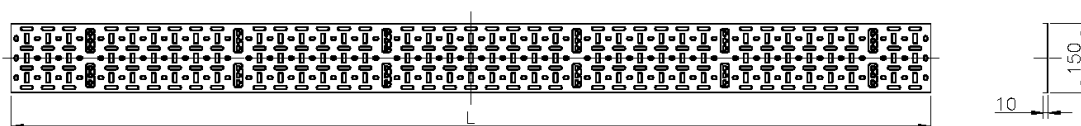

Cables can be secured to the tray using either plastic or velcro cable straps, the profile design of the tray makes it easy to ensure that fixing can be achieved wherever needed.

Excel Cable Tray (2pc) 150 mm 29U Grey White

Part Code: 542-150-29-GE

sales@excel-networking.com
excel-networking.com

Product Specifications

Feature	Values
Height	29u
Width	150 mm
Mounting perforation in bottom	yes
Material	Steel
Colour	Grey
RAL-number	9002

Product drawing

Part Code Table

Part Code	Description
542-150-20-GE	Excel Cable Tray (2pc) 150 mm 20U Grey White
542-150-24-BK	Excel Cable Tray (2pc) 150 mm 24U Black
542-150-24-GE	Excel Cable Tray (2pc) 150 mm 24U Grey White
542-150-29-BK	Excel Cable Tray (2pc) 150 mm 29U Black
542-150-29-GE	Excel Cable Tray (2pc) 150 mm 29U Grey White
542-150-32-BK	Excel Cable Tray (2pc) 150 mm 32U Black
542-150-32-GE	Excel Cable Tray (2pc) 150 mm 32U Grey White