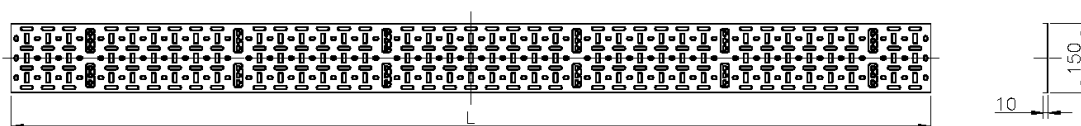

# Excel Cable Tray (2pc) 150 mm 29U Grey White

Part Code: 542-150-29-GE

sales@excel-networking.com  
excel-networking.com

## Product Specifications

Feature	Values
Height	29u
Width	150 mm
Mounting perforation in bottom	yes
Material	Steel
Colour	Grey
RAL-number	9002