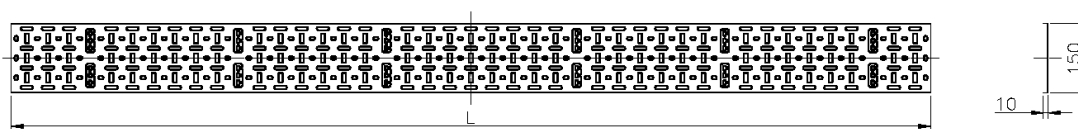

Excel Cable Tray (2pc) 150 mm 32U Black

Part Code: 542-150-32-BK

sales@excel-networking.com
excel-networking.com

Product Specifications

Feature	Values
Height	32u
Width	150 mm
Mounting perforation in bottom	yes
Material	Steel
Colour	Black
RAL-number	9004

Product drawing

Part Code Table

Part Code	Description
542-150-20-GE	Excel Cable Tray (2pc) 150 mm 20U Grey White
542-150-24-BK	Excel Cable Tray (2pc) 150 mm 24U Black
542-150-24-GE	Excel Cable Tray (2pc) 150 mm 24U Grey White
542-150-29-BK	Excel Cable Tray (2pc) 150 mm 29U Black
542-150-29-GE	Excel Cable Tray (2pc) 150 mm 29U Grey White
542-150-32-BK	Excel Cable Tray (2pc) 150 mm 32U Black
542-150-32-GE	Excel Cable Tray (2pc) 150 mm 32U Grey White