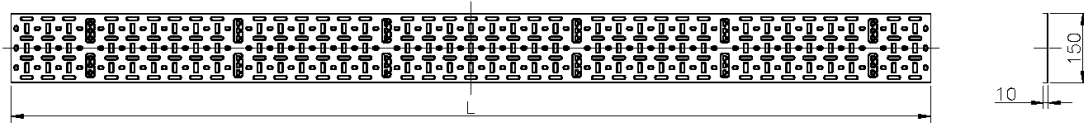

Side wall return - 10mm

Product Overview

Environ Cable Tray is commonly used to support and manage cabling within a data rack, the ventilated tray has a stamp profile of various size and shape openings which allows for air flow circulation around the cabling and easy fitting of different size cable straps and cable bundles.

Cables can be secured to the tray using either plastic or velcro cable straps, the profile design of the tray makes it easy to ensure that fixing can be achieved wherever needed.

Product Specifications

Feature	Values
Height	32u
Width	150 mm
Mounting perforation in bottom	yes
Material	Steel
Colour	Black
RAL-number	9004

Excel Cable Tray (2pc) 150 mm 32U Black

Item Code: 542-150-32-BK

Product drawing

Part Number Table