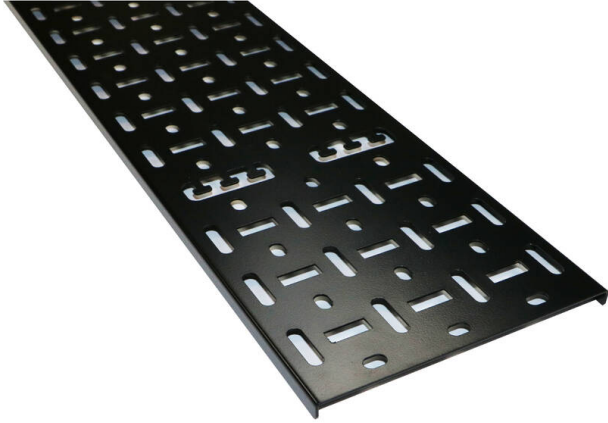

Excel Cable Tray (2pc) 150 mm 32U Black

Item Code: 542-150-32-BK

Choice of size

Choice of colours

Compatible with Environ CR/ER/SR floor standing racks

Supplied in packs of 2

Multiple cable tie fixing methods

Side wall return - 10mm

Product Overview

Environ Cable Tray is commonly used to support and manage cabling within a data rack, the ventilated tray has a stamp profile of various size and shape openings which allows for air flow circulation around the cabling and easy fitting of different size cable straps and cable bundles.

Cables can be secured to the tray using either plastic or velcro cable straps, the profile design of the tray makes it easy to ensure that fixing can be achieved wherever needed.

Product Specifications

Feature	Values
Height	32u
Width	150 mm
Mounting perforation in bottom	yes
Material	Steel
Colour	Black
RAL-number	9004

Excel Cable Tray (2pc) 150 mm 32U Black

Item Code: 542-150-32-BK

Product drawing

Part Number Table