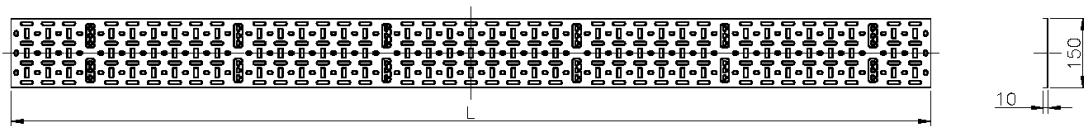

Cables can be secured to the tray using either plastic or velcro cable straps, the profile design of the tray makes it easy to ensure that fixing can be achieved wherever needed.

Excel Cable Tray (2pc) 150 mm 32U Black

Part Code: 542-150-32-BK

sales@excel-networking.com
excel-networking.com

Product Specifications

| Feature | Values |
|--------------------------------|--------|
| Height | 32u |
| Width | 150 mm |
| Mounting perforation in bottom | yes |
| Material | Steel |
| Colour | Black |
| RAL-number | 9004 |

Product drawing

Part Code Table

| Part Code | Description |
|---------------|--|
| 542-150-20-GE | Excel Cable Tray (2pc) 150 mm 20U Grey White |
| 542-150-24-BK | Excel Cable Tray (2pc) 150 mm 24U Black |
| 542-150-24-GE | Excel Cable Tray (2pc) 150 mm 24U Grey White |
| 542-150-29-BK | Excel Cable Tray (2pc) 150 mm 29U Black |
| 542-150-29-GE | Excel Cable Tray (2pc) 150 mm 29U Grey White |
| 542-150-32-BK | Excel Cable Tray (2pc) 150 mm 32U Black |
| 542-150-32-GE | Excel Cable Tray (2pc) 150 mm 32U Grey White |