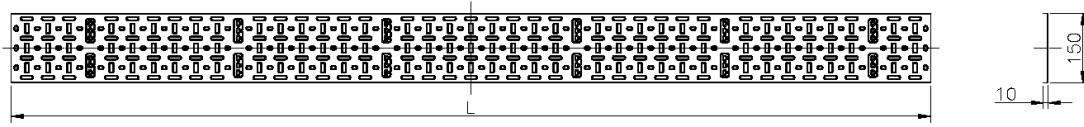

Environ Cable Tray (2pc) 150 mm 32U Black

Item Code: 542-150-32-BK

Product drawing

Part Number Table

Part Number	Description
542-150-20-GE	Environ Cable Tray (2pc) 150 mm 20U Grey White
542-150-24-BK	Environ Cable Tray (2pc) 150 mm 24U Black
542-150-24-GE	Environ Cable Tray (2pc) 150 mm 24U Grey White
542-150-29-BK	Environ Cable Tray (2pc) 150 mm 29U Black
542-150-29-GE	Environ Cable Tray (2pc) 150 mm 29U Grey White
542-150-32-BK	Environ Cable Tray (2pc) 150 mm 32U Black
542-150-32-GE	Environ Cable Tray (2pc) 150 mm 32U Grey White
542-150-38-BK	Environ Cable Tray (2pc) 150 mm 38U Black
542-150-42-BK	Environ Cable Tray (2pc) 150 mm 42U Black
542-150-42-GE	Environ Cable Tray (2pc) 150 mm 42U Grey White
542-150-47-BK	Environ Cable Tray (2pc) 150 mm 47U Black
542-150-47-GE	Environ Cable Tray (2pc) 150 mm 47U Grey White

Excel is a world class premium performing end to end infrastructure solution designed, Manufactured, supported and delivered without compromise.

Contact us at sales@excel-networking.com

E&OE. Excel is a registered trade name of Mayflex Holdings Ltd.