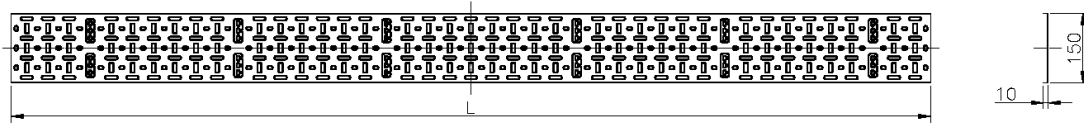

✕ Multiple cable tie fixing methods

✕ Side wall return - 10mm

Product Overview

Environ Cable Tray is commonly used to support and manage cabling within a data rack, the ventilated tray has a stamp profile of various size and shape openings which allows for air flow circulation around the cabling and easy fitting of different size cable straps and cable bundles.

Cables can be secured to the tray using either plastic or velcro cable straps, the profile design of the tray makes it easy to ensure that fixing can be achieved wherever needed.

Product Specifications

Feature	Values
Height	42u
Width	150 mm
Mounting perforation in bottom	yes
Material	Steel
Colour	Black
RAL-number	9004

Environ Cable Tray (2pc) 150 mm 42U Black

Item Code: 542-150-42-BK

Product drawing

Part Number Table