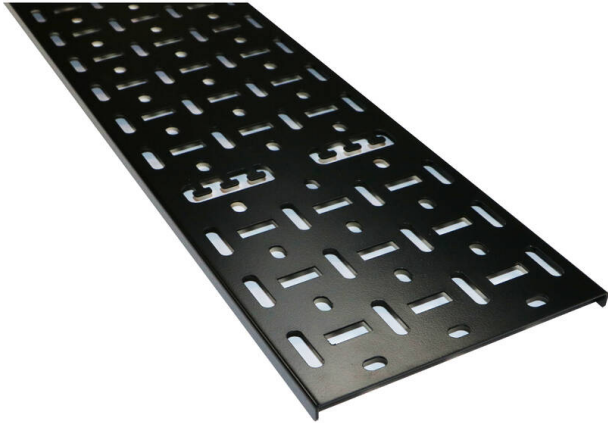

Excel Cable Tray (2pc) 150 mm 42U Black

Item Code: 542-150-42-BK

Choice of size

Choice of colours

Compatible with Environ CR/ER/SR floor standing racks

Supplied in packs of 2

Multiple cable tie fixing methods

Side wall return - 10mm

Product Overview

Environ Cable Tray is commonly used to support and manage cabling within a data rack, the ventilated tray has a stamp profile of various size and shape openings which allows for air flow circulation around the cabling and easy fitting of different size cable straps and cable bundles.

Cables can be secured to the tray using either plastic or velcro cable straps, the profile design of the tray makes it easy to ensure that fixing can be achieved wherever needed.

Product Specifications

| Feature | Values |
|--------------------------------|--------|
| Height | 42u |
| Width | 150 mm |
| Mounting perforation in bottom | yes |
| Material | Steel |
| Colour | Black |
| RAL-number | 9004 |