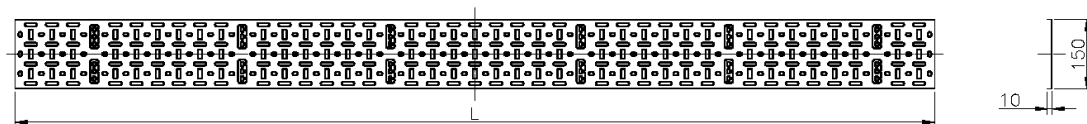

Cables can be secured to the tray using either plastic or velcro cable straps, the profile design of the tray makes it easy to ensure that fixing can be achieved wherever needed.

Product Specifications

Feature	Values
Height	42u
Width	150 mm
Mounting perforation in bottom	yes
Material	Steel
Colour	Black
RAL-number	9004

Excel Cable Tray (2pc) 150 mm 42U Black

Item Code: 542-150-42-BK

Product drawing

Part Number Table