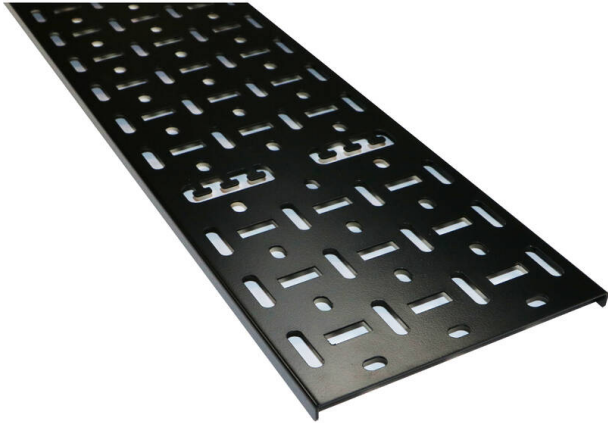

Excel Cable Tray (2pc) 150 mm 42U Black

Item Code: 542-150-42-BK

Choice of size

Choice of colours

Compatible with Environ CR/ER/SR floor standing racks

Supplied in packs of 2

Multiple cable tie fixing methods

Side wall return - 10mm

Product Overview

Environ Cable Tray is commonly used to support and manage cabling within a data rack, the ventilated tray has a stamp profile of various size and shape openings which allows for air flow circulation around the cabling and easy fitting of different size cable straps and cable bundles.

Cables can be secured to the tray using either plastic or velcro cable straps, the profile design of the tray makes it easy to ensure that fixing can be achieved wherever needed.

Product Specifications

Feature	Values
Height	42u
Width	150 mm
Mounting perforation in bottom	yes
Material	Steel
Colour	Black
RAL-number	9004

Excel Cable Tray (2pc) 150 mm 42U Black

Item Code: 542-150-42-BK

Product drawing

Part Number Table