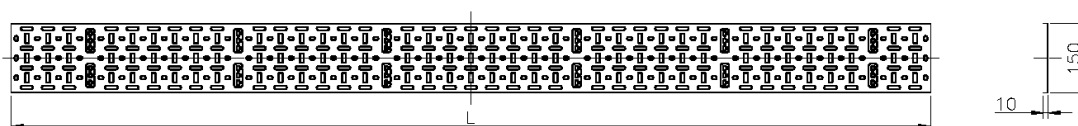

Cables can be secured to the tray using either plastic or velcro cable straps, the profile design of the tray makes it easy to ensure that fixing can be achieved wherever needed.

Excel Cable Tray (2pc) 150 mm 42U Black

Part Code: 542-150-42-BK

sales@excel-networking.com
excel-networking.com

Product Specifications

Feature	Values
Height	42u
Width	150 mm
Mounting perforation in bottom	yes
Material	Steel
Colour	Black
RAL-number	9004

Product drawing

Part Code Table

Part Code	Description
542-150-20-GE	Excel Cable Tray (2pc) 150 mm 20U Grey White
542-150-24-BK	Excel Cable Tray (2pc) 150 mm 24U Black
542-150-24-GE	Excel Cable Tray (2pc) 150 mm 24U Grey White
542-150-29-BK	Excel Cable Tray (2pc) 150 mm 29U Black
542-150-29-GE	Excel Cable Tray (2pc) 150 mm 29U Grey White
542-150-32-BK	Excel Cable Tray (2pc) 150 mm 32U Black
542-150-32-GE	Excel Cable Tray (2pc) 150 mm 32U Grey White