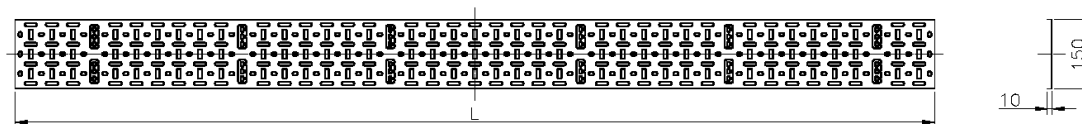

Excel Cable Tray (2pc) 150 mm 42U Black

Item Code: 542-150-42-BK

Product drawing

Part Number Table

Part Number	Description
542-150-20-GE	Excel Cable Tray (2pc) 150 mm 20U Grey White
542-150-24-BK	Excel Cable Tray (2pc) 150 mm 24U Black
542-150-24-GE	Excel Cable Tray (2pc) 150 mm 24U Grey White
542-150-29-BK	Excel Cable Tray (2pc) 150 mm 29U Black
542-150-29-GE	Excel Cable Tray (2pc) 150 mm 29U Grey White
542-150-32-BK	Excel Cable Tray (2pc) 150 mm 32U Black
542-150-32-GE	Excel Cable Tray (2pc) 150 mm 32U Grey White
542-150-38-BK	Excel Cable Tray (2pc) 150 mm 38U Black
542-150-42-BK	Excel Cable Tray (2pc) 150 mm 42U Black
542-150-42-GE	Excel Cable Tray (2pc) 150 mm 42U Grey White
542-150-47-BK	Excel Cable Tray (2pc) 150 mm 47U Black
542-150-47-GE	Excel Cable Tray (2pc) 150 mm 47U Grey White

Excel is a world class premium performing end to end infrastructure solution designed, Manufactured, supported and delivered without compromise.

Contact us at sales@excel-networking.com

E&OE. Excel is a registered trade name of Mayflex Holdings Ltd.