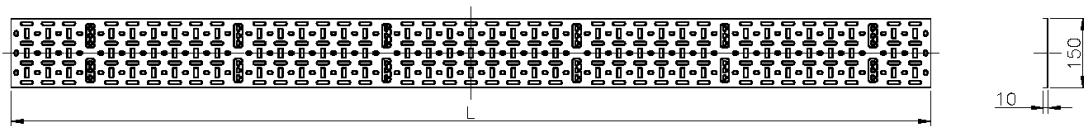

Excel Cable Tray (2pc) 150 mm 42U Grey White

Part Code: 542-150-42-GE

sales@excel-networking.com
excel-networking.com

Product Specifications

Feature	Values
Height	42u
Width	150 mm
Mounting perforation in bottom	yes
Material	Steel
Colour	Grey
RAL-number	9002

Product drawing

Part Code Table

Part Code	Description
542-150-20-GE	Excel Cable Tray (2pc) 150 mm 20U Grey White
542-150-24-BK	Excel Cable Tray (2pc) 150 mm 24U Black
542-150-24-GE	Excel Cable Tray (2pc) 150 mm 24U Grey White
542-150-29-BK	Excel Cable Tray (2pc) 150 mm 29U Black
542-150-29-GE	Excel Cable Tray (2pc) 150 mm 29U Grey White
542-150-32-BK	Excel Cable Tray (2pc) 150 mm 32U Black
542-150-32-GE	Excel Cable Tray (2pc) 150 mm 32U Grey White