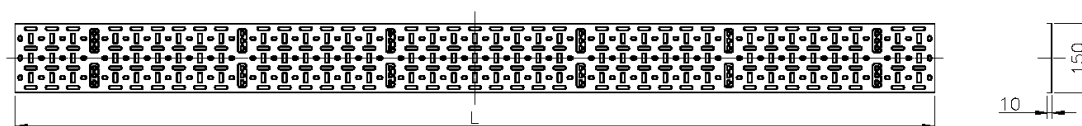

Excel Cable Tray (2pc) 150 mm 47U Black

Part Code: 542-150-47-BK

sales@excel-networking.com
excel-networking.com

Product Specifications

Feature	Values
Height	47u
Width	150 mm
Mounting perforation in bottom	yes
Material	Steel
Colour	Black
RAL-number	9004

Product drawing

Part Code Table

Part Code	Description
542-150-20-GE	Excel Cable Tray (2pc) 150 mm 20U Grey White
542-150-24-BK	Excel Cable Tray (2pc) 150 mm 24U Black
542-150-24-GE	Excel Cable Tray (2pc) 150 mm 24U Grey White
542-150-29-BK	Excel Cable Tray (2pc) 150 mm 29U Black
542-150-29-GE	Excel Cable Tray (2pc) 150 mm 29U Grey White
542-150-32-BK	Excel Cable Tray (2pc) 150 mm 32U Black
542-150-32-GE	Excel Cable Tray (2pc) 150 mm 32U Grey White