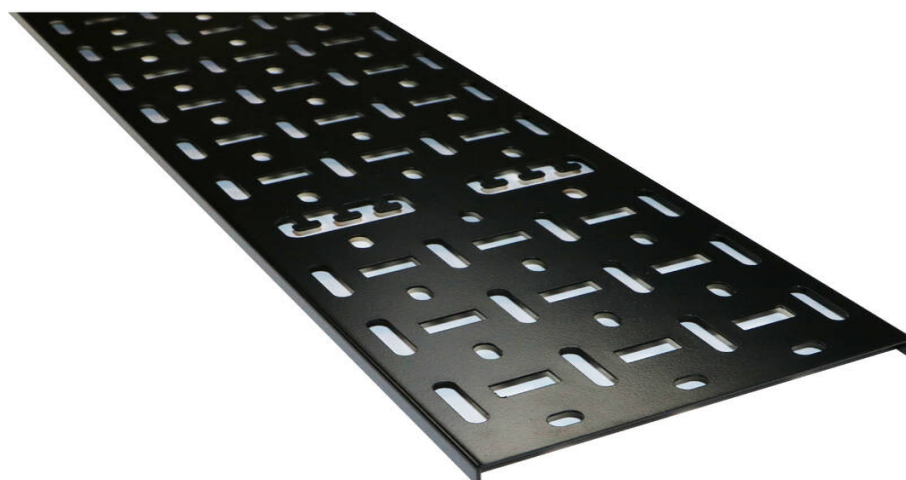

# Excel Cable Tray (2pc) 150 mm 47U Black

Part Code: 542-150-47-BK

sales@excel-networking.com  
excel-networking.com

CIBSE TM65 Embodied Carbon: 38.649 kg CO2e

## Main Features

- / Choice of size
- / Choice of colours
- / Compatible with Environ CR/ER/SR floor standing racks
- / Supplied in packs of 2
- / Multiple cable tie fixing methods
- / Side wall return - 10 mm

## Product Overview

Environ Cable Tray is commonly used to support and manage cabling within a data rack, the ventilated tray has a stamp profile of various size and shape openings which allows for air flow circulation around the cabling and easy fitting of different size cable straps and cable bundles.

Cables can be secured to the tray using either plastic or velcro cable straps, the profile design of the tray makes it easy to ensure that fixing can be achieved wherever needed.