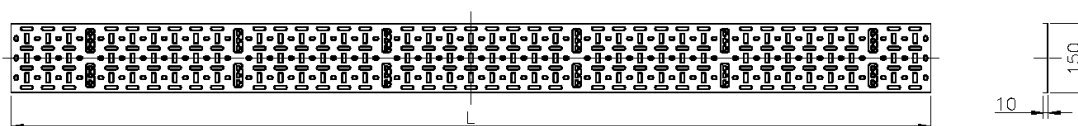

Excel Cable Tray (2pc) 150 mm 47U Grey White

Part Code: 542-150-47-GE

sales@excel-networking.com
excel-networking.com

Product Specifications

Feature	Values
Height	47u
Width	150 mm
Mounting perforation in bottom	yes
Material	Steel
Colour	Grey
RAL-number	9002

Product drawing

Part Code Table

Part Code	Description
542-150-20-GE	Excel Cable Tray (2pc) 150 mm 20U Grey White
542-150-24-BK	Excel Cable Tray (2pc) 150 mm 24U Black
542-150-24-GE	Excel Cable Tray (2pc) 150 mm 24U Grey White
542-150-29-BK	Excel Cable Tray (2pc) 150 mm 29U Black
542-150-29-GE	Excel Cable Tray (2pc) 150 mm 29U Grey White
542-150-32-BK	Excel Cable Tray (2pc) 150 mm 32U Black
542-150-32-GE	Excel Cable Tray (2pc) 150 mm 32U Grey White