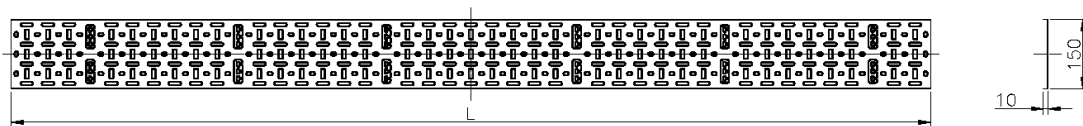

✕ Side wall return - 10 mm

✕ CIBSE TM65 Embodied Carbon: 38.649 kg CO2e

Product Overview

Environ Cable Tray is commonly used to support and manage cabling within a data rack, the ventilated tray has a stamp profile of various size and shape openings which allows for air flow circulation around the cabling and easy fitting of different size cable straps and cable bundles.

Cables can be secured to the tray using either plastic or velcro cable straps, the profile design of the tray makes it easy to ensure that fixing can be achieved wherever needed.

Product Specifications

Feature	Values
Height	47u
Width	150 mm
Mounting perforation in bottom	yes
Material	Steel
Colour	Grey
RAL-number	9002

Product drawing

Part Number Table

Part Number	Description
542-150-20-GE	Environ Cable Tray (2pc) 150 mm 20U Grey White
542-150-24-BK	Environ Cable Tray (2pc) 150 mm 24U Black
542-150-24-GE	Environ Cable Tray (2pc) 150 mm 24U Grey White
542-150-29-BK	Environ Cable Tray (2pc) 150 mm 29U Black
542-150-29-GE	Environ Cable Tray (2pc) 150 mm 29U Grey White
542-150-32-BK	Environ Cable Tray (2pc) 150 mm 32U Black
542-150-32-GE	Environ Cable Tray (2pc) 150 mm 32U Grey White
542-150-38-BK	Environ Cable Tray (2pc) 150 mm 38U Black
542-150-42-BK	Environ Cable Tray (2pc) 150 mm 42U Black
542-150-42-GE	Environ Cable Tray (2pc) 150 mm 42U Grey White
542-150-47-BK	Environ Cable Tray (2pc) 150 mm 47U Black
542-150-47-GE	Environ Cable Tray (2pc) 150 mm 47U Grey White