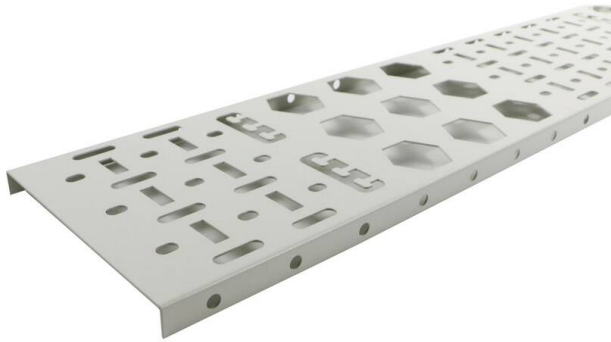

# Excel Cable Tray (2pc) 150 mm 47U Grey White

Item Code: 542-150-47-GE

Choice of size

Choice of colours

Compatible with Environ CR/ER/SR floor standing racks

Supplied in packs of 2

Multiple cable tie fixing methods

Side wall return - 10 mm

CIBSE TM65 Embodied Carbon: 38.649 kg CO2e

## Product Overview

Environ Cable Tray is commonly used to support and manage cabling within a data rack, the ventilated tray has a stamp profile of various size and shape openings which allows for air flow circulation around the cabling and easy fitting of different size cable straps and cable bundles.

Cables can be secured to the tray using either plastic or velcro cable straps, the profile design of the tray makes it easy to ensure that fixing can be achieved wherever needed.