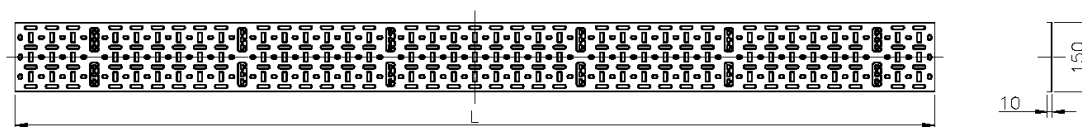

Product drawing

Part Number Table

Part Number	Description
542-150-20-GE	Excel Cable Tray (2pc) 150 mm 20U Grey White
542-150-24-BK	Excel Cable Tray (2pc) 150 mm 24U Black
542-150-24-GE	Excel Cable Tray (2pc) 150 mm 24U Grey White
542-150-29-BK	Excel Cable Tray (2pc) 150 mm 29U Black
542-150-29-GE	Excel Cable Tray (2pc) 150 mm 29U Grey White
542-150-32-BK	Excel Cable Tray (2pc) 150 mm 32U Black
542-150-32-GE	Excel Cable Tray (2pc) 150 mm 32U Grey White
542-150-38-BK	Excel Cable Tray (2pc) 150 mm 38U Black
542-150-42-BK	Excel Cable Tray (2pc) 150 mm 42U Black
542-150-42-GE	Excel Cable Tray (2pc) 150 mm 42U Grey White
542-150-47-BK	Excel Cable Tray (2pc) 150 mm 47U Black
542-150-47-GE	Excel Cable Tray (2pc) 150 mm 47U Grey White

Excel is a world class premium performing end to end infrastructure solution designed, Manufactured, supported and delivered without compromise.

Contact us at sales@excel-networking.com