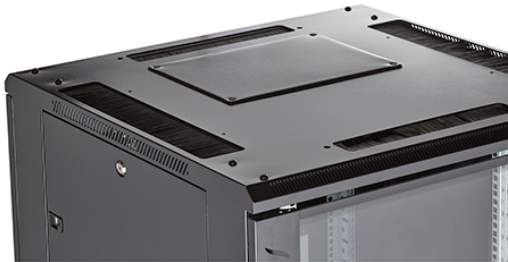

Environ CR600 15U Rack 600x600mm Glass (F)
Steel (R) B/Panels No/Mgmt Black

Item Code: 542-1566-GSBN-BK

excel
without compromise.

Product images

Four-way brush entry roof panel