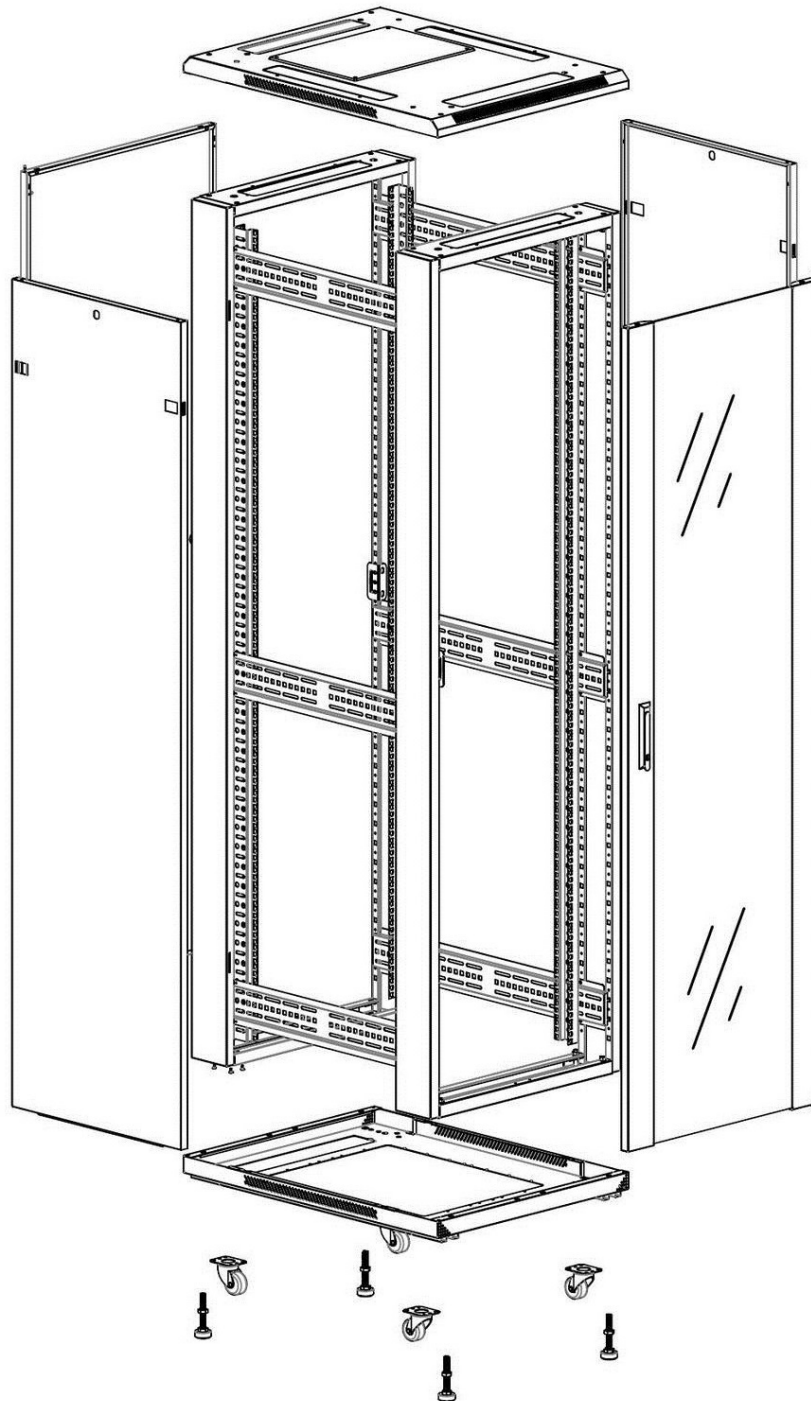

Environ CR600 15U Rack 600x600mm Glass (F) Steel (R)
B/Panels No/Mgmt Black

Part Code: 542-1566-GSBN-BK

sales@excel-networking.com
excel-networking.com

Exploded view