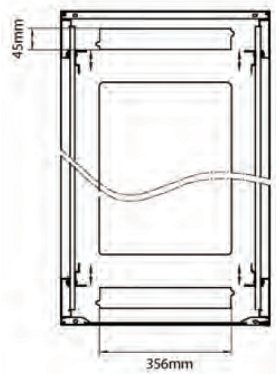

Base

Base Cut Out Dimensions

380 mm Wide
by
276 mm Deep (600 mm deep rack)
476 mm Deep (800 mm deep rack)
676 mm Deep (1000 mm deep rack)

Part Number Table

Part Number	Description
542-1566-GSBN-BK	Environ CR600 15U Rack 600x600mm Glass (F) Steel (R) B/Panels No/Mgmt Black
542-1566-GSBN-BK-FP	Environ CR600 15U Rack 600x600mm Glass (F) Steel (R) B/Panels No/Mgmt Black Flat Pack