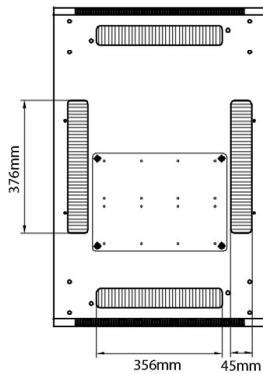

Environ CR600 15U Rack 600x600mm Glass (F)
Steel (R) B/Panels No/Mgmt Black

Item Code: 542-1566-GSBN-BK

Product drawings

Roof

Base Cut Out Dimensions

380 mm Wide
by
276 mm Deep (600 mm deep rack)
476 mm Deep (800 mm deep rack)
676 mm Deep (1000 mm deep rack)

Part Number Table

Part Number	Description
542-1566-GSBN-BK	Environ CR600 15U Rack 600x600mm Glass (F) Steel (R) B/Panels No/Mgmt Black
542-1566-GSBN-BK-FP	Environ CR600 15U Rack 600x600mm Glass (F) Steel (R) B/Panels No/Mgmt Black Flat Pack