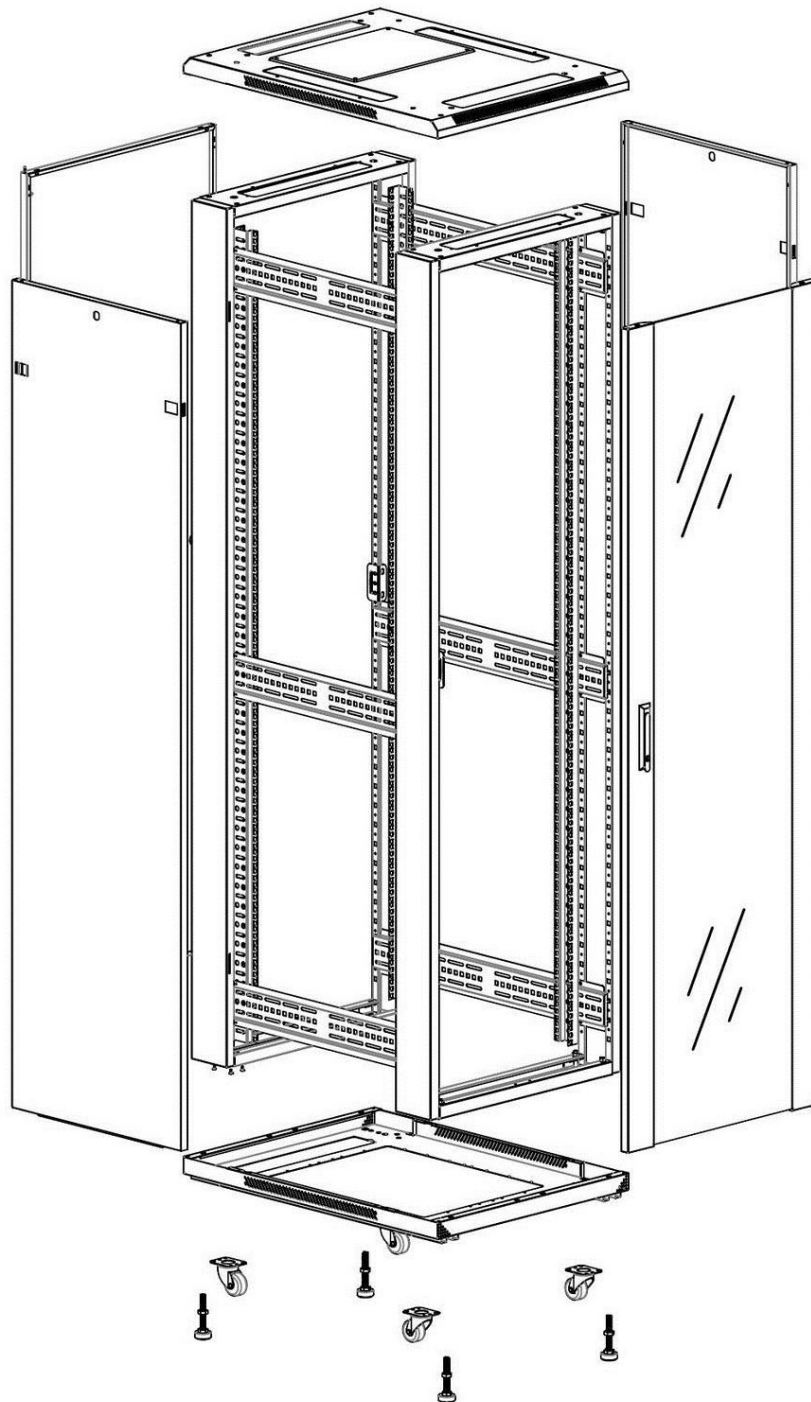

Environ CR600 15U Rack 600x600mm Glass (F)
Steel (R) B/Panels No/Mgmt Black Flat Pack

Item Code: 542-1566-GSBN-BK-FP

excel
without compromise.

Exploded view