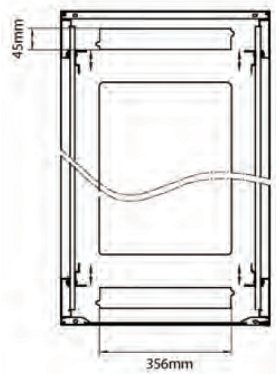

## Standards

Standard	Detail
ANSI/EIA-310-E	Electronic Industries Association standard for horizontal spacing, vertical hole spacing, rack opening and front panel width
BS EN 60297-3-100:2009	Mechanical structures for electronic equipment. Dimensions of mechanical structures of the 482,6 mm (19 in) series. Basic dimensions of front panels, subracks, chassis, racks and cabinets
DIN 41494 Part 1 & 7	Panel Mounting Racks For Electronics Equipments; Racks And Panels, Dimensions; Dimensions of cabinets and suites of racks
RoHS-II/III (2011/65/EU & 2015/863): 2023	Our products, demonstrate full adherence to the regulatory stipulations of the EU Directive 2011/65/EU (RoHS-II) and its corresponding delegated directive 2015/863 (RoHS-III).
WFD: 2023	Compliant to Waste Framework Directive
SCIP: 2023	Compliant - Does Not Contain Substances of Concern In articles as such or in complex objects (Products)
POPs (EU) No 2019/1021	EU Regulation for the restriction of Persistent Organic Pollutants.

Front

Side

Rear

Roof

Base

Base Cut Out Dimensions

380 mm Wide  
by  
276 mm Deep (600 mm deep rack)  
476 mm Deep (800 mm deep rack)  
676 mm Deep (1000 mm deep rack)

Part Number Table