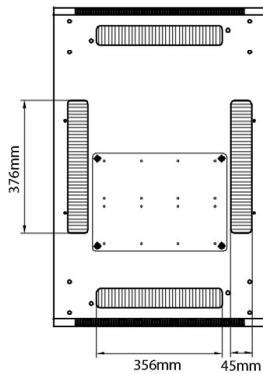

## Standards

Standard	Detail
ANSI/EIA-310-E	Electronic Industries Association standard for horizontal spacing, vertical hole spacing, rack opening and front panel width
BS EN 60297-3-100:2009	Mechanical structures for electronic equipment. Dimensions of mechanical structures of the 482,6 mm (19 in) series. Basic dimensions of front panels, subracks, chassis, racks and cabinets
DIN 41494 Part 1 & 7	Panel Mounting Racks For Electronics Equipments; Racks And Panels, Dimensions; Dimensions of cabinets and suites of racks
RoHS-II/III (2011/65/EU & 2015/863): 2023	Our products, demonstrate full adherence to the regulatory stipulations of the EU Directive 2011/65/EU (RoHS-II) and its corresponding delegated directive 2015/863 (RoHS-III).
WFD: 2023	Compliant to Waste Framework Directive
SCIP: 2023	Compliant - Does Not Contain Substances of Concern In articles as such or in complex objects (Products)
POPs (EU) No 2019/1021	EU Regulation for the restriction of Persistent Organic Pollutants.

Front

Side

Rear

Roof

Base

Base Cut Out Dimensions

380 mm Wide  
by  
276 mm Deep (600 mm deep rack)  
476 mm Deep (800 mm deep rack)  
676 mm Deep (1000 mm deep rack)

Part Number Table