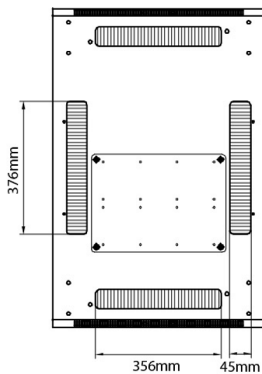

sales@excel-networking.com
excel-networking.com

Product drawings

Front

Side

Rear

Roof

Base

Base Cut Out Dimensions

380 mm Wide
by
276 mm Deep (600 mm deep rack)
476 mm Deep (800 mm deep rack)
676 mm Deep (1000 mm deep rack)

Environ CR600 15U Rack 600x600mm Glass (F) Steel (R) B/Panels No/Mgmt Grey White Flat Pack

Part Code: 542-1566-GSBN-GW-FP