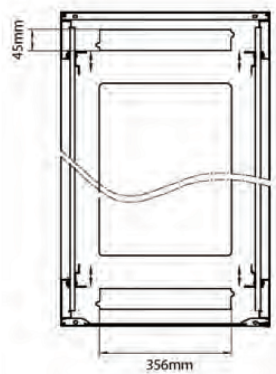

sales@excel-networking.com
excel-networking.com

Product drawings

Front

Side

Rear

Roof

Base

Base Cut Out Dimensions

380 mm Wide
by
276 mm Deep (600 mm deep rack)
476 mm Deep (800 mm deep rack)
676 mm Deep (1000 mm deep rack)

Environ CR600 15U Rack 600x600mm Glass (F) Steel (R) B/Panels No/Mgmt Grey White Flat Pack

Part Code: 542-1566-GSBN-GW-FP