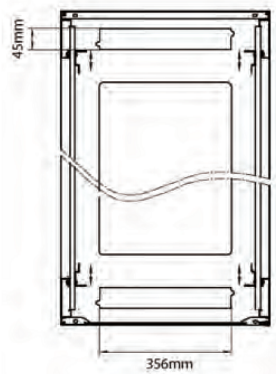

Standards

Standard	Detail
ANSI/EIA-310-E	Electronic Industries Association standard for horizontal spacing, vertical hole spacing, rack opening and front panel width
BS EN 60297-3-100:2009	Mechanical structures for electronic equipment. Dimensions of mechanical structures of the 482,6 mm (19 in) series. Basic dimensions of front panels, subracks, chassis, racks and cabinets
DIN 41494 Part 1 & 7	Panel Mounting Racks For Electronics Equipments; Racks And Panels, Dimensions; Dimensions of cabinets and suites of racks
RoHS-II/III (2011/65/EU & 2015/863): 2023	Our products, demonstrate full adherence to the regulatory stipulations of the EU Directive 2011/65/EU (RoHS-II) and its corresponding delegated directive 2015/863 (RoHS-III).
WFD: 2023	Compliant to Waste Framework Directive
SCIP: 2023	Compliant - Does Not Contain Substances of Concern In articles as such or in complex objects (Products)
POPs (EU) No 2019/1021	EU Regulation for the restriction of Persistent Organic Pollutants.

Roof

Base

Base Cut Out Dimensions

380 mm Wide
by
276 mm Deep (600 mm deep rack)
476 mm Deep (800 mm deep rack)
676 mm Deep (1000 mm deep rack)

Part Number Table

Part Number	Description
542-1566-GSBN-BK	Environ CR600 15U Rack 600x600mm Glass (F) Steel (R) B/Panels No/Mgmt Black
542-1566-GSBN-BK-FP	Environ CR600 15U Rack 600x600mm Glass (F) Steel (R) B/Panels No/Mgmt Black Flat Pack