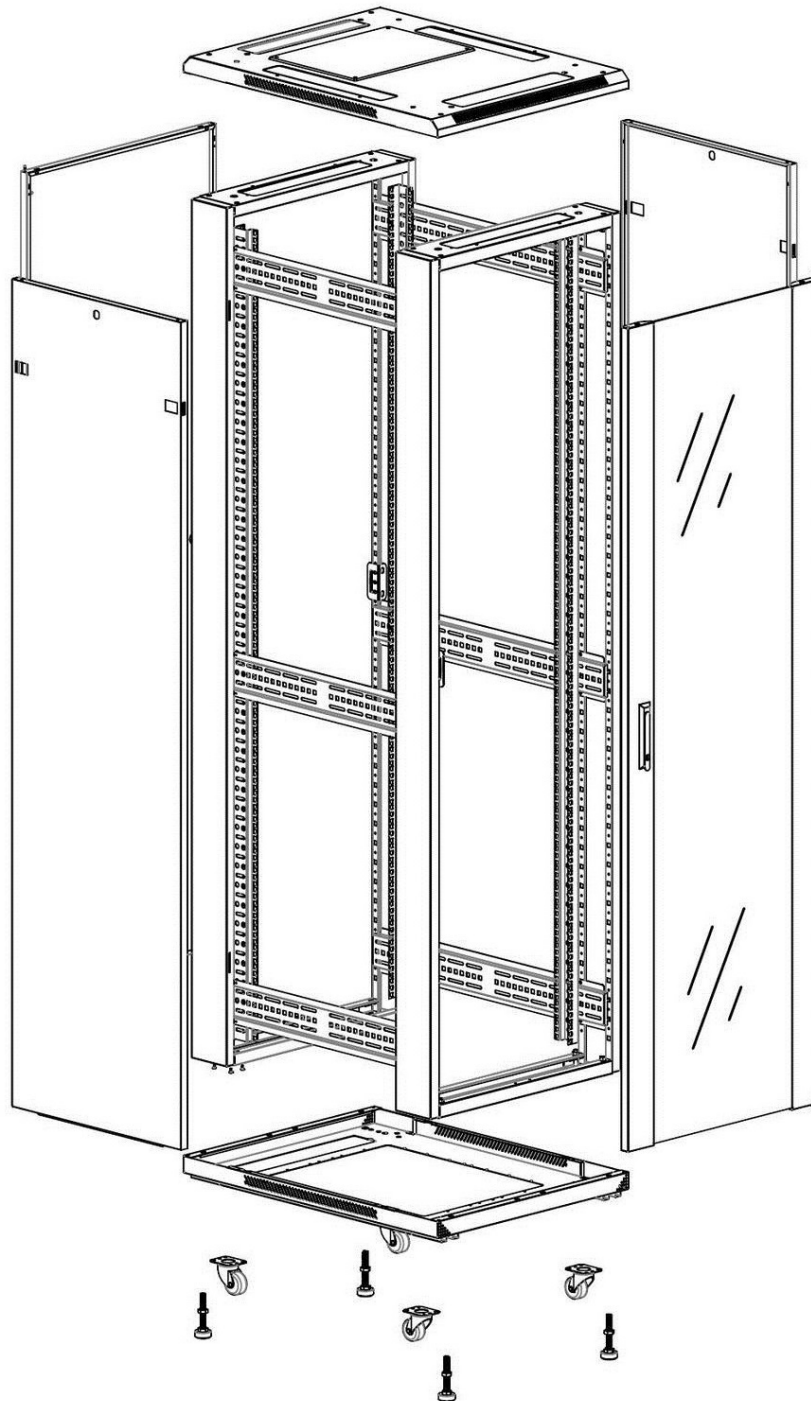

Environ CR600 15U Rack 600x600mm Glass (F) Steel (R)
B/Panels No/Mgmt Grey White Flat Pack

Part Code: 542-1566-GSBN-GW-FP

sales@excel-networking.com
excel-networking.com

Exploded view