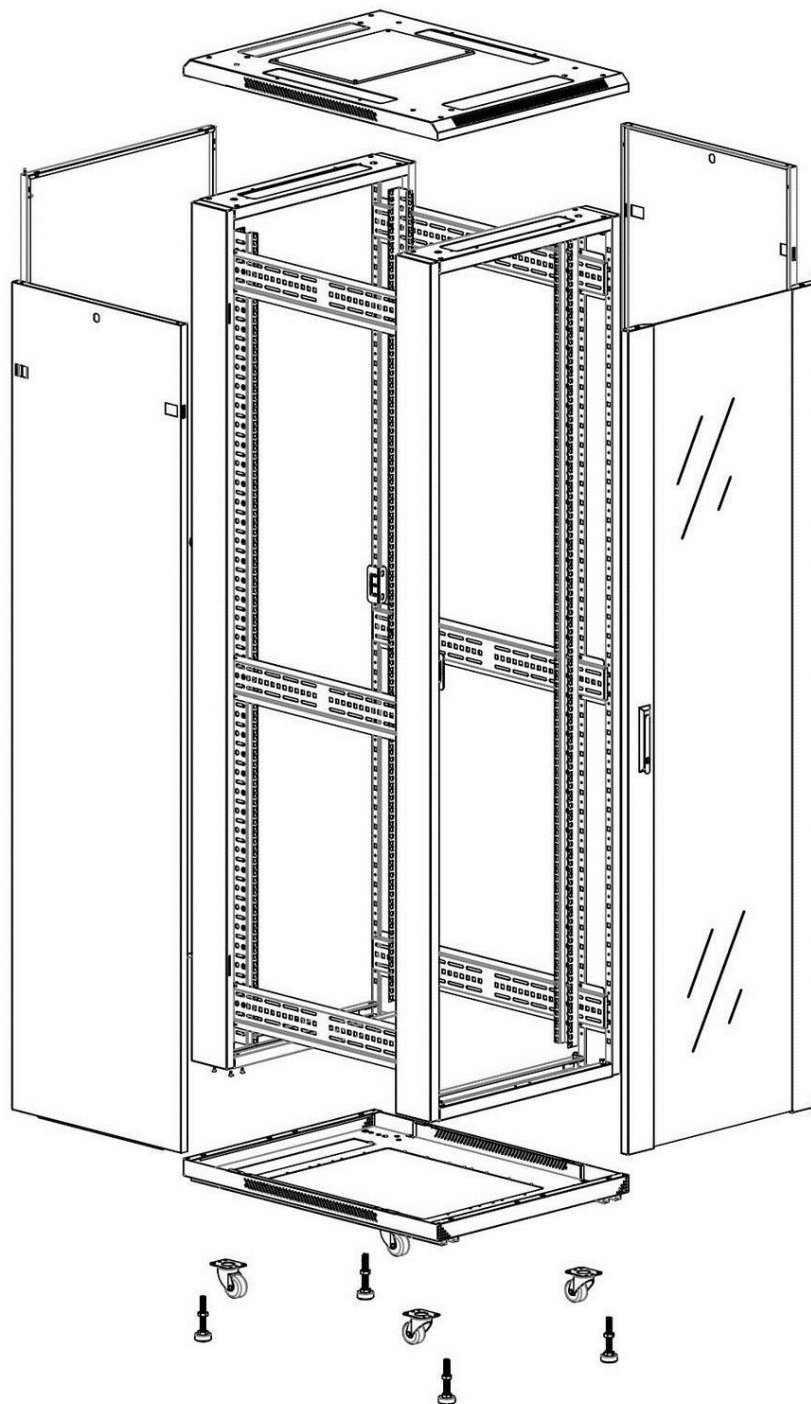

Environ CR600 15U Rack 600x600mm Glass (F)
Steel (R) B/Panels No/Mgmt Grey White Flat Pack

Item Code: 542-1566-GSBN-GW-FP

excel
without compromise.

Exploded view