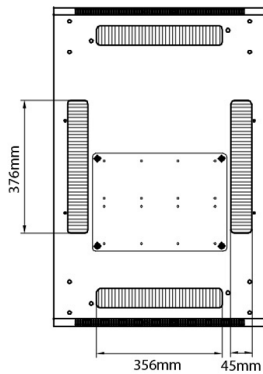

Standards

Standard	Detail
ANSI/EIA-310-E	Electronic Industries Association standard for horizontal spacing, vertical hole spacing, rack opening and front panel width
BS EN 60297-3-100:2009	Mechanical structures for electronic equipment. Dimensions of mechanical structures of the 482,6 mm (19 in) series. Basic dimensions of front panels, subracks, chassis, racks and cabinets
DIN 41494 Part 1 & 7	Panel Mounting Racks For Electronics Equipments; Racks And Panels, Dimensions; Dimensions of cabinets and suites of racks
RoHS-II/III (2011/65/EU & 2015/863): 2023	Our products, demonstrate full adherence to the regulatory stipulations of the EU Directive 2011/65/EU (RoHS-II) and its corresponding delegated directive 2015/863 (RoHS-III).
WFD: 2023	Compliant to Waste Framework Directive
SCIP: 2023	Compliant - Does Not Contain Substances of Concern In articles as such or in complex objects (Products)
POPs (EU) No 2019/1021	EU Regulation for the restriction of Persistent Organic Pollutants.

Roof

Base

Base Cut Out Dimensions

380 mm Wide
by
276 mm Deep (600 mm deep rack)
476 mm Deep (800 mm deep rack)
676 mm Deep (1000 mm deep rack)

Part Number Table

Part Number	Description
542-1566-GSBN-BK	Environ CR600 15U Rack 600x600mm Glass (F) Steel (R) B/Panels No/Mgmt Black
542-1566-GSBN-BK-FP	Environ CR600 15U Rack 600x600mm Glass (F) Steel (R) B/Panels No/Mgmt Black Flat Pack