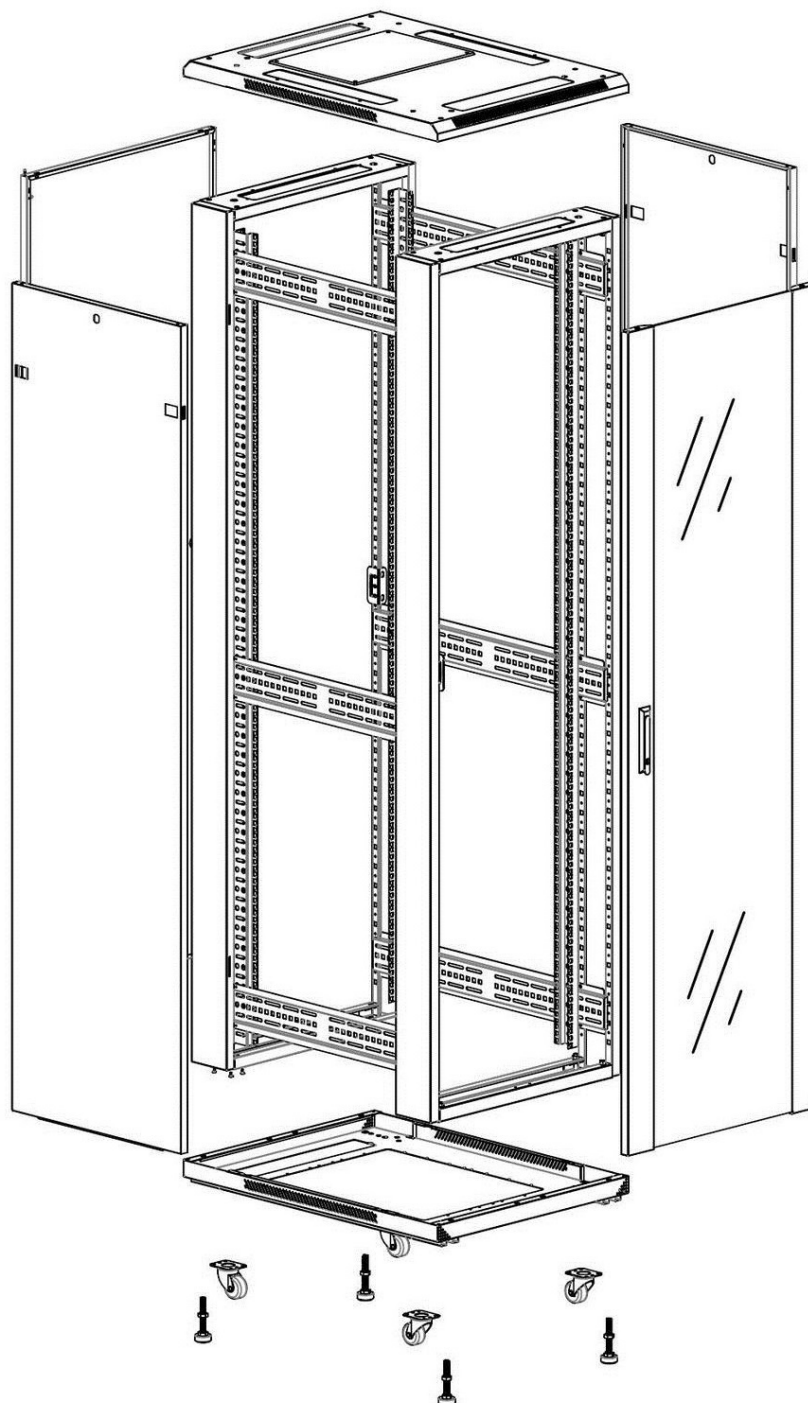

Environ CR600 15U Rack 600x800 mm Glass (F) Steel (R)
B/Panels No/Mgmt Black

Part Code: 542-1568-GSBN-BK

sales@excel-networking.com
excel-networking.com

Exploded view