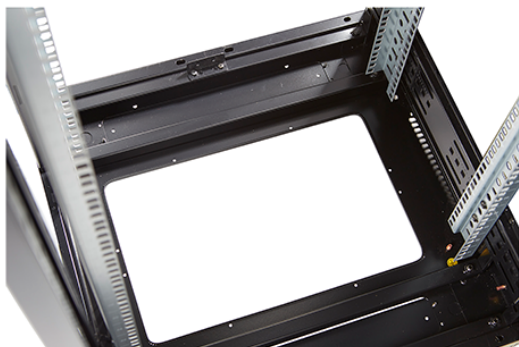

Large base entry