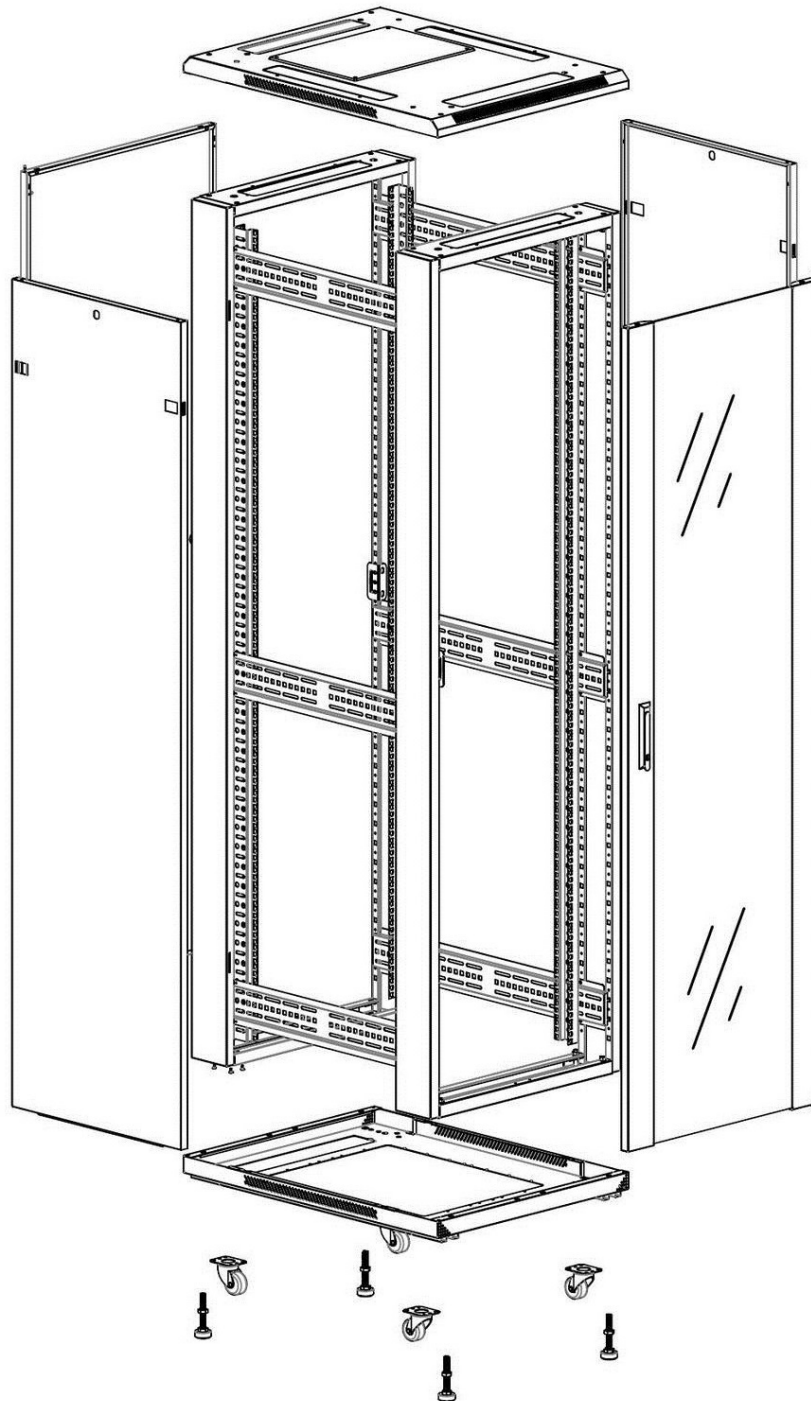

Environ CR600 20U Rack 600x600mm Glass (F) Steel (R)
B/Panels No/Mgmt Black

Part Code: 542-2066-GSBN-BK

sales@excel-networking.com
excel-networking.com

Exploded view