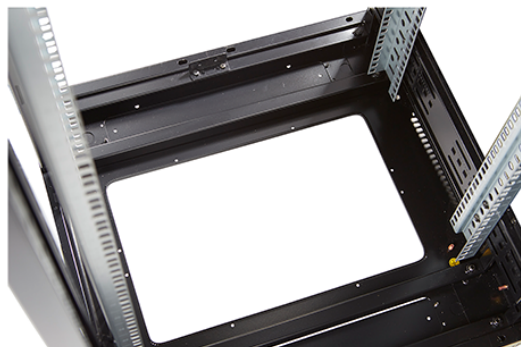

Large base entry