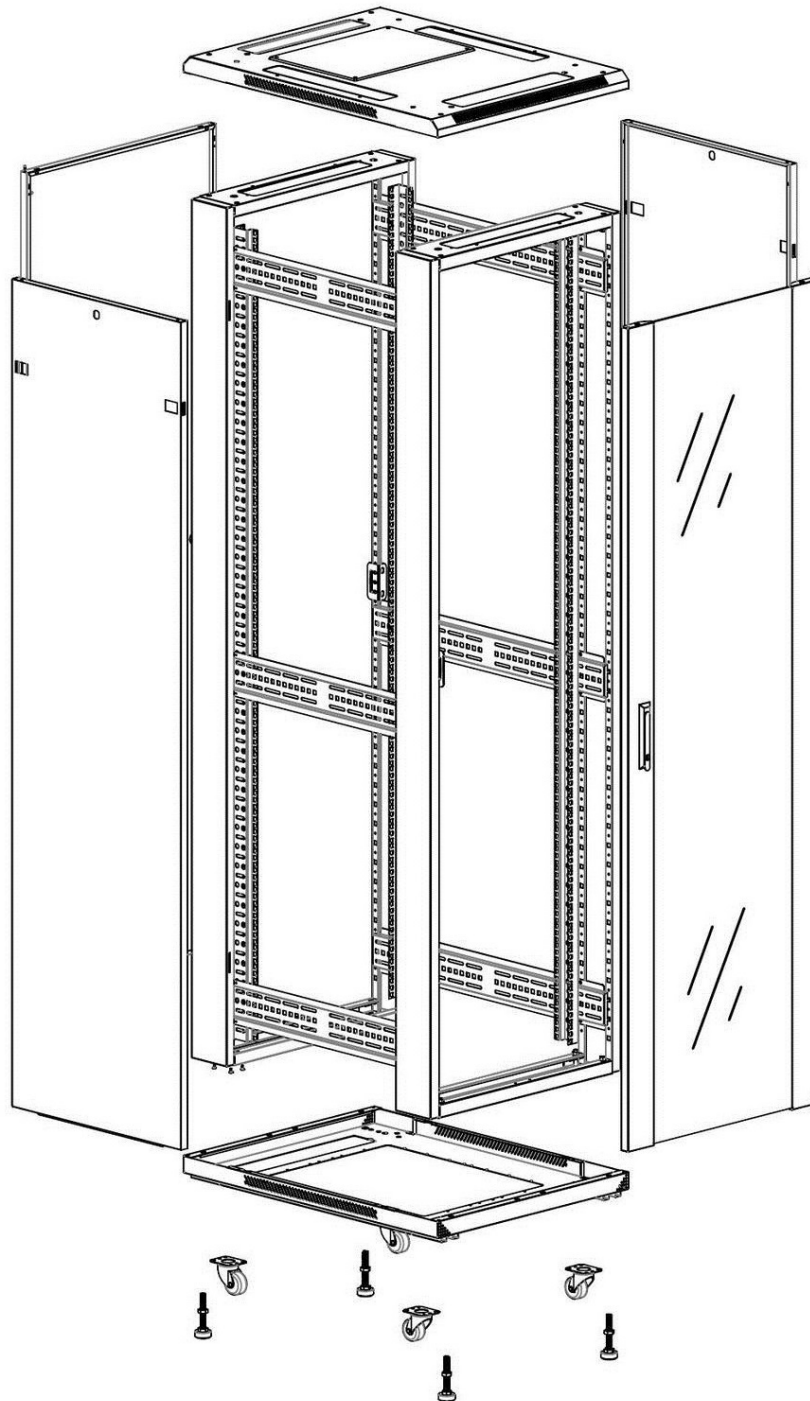

Environ CR600 20U Rack 600x600mm Glass (F) Steel (R)
B/Panels No/Mgmt Grey White Flat Pack

Part Code: 542-2066-GSBN-GW-FP

sales@excel-networking.com
excel-networking.com

Exploded view