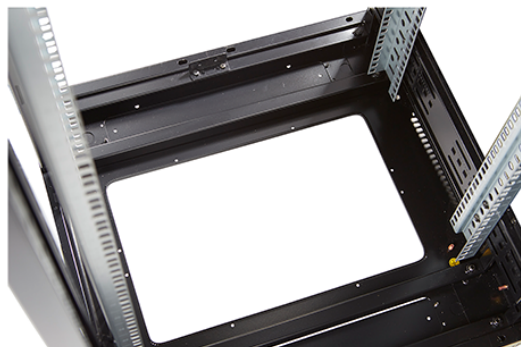

Product images

Four-way brush entry roof panel

Quick-slam latch side panels

Swing handle glass front door

Steel rear door

Large base entry

U height profile markings

Environ CR600 20U Rack 600x800 mm Glass (F) Steel (R)
B/Panels No/Mgmt Black