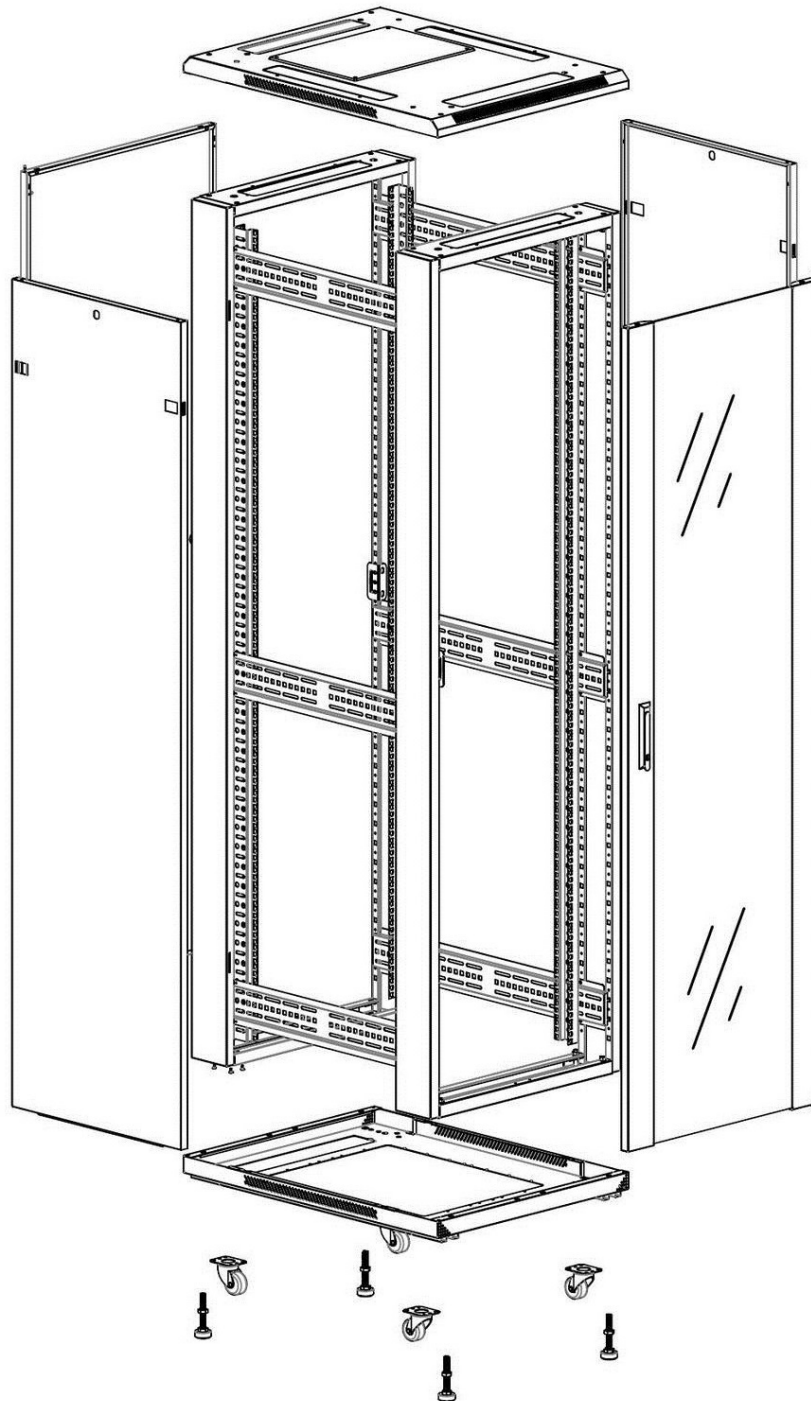

Environ CR600 20U Rack 600x800 mm Glass (F) Steel (R)
B/Panels No/Mgmt Black

Part Code: 542-2068-GSBN-BK

sales@excel-networking.com
excel-networking.com

Exploded view