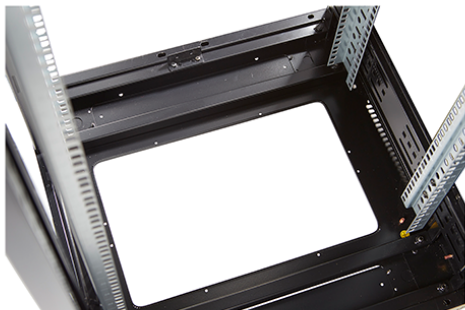

### Product images

Four-way brush entry roof panel

Quick-slam latch side panels

Swing handle glass front door

Steel rear door

Large base entry

High-density vertical cable management

Environ CR800 20U Rack 800x800 mm Glass (F) Steel (R)  
B/Panels Fr/Mgmt Black