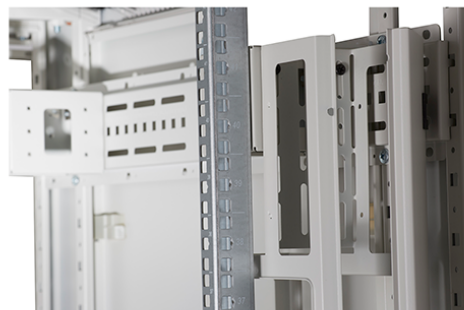

### Product images

Four-way brush entry roof panel

Quick-slam latch side panels

Swing handle glass front door

Steel rear door

Large base entry

High-density vertical cable management

Environ CR800 20U Rack 800x800 mm Glass (F) Steel (R)  
B/Panels Fr/Mgmt Black