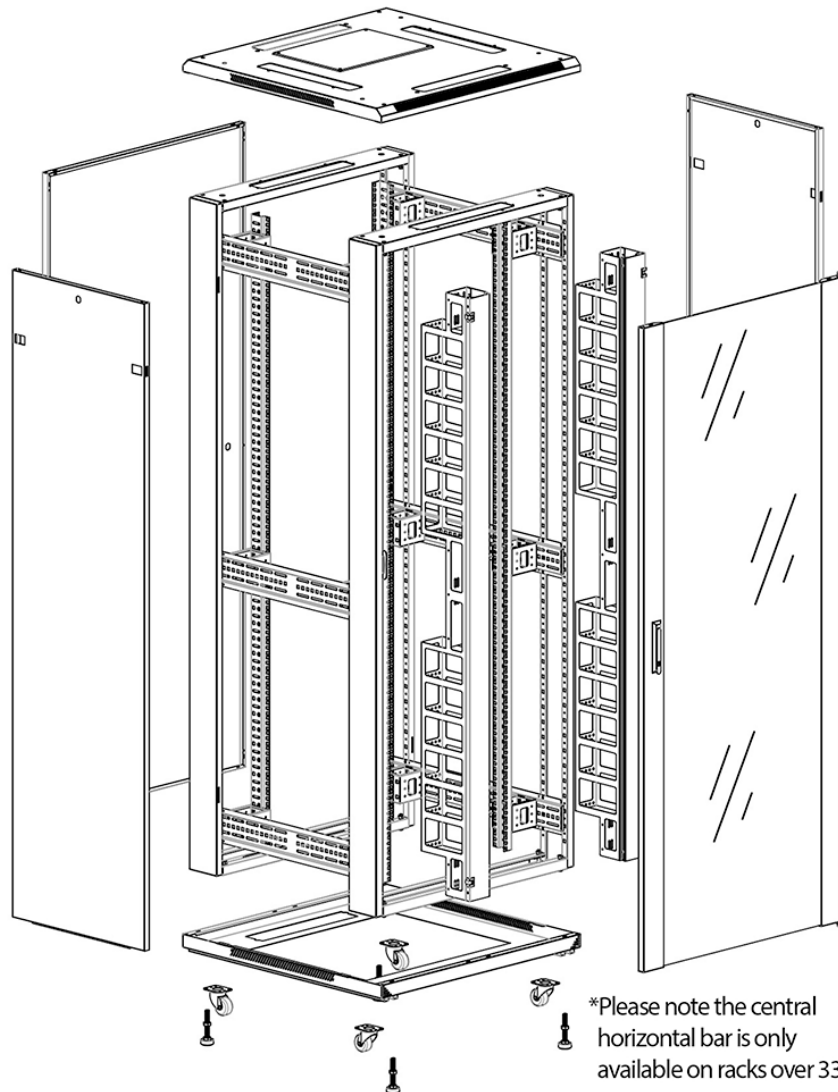

Environ CR800 20U Rack 800x800 mm Glass (F) Steel (R)
B/Panels Fr/Mgmt Black

Part Code: 542-2088-GSBF-BK

sales@excel-networking.com
excel-networking.com

Product drawings