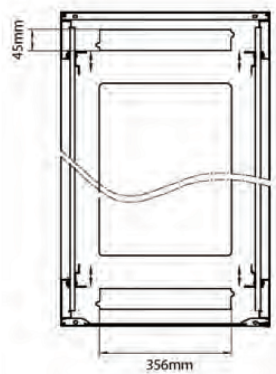

Exploded view

Environ CR600 24U Rack 600x600mm Glass (F) Steel (R) B/Panels No/Mgmt Black

Part Code: 542-2466-GSBN-BK

sales@excel-networking.com
excel-networking.com

Product drawings

Front

Side

Rear

Roof

Base

Base Cut Out Dimensions

380 mm Wide
by
276 mm Deep (600 mm deep rack)
476 mm Deep (800 mm deep rack)
676 mm Deep (1000 mm deep rack)

Environ CR600 24U Rack 600x600mm Glass (F) Steel (R) B/Panels No/Mgmt Black