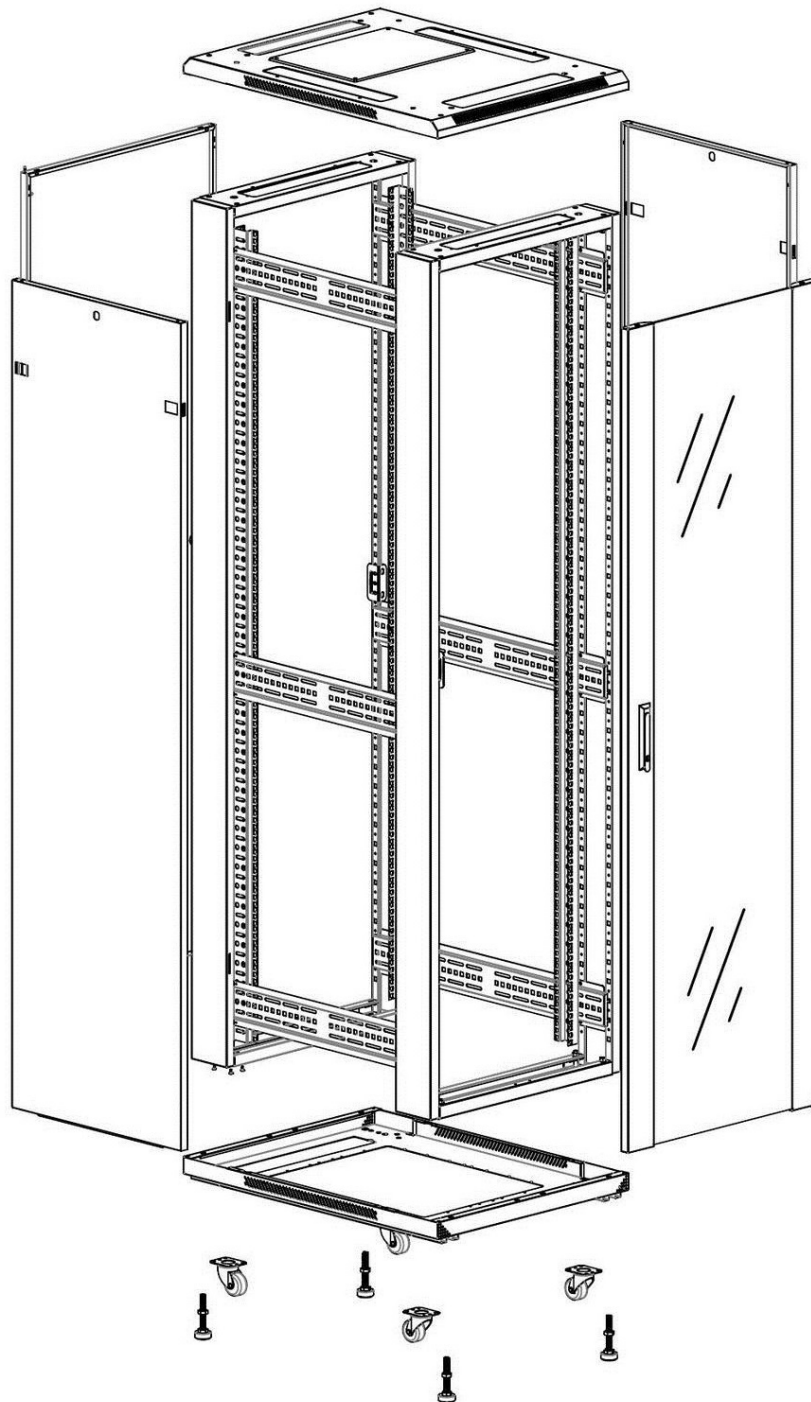

Environ CR600 24U Rack 600x600mm Glass (F)
Steel (R) B/Panels No/Mgmt Black

Item Code: 542-2466-GSBN-BK

excel
without compromise.

Exploded view