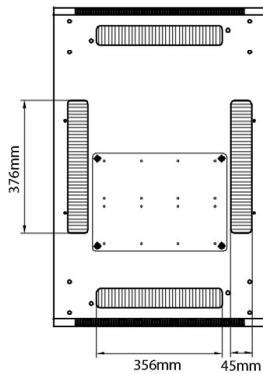

Environ CR600 24U Rack 600x600mm Glass (F)
Steel (R) B/Panels No/Mgmt Black

Item Code: 542-2466-GSBN-BK

Product drawings

Roof

Base Cut Out Dimensions

380 mm Wide
by
276 mm Deep (600 mm deep rack)
476 mm Deep (800 mm deep rack)
676 mm Deep (1000 mm deep rack)

Part Number Table

Part Number	Description
542-1566-GSBN-BK	Environ CR600 15U Rack 600x600mm Glass (F) Steel (R) B/Panels No/Mgmt Black
542-1566-GSBN-BK-FP	Environ CR600 15U Rack 600x600mm Glass (F) Steel (R) B/Panels No/Mgmt Black Flat Pack