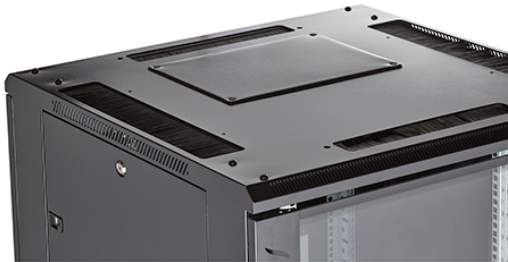

Environ CR600 24U Rack 600x600mm Glass (F)
Steel (R) B/Panels No/Mgmt Black

Item Code: 542-2466-GSBN-BK

excel
without compromise.

Product images

Four-way brush entry roof panel