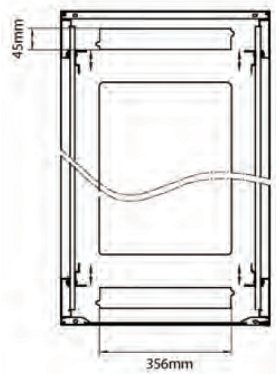

Environ CR600 24U Rack 600x600mm Glass (F) Steel (R) B/Panels No/Mgmt Black

Item Code: 542-2466-GSBN-BK

Standards

Standard	Detail
ANSI/EIA-310-E	Electronic Industries Association standard for horizontal spacing, vertical hole spacing, rack opening and front panel width
BS EN 60297-3-100:2009	Mechanical structures for electronic equipment. Dimensions of mechanical structures of the 482,6 mm (19 in) series. Basic dimensions of front panels, subracks, chassis, racks and cabinets
DIN 41494 Part 1 & 7	Panel Mounting Racks For Electronics Equipments; Racks And Panels, Dimensions; Dimensions of cabinets and suites of racks
RoHS-II/III (2011/65/EU & 2015/863): 2023	Our products, demonstrate full adherence to the regulatory stipulations of the EU Directive 2011/65/EU (RoHS-II) and its corresponding delegated directive 2015/863 (RoHS-III).
WFD: 2023	Compliant to Waste Framework Directive
SCIP: 2023	Compliant - Does Not Contain Substances of Concern In articles as such or in complex objects (Products)
POPs (EU) No 2019/1021	EU Regulation for the restriction of Persistent Organic Pollutants.

Base

Base Cut Out Dimensions

380 mm Wide
by
276 mm Deep (600 mm deep rack)
476 mm Deep (800 mm deep rack)
676 mm Deep (1000 mm deep rack)

Part Number Table

Part Number	Description
542-1566-GSBN-BK	Environ CR600 15U Rack 600x600mm Glass (F) Steel (R) B/Panels No/Mgmt Black
542-1566-GSBN-BK-FP	Environ CR600 15U Rack 600x600mm Glass (F) Steel (R) B/Panels No/Mgmt Black Flat Pack