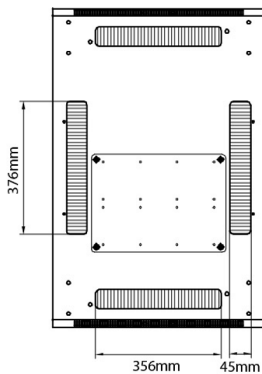

Standards

Standard	Detail
ANSI/EIA-310-E	Electronic Industries Association standard for horizontal spacing, vertical hole spacing, rack opening and front panel width
BS EN 60297-3-100:2009	Mechanical structures for electronic equipment. Dimensions of mechanical structures of the 482,6 mm (19 in) series. Basic dimensions of front panels, subracks, chassis, racks and cabinets

Exploded view

Environ CR600 24U Rack 600x600mm Glass (F) Steel (R) B/Panels No/Mgmt Black

Part Code: 542-2466-GSBN-BK

sales@excel-networking.com
excel-networking.com

Product drawings

Front

Side

Rear

Roof

Base

Base Cut Out Dimensions

380 mm Wide
by
276 mm Deep (600 mm deep rack)
476 mm Deep (800 mm deep rack)
676 mm Deep (1000 mm deep rack)

Environ CR600 24U Rack 600x600mm Glass (F) Steel (R) B/Panels No/Mgmt Black