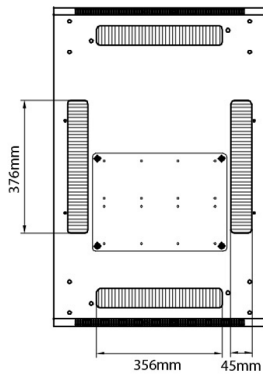

Excel Environ CR600 24U Rack 600x600mm Glass (F) Steel (R) B/Panels No/Mgmt Black Flat Pack

Item Code: 542-2466-GSBN-BK-FP

- ✕ A selection of doors, depths, and colours are available
- ✕ 19" profiles marked with U height position
- ✕ Large cut out in base for cable entry
- ✕ Brush strip cable entry in roof and base of rack
- ✕ Racks supplied assembled or flat packed
- ✕ Supplied with baying kit, levelling feet and heavy duty lockable castors as standard
- ✕ CIBSE TM65 Embodied Carbon: 319.281 kg CO2e

Item Code: 542-2466-GSBN-BK-FP

Standards

Standard	Detail
ANSI/EIA-310-E	Electronic Industries Association standard for horizontal spacing, vertical hole spacing, rack opening and front panel width
BS EN 60297-3-100:2009	Mechanical structures for electronic equipment. Dimensions of mechanical structures of the 482,6 mm (19 in) series. Basic dimensions of front panels, subracks, chassis, racks and cabinets
DIN 41494 Part 1 & 7	Panel Mounting Racks For Electronics Equipments; Racks And Panels, Dimensions; Dimensions of cabinets and suites of racks
RoHS-II/III (2011/65/EU & 2015/863): 2023	Our products, demonstrate full adherence to the regulatory stipulations of the EU Directive 2011/65/EU (RoHS-II) and its corresponding delegated directive 2015/863 (RoHS-III).
WFD: 2023	Compliant to Waste Framework Directive
SCIP: 2023	Compliant - Does Not Contain Substances of Concern In articles as such or in complex objects (Products)
POPs (EU) No 2019/1021	EU Regulation for the restriction of Persistent Organic Pollutants.

Item Code: 542-2466-GSBN-BK-FP

Product drawings

Front

Side

Rear

Roof

Base

Base Cut Out Dimensions

380 mm Wide
by
276 mm Deep (600 mm deep rack)
476 mm Deep (800 mm deep rack)
676 mm Deep (1000 mm deep rack)

Part Number Table

Part Number	Description
542-1566-GSBN-BK	Environ CR600 15U Rack 600x600mm Glass (F) Steel (R) B/Panels No/Mgmt Black
542-1566-GSBN-BK-FP	Environ CR600 15U Rack 600x600mm Glass (F) Steel (R) B/Panels No/Mgmt Black Flat Pack