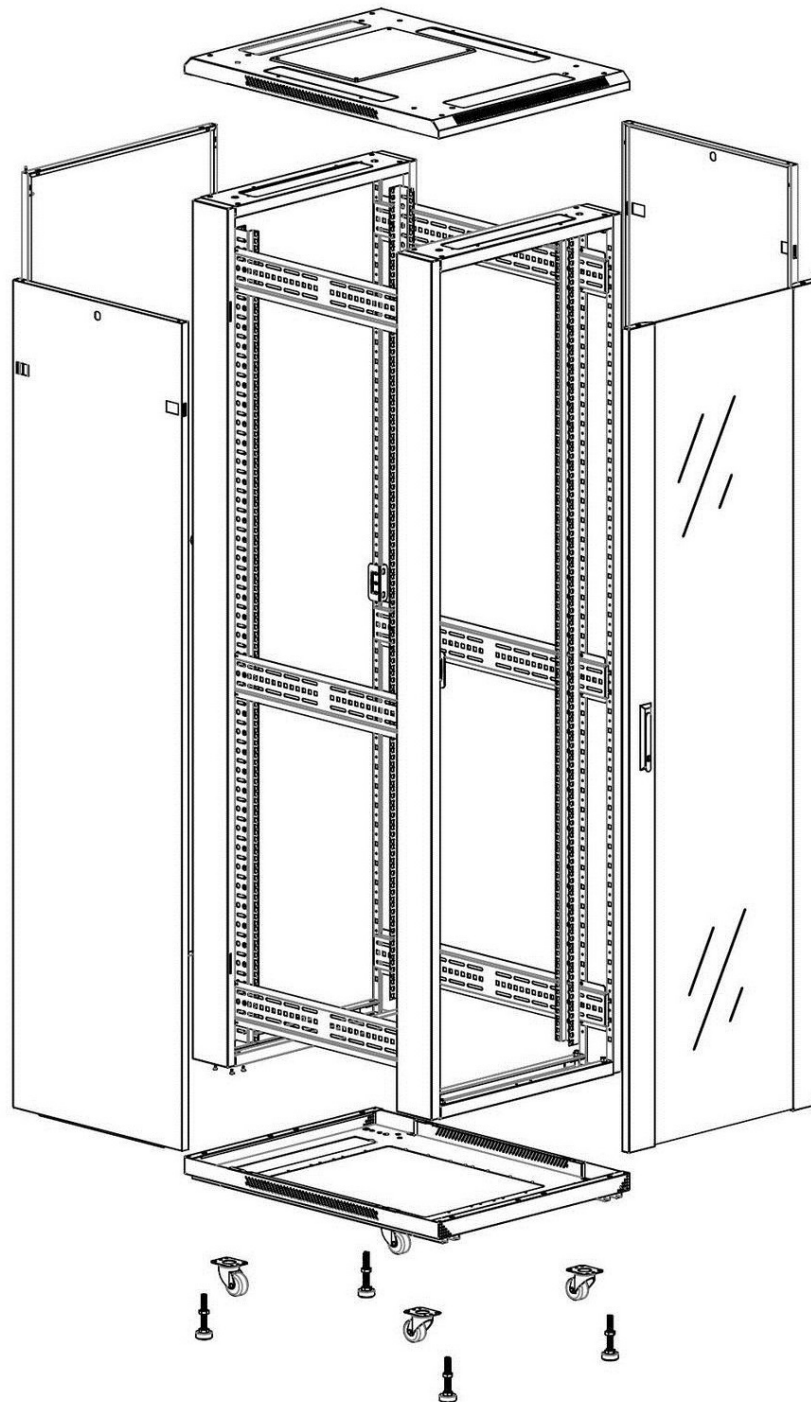

Excel Environ CR600 24U Rack 600x600mm Glass
(F) Steel (R) B/Panels No/Mgmt Black Flat Pack

excel
without compromise.

Item Code: 542-2466-GSBN-BK-FP

Exploded view