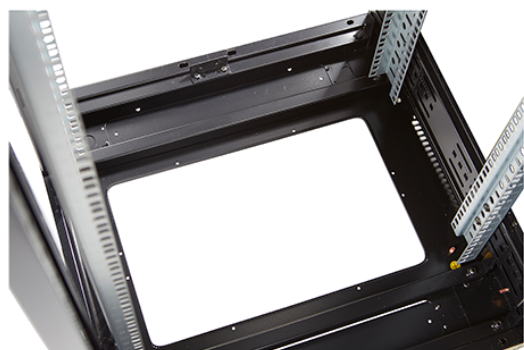

Product images

Four-way brush entry roof panel

Quick-slam latch side panels

Swing handle glass front door

Steel rear door

Large base entry

U height profile markings

Excel Environ CR600 24U Rack 600x600mm Glass
(F) Steel (R) B/Panels No/Mgmt Black Flat Pack