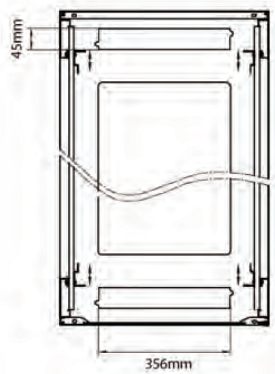

Item Code: 542-2466-GSBN-BK-FP

Standards

Standard	Detail
ANSI/EIA-310-E	Electronic Industries Association standard for horizontal spacing, vertical hole spacing, rack opening and front panel width
BS EN 60297-3-100:2009	Mechanical structures for electronic equipment. Dimensions of mechanical structures of the 482,6 mm (19 in) series. Basic dimensions of front panels, subracks, chassis, racks and cabinets
DIN 41494 Part 1 & 7	Panel Mounting Racks For Electronics Equipments; Racks And Panels, Dimensions; Dimensions of cabinets and suites of racks
RoHS-II/III (2011/65/EU & 2015/863): 2023	Our products, demonstrate full adherence to the regulatory stipulations of the EU Directive 2011/65/EU (RoHS-II) and its corresponding delegated directive 2015/863 (RoHS-III).
WFD: 2023	Compliant to Waste Framework Directive
SCIP: 2023	Compliant - Does Not Contain Substances of Concern In articles as such or in complex objects (Products)
POPs (EU) No 2019/1021	EU Regulation for the restriction of Persistent Organic Pollutants.

Item Code: 542-2466-GSBN-BK-FP

Product drawings

Front

Side

Rear

Roof

Base

Base Cut Out Dimensions

380 mm Wide
by
276 mm Deep (600 mm deep rack)
476 mm Deep (800 mm deep rack)
676 mm Deep (1000 mm deep rack)

Part Number Table

Part Number	Description
542-1566-GSBN-BK	Environ CR600 15U Rack 600x600mm Glass (F) Steel (R) B/Panels No/Mgmt Black
542-1566-GSBN-BK-FP	Environ CR600 15U Rack 600x600mm Glass (F) Steel (R) B/Panels No/Mgmt Black Flat Pack