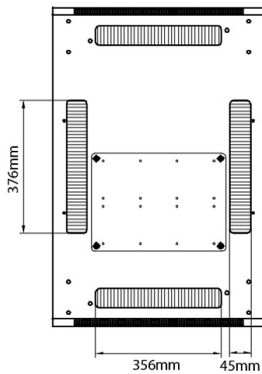

Excel Environ CR600 24U Rack 600x600mm Glass (F) Steel (R) B/Panels No/Mgmt Black Flat Pack

Item Code: 542-2466-GSBN-BK-FP

- ✕ A selection of doors, depths, and colours are available
- ✕ 19" profiles marked with U height position
- ✕ Large cut out in base for cable entry
- ✕ Brush strip cable entry in roof and base of rack
- ✕ Racks supplied assembled or flat packed
- ✕ Supplied with baying kit, levelling feet and heavy duty lockable castors as standard
- ✕ CIBSE TM65 Embodied Carbon: 319.281 kg CO2e

Item Code: 542-2466-GSBN-BK-FP

Standards

Standard	Detail
ANSI/EIA-310-E	Electronic Industries Association standard for horizontal spacing, vertical hole spacing, rack opening and front panel width
BS EN 60297-3-100:2009	Mechanical structures for electronic equipment. Dimensions of mechanical structures of the 482,6 mm (19 in) series. Basic dimensions of front panels, subracks, chassis, racks and cabinets
DIN 41494 Part 1 & 7	Panel Mounting Racks For Electronics Equipments; Racks And Panels, Dimensions; Dimensions of cabinets and suites of racks
RoHS-II/III (2011/65/EU & 2015/863): 2023	Our products, demonstrate full adherence to the regulatory stipulations of the EU Directive 2011/65/EU (RoHS-II) and its corresponding delegated directive 2015/863 (RoHS-III).
WFD: 2023	Compliant to Waste Framework Directive
SCIP: 2023	Compliant - Does Not Contain Substances of Concern In articles as such or in complex objects (Products)
POPs (EU) No 2019/1021	EU Regulation for the restriction of Persistent Organic Pollutants.

Front

Side

Rear

Roof

Base

Base Cut Out Dimensions

380 mm Wide
 by
 276 mm Deep (600 mm deep rack)
 476 mm Deep (800 mm deep rack)
 676 mm Deep (1000 mm deep rack)

Part Number Table