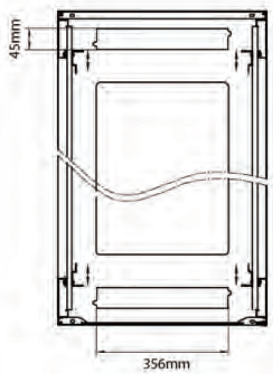

Item Code: 542-2466-GSBN-BK-FP

Standards

Standard	Detail
ANSI/EIA-310-E	Electronic Industries Association standard for horizontal spacing, vertical hole spacing, rack opening and front panel width
BS EN 60297-3-100:2009	Mechanical structures for electronic equipment. Dimensions of mechanical structures of the 482,6 mm (19 in) series. Basic dimensions of front panels, subracks, chassis, racks and cabinets
DIN 41494 Part 1 & 7	Panel Mounting Racks For Electronics Equipments; Racks And Panels, Dimensions; Dimensions of cabinets and suites of racks
RoHS-II/III (2011/65/EU & 2015/863): 2023	Our products, demonstrate full adherence to the regulatory stipulations of the EU Directive 2011/65/EU (RoHS-II) and its corresponding delegated directive 2015/863 (RoHS-III).
WFD: 2023	Compliant to Waste Framework Directive
SCIP: 2023	Compliant - Does Not Contain Substances of Concern In articles as such or in complex objects (Products)
POPs (EU) No 2019/1021	EU Regulation for the restriction of Persistent Organic Pollutants.

Front

Side

Rear

Roof

Base

Base Cut Out Dimensions

380 mm Wide
 by
 276 mm Deep (600 mm deep rack)
 476 mm Deep (800 mm deep rack)
 676 mm Deep (1000 mm deep rack)

Part Number Table