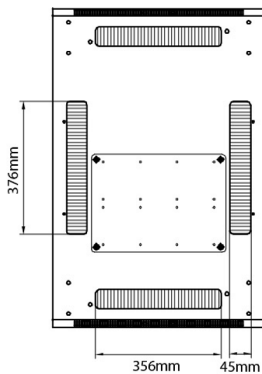

Standards

Standard	Detail
ANSI/EIA-310-E	Electronic Industries Association standard for horizontal spacing, vertical hole spacing, rack opening and front panel width
BS EN 60297-3-100:2009	Mechanical structures for electronic equipment. Dimensions of mechanical structures of the 482,6 mm (19 in) series. Basic dimensions of front panels, subracks, chassis, racks and cabinets

Exploded view

Environ CR600 24U Rack 600x600mm Glass (F) Steel (R) B/Panels No/Mgmt Grey White

Part Code: 542-2466-GSBN-GW

sales@excel-networking.com
excel-networking.com

Product drawings

Front

Side

Rear

Roof

Base

Base Cut Out Dimensions

380 mm Wide
by
276 mm Deep (600 mm deep rack)
476 mm Deep (800 mm deep rack)
676 mm Deep (1000 mm deep rack)

Environ CR600 24U Rack 600x600mm Glass (F) Steel (R) B/Panels No/Mgmt Grey White