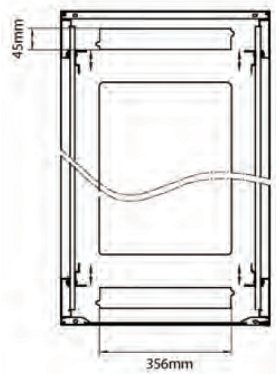

Environ CR600 24U Rack 600x600mm Glass (F) Steel (R) B/Panels No/Mgmt Grey White

Item Code: 542-2466-GSBN-GW

Standards

Standard	Detail
ANSI/EIA-310-E	Electronic Industries Association standard for horizontal spacing, vertical hole spacing, rack opening and front panel width
BS EN 60297-3-100:2009	Mechanical structures for electronic equipment. Dimensions of mechanical structures of the 482,6 mm (19 in) series. Basic dimensions of front panels, subracks, chassis, racks and cabinets
DIN 41494 Part 1 & 7	Panel Mounting Racks For Electronics Equipments; Racks And Panels, Dimensions; Dimensions of cabinets and suites of racks
RoHS-II/III (2011/65/EU & 2015/863): 2023	Our products, demonstrate full adherence to the regulatory stipulations of the EU Directive 2011/65/EU (RoHS-II) and its corresponding delegated directive 2015/863 (RoHS-III).
WFD: 2023	Compliant to Waste Framework Directive
SCIP: 2023	Compliant - Does Not Contain Substances of Concern In articles as such or in complex objects (Products)
POPs (EU) No 2019/1021	EU Regulation for the restriction of Persistent Organic Pollutants.

Base

Base Cut Out Dimensions

380 mm Wide
by
276 mm Deep (600 mm deep rack)
476 mm Deep (800 mm deep rack)
676 mm Deep (1000 mm deep rack)

Part Number Table

Part Number	Description
542-1566-GSBN-BK	Environ CR600 15U Rack 600x600mm Glass (F) Steel (R) B/Panels No/Mgmt Black
542-1566-GSBN-BK-FP	Environ CR600 15U Rack 600x600mm Glass (F) Steel (R) B/Panels No/Mgmt Black Flat Pack