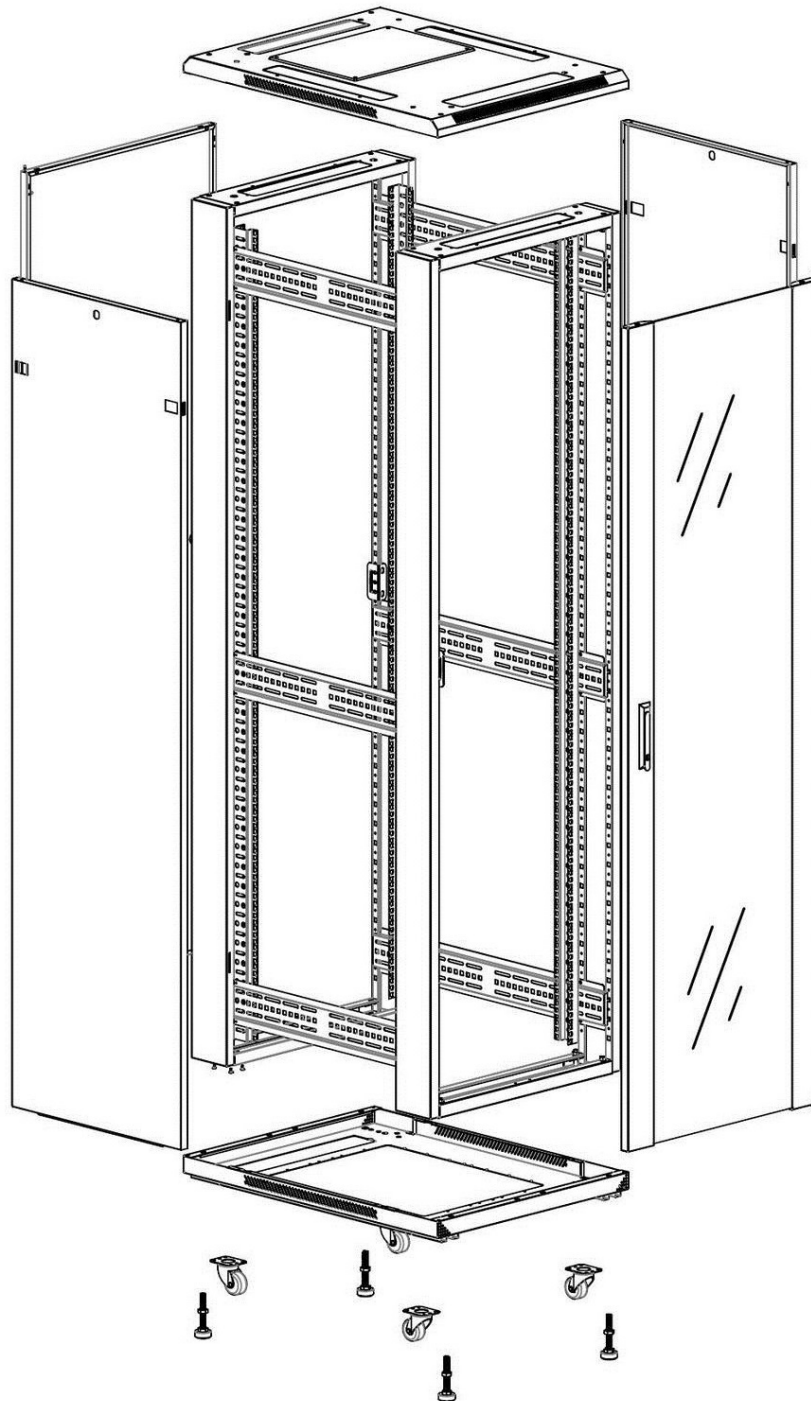

Environ CR600 24U Rack 600x600mm Glass (F) Steel (R)
B/Panels No/Mgmt Grey White

Part Code: 542-2466-GSBN-GW

sales@excel-networking.com
excel-networking.com

Exploded view