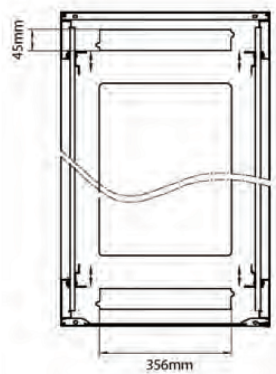

Exploded view

Environ CR600 24U Rack 600x600mm Glass (F) Steel (R) B/Panels No/Mgmt Grey White

Part Code: 542-2466-GSBN-GW

sales@excel-networking.com
excel-networking.com

Product drawings

Front

Side

Rear

Roof

Base

Base Cut Out Dimensions

380 mm Wide
by
276 mm Deep (600 mm deep rack)
476 mm Deep (800 mm deep rack)
676 mm Deep (1000 mm deep rack)

Environ CR600 24U Rack 600x600mm Glass (F) Steel (R) B/Panels No/Mgmt Grey White