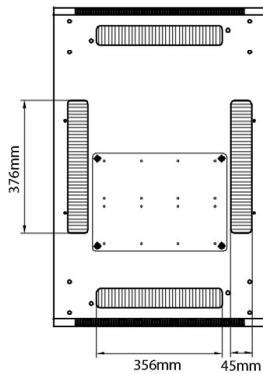

Environ CR600 24U Rack 600x600mm Glass (F)
Steel (R) B/Panels No/Mgmt Grey White

Item Code: 542-2466-GSBN-GW

Product drawings

Roof

Base Cut Out Dimensions

380 mm Wide
by
276 mm Deep (600 mm deep rack)
476 mm Deep (800 mm deep rack)
676 mm Deep (1000 mm deep rack)

Part Number Table

Part Number	Description
542-1566-GSBN-BK	Environ CR600 15U Rack 600x600mm Glass (F) Steel (R) B/Panels No/Mgmt Black
542-1566-GSBN-BK-FP	Environ CR600 15U Rack 600x600mm Glass (F) Steel (R) B/Panels No/Mgmt Black Flat Pack