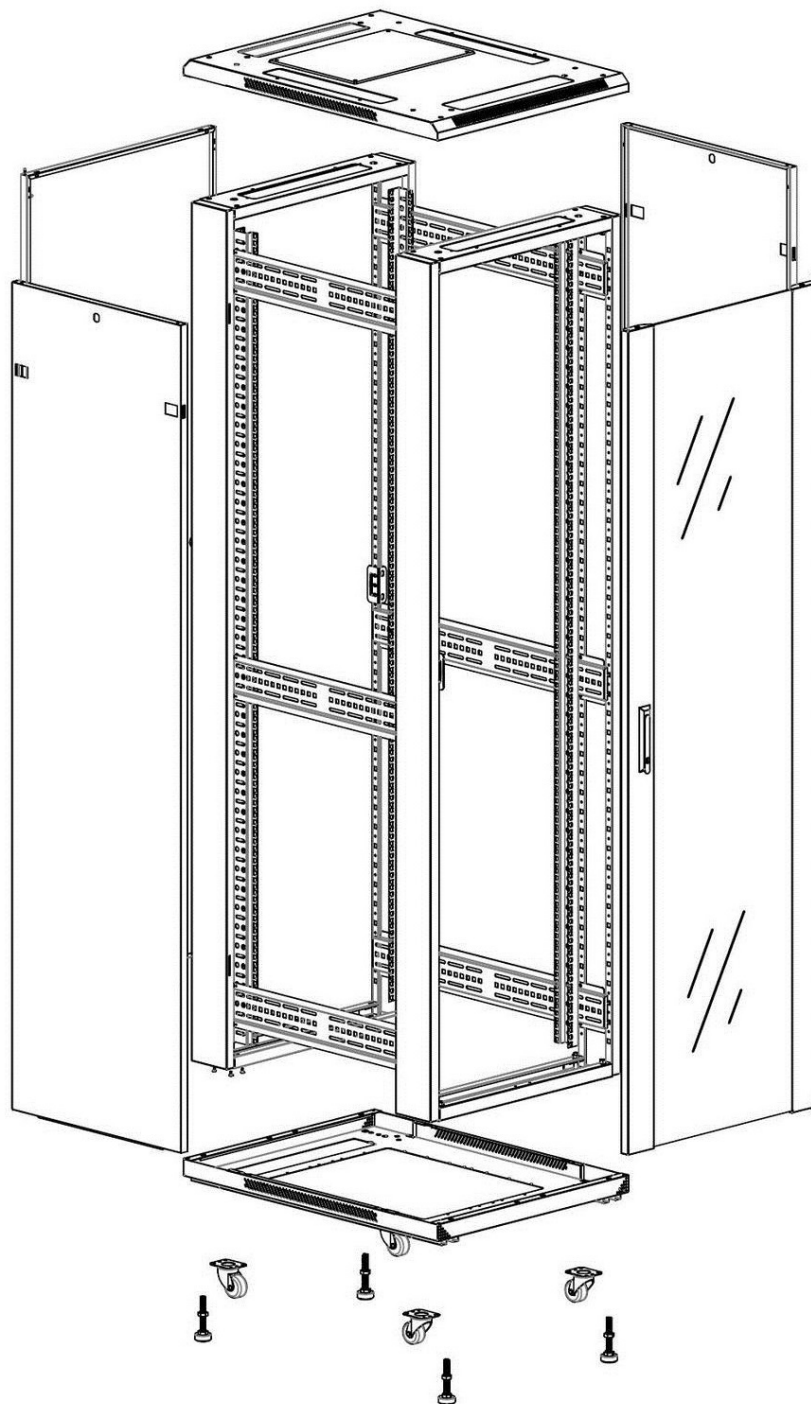

Environ CR600 24U Rack 600x600mm Glass (F)
Steel (R) B/Panels No/Mgmt Grey White Flat Pack

Item Code: 542-2466-GSBN-GW-FP

excel
without compromise.

Exploded view