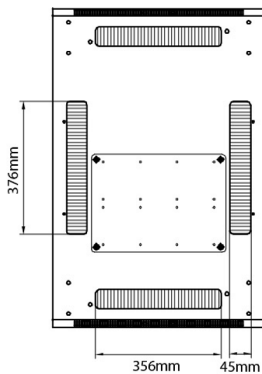

Standards

| Standard | Detail |
|------------------------|---|
| ANSI/EIA-310-E | Electronic Industries Association standard for horizontal spacing, vertical hole spacing, rack opening and front panel width |
| BS EN 60297-3-100:2009 | Mechanical structures for electronic equipment. Dimensions of mechanical structures of the 482,6 mm (19 in) series. Basic dimensions of front panels, subracks, chassis, racks and cabinets |

sales@excel-networking.com
excel-networking.com

Product drawings

Front

Side

Rear

Roof

Base

Base Cut Out Dimensions

380 mm Wide
by
276 mm Deep (600 mm deep rack)
476 mm Deep (800 mm deep rack)
676 mm Deep (1000 mm deep rack)

Environ CR600 24U Rack 600x600mm Glass (F) Steel (R) B/Panels No/Mgmt Grey White Flat Pack

Part Code: 542-2466-GSBN-GW-FP