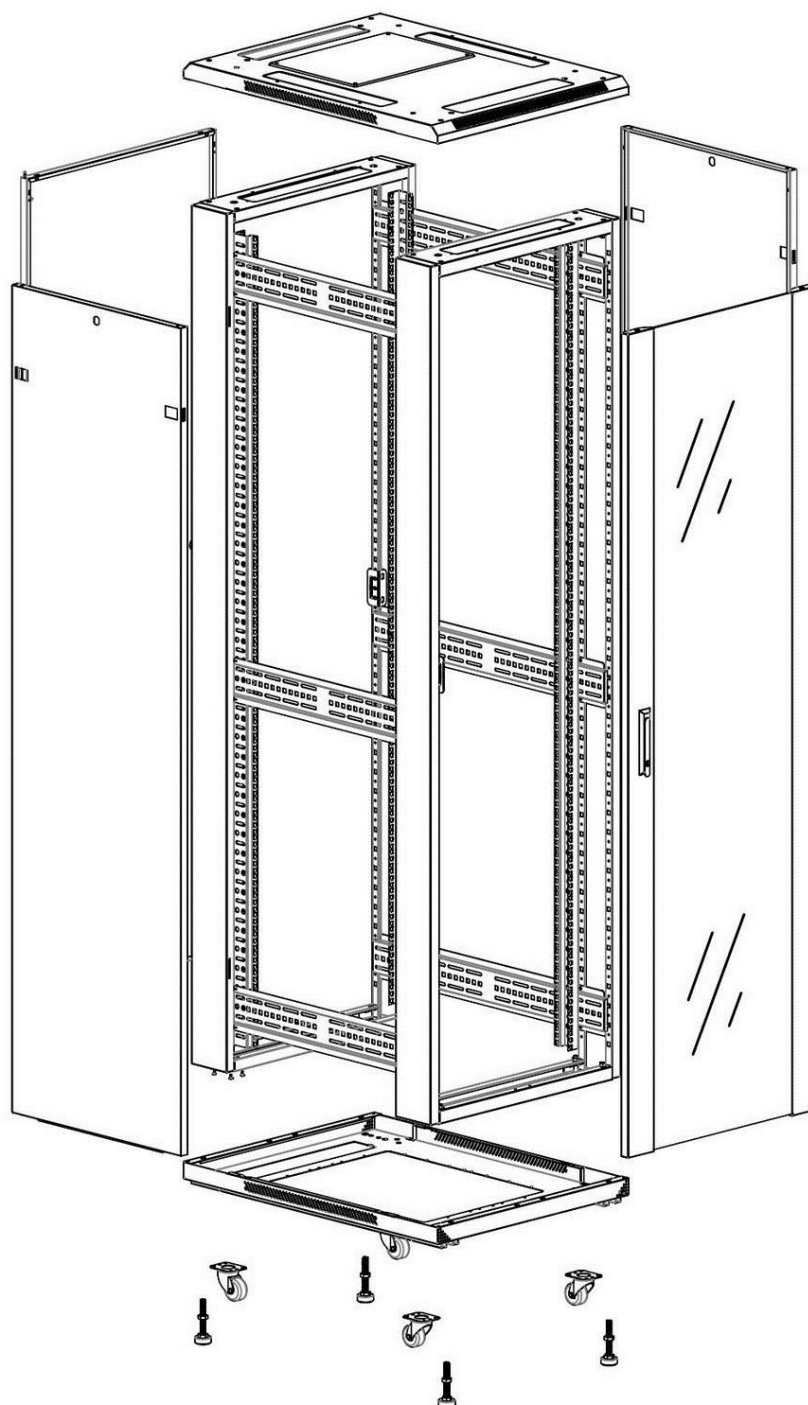

Environ CR600 24U Rack 600x600mm Glass (F) Steel (R)
B/Panels No/Mgmt Grey White Flat Pack

Part Code: 542-2466-GSBN-GW-FP

sales@excel-networking.com
excel-networking.com

Exploded view