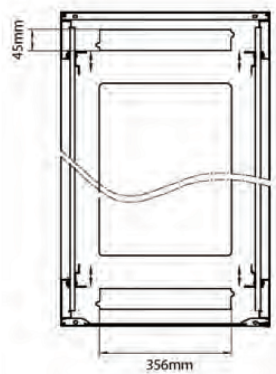

sales@excel-networking.com
excel-networking.com

Product drawings

Front

Side

Rear

Roof

Base

Base Cut Out Dimensions

380 mm Wide
by
276 mm Deep (600 mm deep rack)
476 mm Deep (800 mm deep rack)
676 mm Deep (1000 mm deep rack)

Environ CR600 24U Rack 600x600mm Glass (F) Steel (R) B/Panels No/Mgmt Grey White Flat Pack

Part Code: 542-2466-GSBN-GW-FP